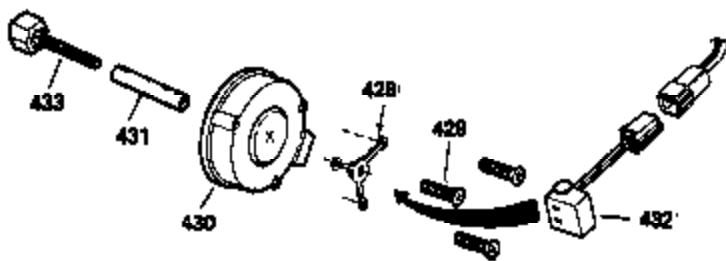

SOLID STATE