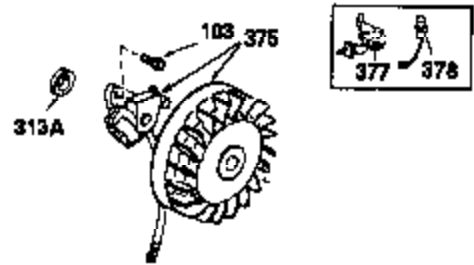

SOLID STATE