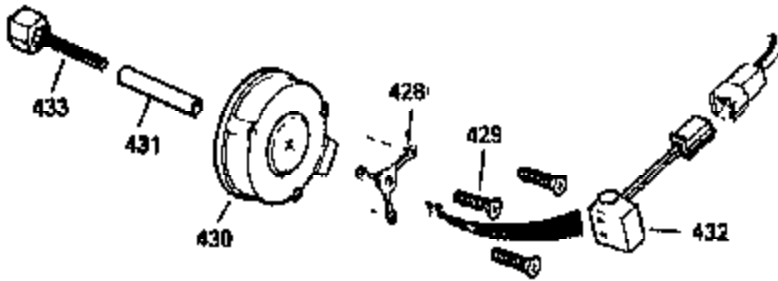

Ref #	Part Number	Qty	Description
400	36454	1	* Gasket Set (Incl. items marked PK i n notes) Incl. part #'s 27896A (2), 27915A (1), 30684 (1), 31688A (1), 35865 (1),
420	730225	1	SAE 30 4-Cycle Engine Oil (Quart)
453	29538	1	Engine Mounting Base
454	650542	4	Screw, 5/16-18 x 3/4"

ILLUSTRATION SHOWS TYPICAL PARTS ONLY. ORDER BY PART NUMBER. PARTS NOT LISTED ARE SUPPLIED BY OEM.

VIEW 2 of 3

OPTIONAL SPARK ARREST MUFFLER

Engine Parts List #2

Ref #	Part Number	Qty	Description
16A	30205	1	Governor Bracket
42	34854	1	Ring Set (Std.)
42	34855	1	Ring Set (.010" OS)
42	34856	1	Ring Set (.020" OS)
94	33450	1	Lock Nut 10-32
95	30886A	1	Extension Spring
96	30845A	1	R.P.M. Adjusting Bolt
97A	650979	1	Lock Washer
149A	35862	1	Valve Spring Cap
172	28425	1	Valve Cover
174	650128	1	Screw, 10-24 x 1/2"
174A	650597	1	Screw, 10-24 x 5/8"
238	28820	2	Screw, 10-32 x 1/2"
239	27272A	1	* Air Cleaner Gasket
250	31715	1	Air Cleaner Cover
262	29747B	2	Screw, Torx T-40, 5/16-24 x 21/32"
265	30939A	1	Cylinder Head Cover
272	30196	2	Screw, 5/16-18 x 3/4"
273	34712	1	Carburetor Flange
277A	30196	1	Screw, 5/16-18 x 3/4"
298	650665	2	Screw, 1/4-15 x 3/4"
307	35499	1	"O" Ring
310	35555	1	Dipstick
370B	35274	1	Instruction Decal

**STANDARD POINT
IGNITION**

SOLID STATE

Ref #	Part Number	Qty	Description
16A	30205	1	Governor Bracket
42	34854	1	Ring Set (Std.)
42	34855	1	Ring Set (.010" OS)
42	34856	1	Ring Set (.020" OS)
90	611084	1	Flywheel
94	33450	1	Lock Nut 10-32
97A	650979	1	Lock Washer
99	32328	1	Control Bracket
102	650872	2	Solid State Mounting Stud
103	650814	2	Screw, Torx T-15, 10-24 x 1"
149A	35862	1	Valve Spring Cap
172	28425	1	Valve Cover
173	35350	1	Breather Tube
174A	650597	1	Screw, 10-24 x 5/8"
238	28820	2	Screw, 10-32 x 1/2"
239	27272A	1	* Air Cleaner Gasket
250	31715	1	Air Cleaner Cover
265	30939A	1	Cylinder Head Cover
272	30196	2	Screw, 5/16-18 x 3/4"
273	34712	1	Carburetor Flange
307	35499	1	"O" Ring
310	35555	1	Dipstick