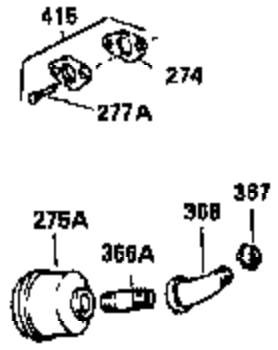

Ref #	Part Number	Qty	Description
400	36454	1	* Gasket Set (Incl. items marked PK i n notes) Incl. part #'s 27896A (2), 27915A (1), 30684 (1), 31688A (1), 35865 (1),
420	730225	1	SAE 30 4-Cycle Engine Oil (Quart)
453	29538	1	Engine Mounting Base
454	650542	4	Screw, 5/16-18 x 3/4"

ILLUSTRATION SHOWS TYPICAL PARTS ONLY. ORDER BY PART NUMBER. PARTS NOT LISTED ARE SUPPLIED BY OEM.

VIEW 2 of 3

OPTIONAL SPARK ARREST MUFFLER

Engine Parts List #2

Ref #	Part Number	Qty	Description
16A	30205	1	Governor Bracket
42	34854	1	Ring Set (Std.)
42	34855	1	Ring Set (.010" OS)
42	34856	1	Ring Set (.020" OS)
94	33450	1	Lock Nut 10-32
95	30886A	1	Extension Spring
96	30845A	1	R.P.M. Adjusting Bolt
97A	650979	1	Lock Washer
149A	35862	1	Valve Spring Cap
172	28425	1	Valve Cover
174	650128	1	Screw, 10-24 x 1/2"
174A	650597	1	Screw, 10-24 x 5/8"
238	28820	2	Screw, 10-32 x 1/2"
239	27272A	1	* Air Cleaner Gasket
250	31715	1	Air Cleaner Cover
262	29747B	2	Screw, Torx T-40, 5/16-24 x 21/32"
265	30939A	1	Cylinder Head Cover
272	30196	2	Screw, 5/16-18 x 3/4"
273	34712	1	Carburetor Flange
277A	30196	1	Screw, 5/16-18 x 3/4"
298	650665	2	Screw, 1/4-15 x 3/4"
307	35499	1	"O" Ring
310	35555	1	Dipstick
370B	35274	1	Instruction Decal