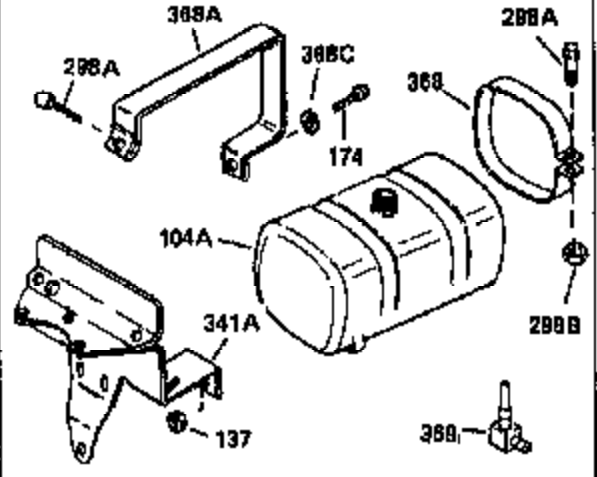

ILLUSTRATION SHOWS TYPICAL PARTS ONLY. ORDER BY PART NUMBER. PARTS NOT LISTED ARE SUPPLIED BY OEM.

VIEW 2 of 3

OPTIONAL SPARK ARREST MUFFLER