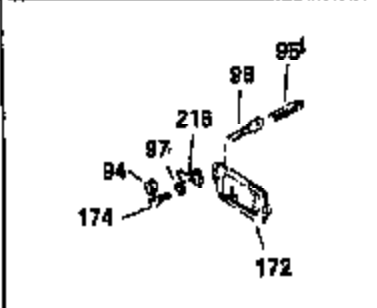

ILLUSTRATION SHOWS TYPICAL PARTS ONLY. ORDER BY PART NUMBER. PARTS NOT LISTED ARE SUPPLIED BY OEM.

VIEW 2 of 3

OPTIONAL SPARK ARREST MUFFLER