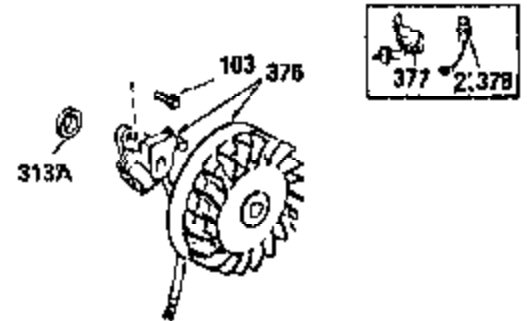

ILLUSTRATION SHOWS TYPICAL PARTS ONLY. ORDER BY PART NUMBER. PARTS NOT LISTED ARE SUPPLIED BY OEM.

VIEW 2 of 3

OPTIONAL SPARK ARREST MUFFLER

Engine Parts List #2

Ref #	Part Number	Qty	Description
16A	30205	1	Governor Bracket
42	34854	1	Ring Set (Std.)
42	34855	1	Ring Set (.010" OS)
42	34856	1	Ring Set (.020" OS)
94	33450	1	Lock Nut 10-32
95	30886A	1	Extension Spring
96	30845A	1	R.P.M. Adjusting Bolt
97A	650979	1	Lock Washer
149A	35862	1	Valve Spring Cap
172	28425	1	Valve Cover
174	650128	1	Screw, 10-24 x 1/2"
174A	650597	1	Screw, 10-24 x 5/8"
238	28820	2	Screw, 10-32 x 1/2"
239	27272A	1	* Air Cleaner Gasket
250	31715	1	Air Cleaner Cover
262	29747B	2	Screw, Torx T-40, 5/16-24 x 21/32"
265	30939A	1	Cylinder Head Cover
272	30196	2	Screw, 5/16-18 x 3/4"
273	34712	1	Carburetor Flange
277A	30196	1	Screw, 5/16-18 x 3/4"
298	650665	2	Screw, 1/4-15 x 3/4"
307	35499	1	"O" Ring
310	35555	1	Dipstick
370B	35274	1	Instruction Decal

ILLUSTRATION SHOWS TYPICAL PARTS ONLY. ORDER BY PART NUMBER, PARTS NOT LISTED ARE SUPPLIED BY OEM.

730571
Can be used on H50-60 with stamped steel starter.

**ADD-ON ALTERNATOR
AC LIGHTING OR DC CHARGING**

**STANDARD POINT
IGNITION**

SOLID STATE

Ref #	Part Number	Qty	Description
16A	30205	1	Governor Bracket
42	34854	1	Ring Set (Std.)
42	34855	1	Ring Set (.010" OS)
42	34856	1	Ring Set (.020" OS)
90	611084	1	Flywheel
94	33450	1	Lock Nut 10-32
97A	650979	1	Lock Washer
99	32328	1	Control Bracket
102	650872	2	Solid State Mounting Stud
103	650814	2	Screw, Torx T-15, 10-24 x 1"
149A	35862	1	Valve Spring Cap
172	28425	1	Valve Cover
173	35350	1	Breather Tube
174A	650597	1	Screw, 10-24 x 5/8"
238	28820	2	Screw, 10-32 x 1/2"
239	27272A	1	* Air Cleaner Gasket
250	31715	1	Air Cleaner Cover
265	30939A	1	Cylinder Head Cover
272	30196	2	Screw, 5/16-18 x 3/4"
273	34712	1	Carburetor Flange
307	35499	1	"O" Ring
310	35555	1	Dipstick