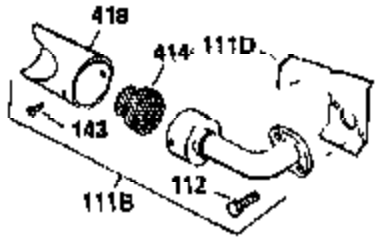

Ref #	Part Number	Qty	Description
400	36454	1	* Gasket Set (Incl. items marked PK i n notes) Incl. part #'s 27896A (2), 27915A (1), 30684 (1), 31688A (1), 35865 (1),
420	730225	1	SAE 30 4-Cycle Engine Oil (Quart)
453	29538	1	Engine Mounting Base
454	650542	4	Screw, 5/16-18 x 3/4"

ILLUSTRATION SHOWS TYPICAL PARTS ONLY. ORDER BY PART NUMBER. PARTS NOT LISTED ARE SUPPLIED BY OEM.

VIEW 2 of 3

OPTIONAL SPARK ARREST MUFFLER

Engine Parts List #2

Ref #	Part Number	Qty	Description
16A	30205	1	Governor Bracket
42	34854	1	Ring Set (Std.)
42	34855	1	Ring Set (.010" OS)
42	34856	1	Ring Set (.020" OS)
94	33450	1	Lock Nut 10-32
95	30886A	1	Extension Spring
96	30845A	1	R.P.M. Adjusting Bolt
97A	650979	1	Lock Washer
149A	35862	1	Valve Spring Cap
172	28425	1	Valve Cover
174	650128	1	Screw, 10-24 x 1/2"
174A	650597	1	Screw, 10-24 x 5/8"
238	28820	2	Screw, 10-32 x 1/2"
239	27272A	1	* Air Cleaner Gasket
250	31715	1	Air Cleaner Cover
262	29747B	2	Screw, Torx T-40, 5/16-24 x 21/32"
265	30939A	1	Cylinder Head Cover
272	30196	2	Screw, 5/16-18 x 3/4"
273	34712	1	Carburetor Flange
277A	30196	1	Screw, 5/16-18 x 3/4"
298	650665	2	Screw, 1/4-15 x 3/4"
307	35499	1	"O" Ring
310	35555	1	Dipstick
370B	35274	1	Instruction Decal