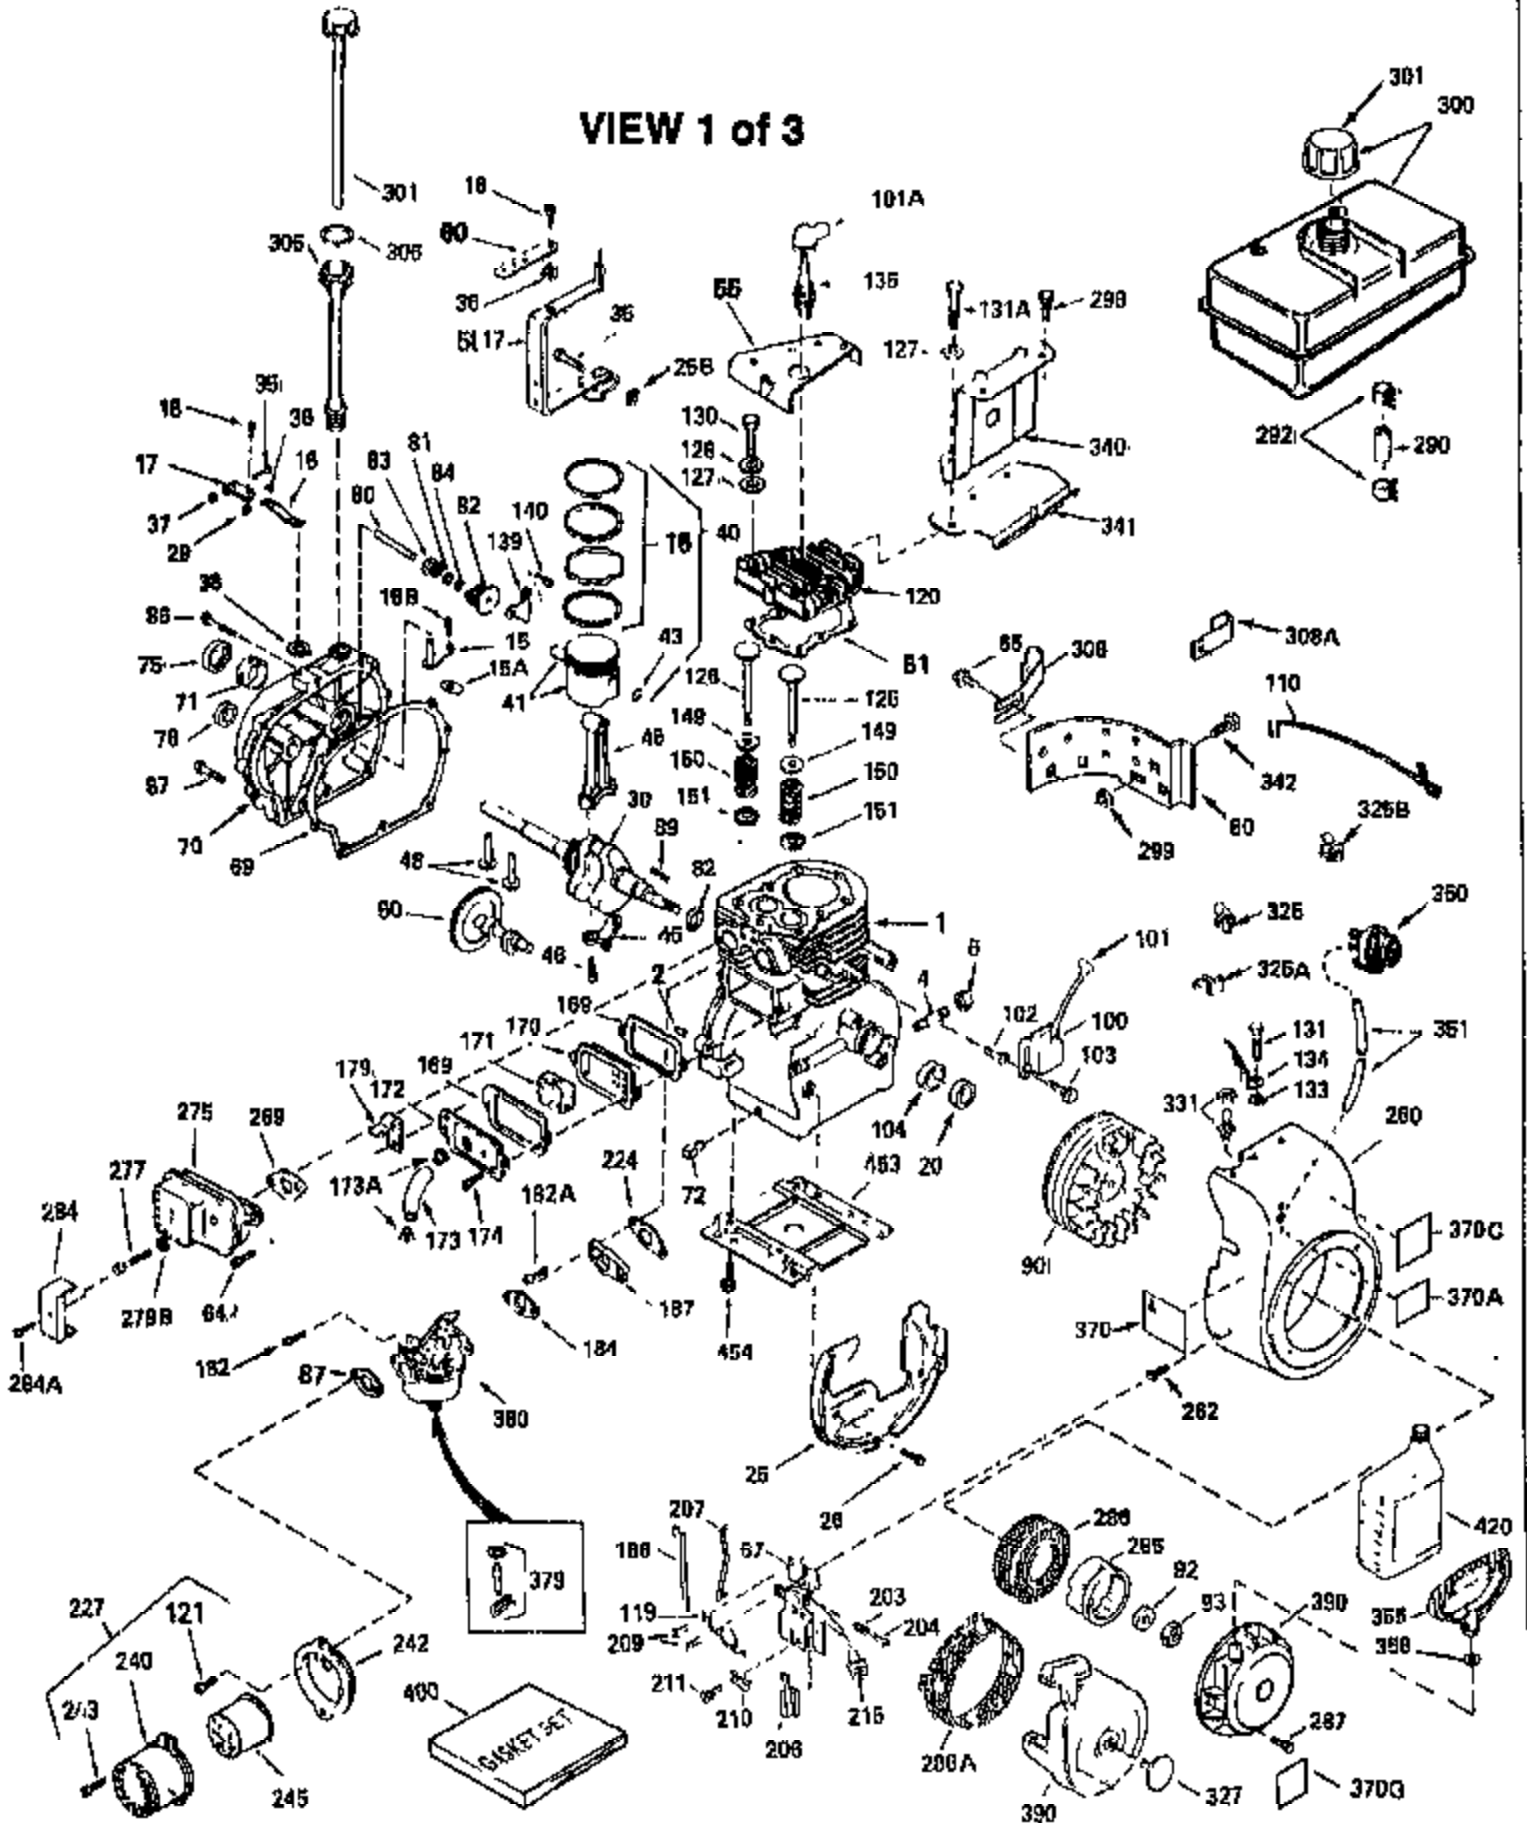

ILLUSTRATION SHOWS TYPICAL PARTS ONLY. ORDER BY PART NUMBER. PARTS NOT LISTED ARE SUPPLIED BY OEM.

VIEW 1 of 3

Engine Parts List #1

Ref #	Part Number	Qty	Description
1	34919B	1	Cylinder (Incl. 2, 20 & 72)
2	27652	2	Dowel Pin
15A	30700	1	Governor Yoke
15	30699C	1	Governor Rod (Incl. 15A & 15B)
15B	650494	1	Screw, 6-40 x 5/16"
16A	30205	1	Governor Bracket
16	32326A	1	Governor Lever
18	650548	1	Screw, 8-32 x 5/16"
20	32630	1	Oil Seal
25	29536	1	Blower Housing Baffle
26	650561	2	Screw, 1/4-20 x 5/8"
30	35213	1	Crankshaft
35	29826	1	Screw, 10-32 x 3/4"
36	29918	1	Lock Washer
37	29216	1	Lock Nut, 10-32
38	29642	1	Retaining Ring
40	34531	1	Piston, Pin & Ring Set (Std.)
40	34532	1	Piston, Pin & Ring Set (.010" OS)
40	34533	1	Piston, Pin & Ring Set (.020" OS)
41	33312B	1	Piston & Pin Ass'y. (Std.) (Incl. 43)
41	33313B	1	Piston & Pin Ass'y. (.010" OS) (Incl. 43)
41	33314B	1	Piston & Pin Ass'y. (.020" OS) (Incl. 43)
42	34854	1	Ring Set (Std.)
42	34855	1	Ring Set (.010" OS)
42	34856	1	Ring Set (.020" OS)
43	27888	2	Piston Pin Retaining Ring
45	31380C	1	Connecting Rod Ass'y. (Incl. 46)
46	650662C	2	Connecting Rod Bolt
48	34034	2	Valve Lifter
50	32115	1	Camshaft (MCR)
60	30622A	1	Blower Housing Extension
65	650128	1	Screw, 10-24 x 1/2"
69	30684	1	* Cylinder Cover Gasket
70	31303C	1	Cylinder Cover (Incl. 71, 75 & 80)
71	31546	1	Crankshaft Bushing
72	27642	2	Oil Drain Plug
75	28427	1	Oil Seal
80	31845	1	Governor Shaft
81	30590A	1	Washer
82	30591	1	Governor Gear Ass'y. (Incl. 81)
83	30588A	1	Governor Spool
84	29193	1	Retaining Ring
86	650488	7	Screw, 1/4-20 x 1-1/4"
87	650493	1	Screw, 1/4-20 x 1-3/4"
89	32589	1	Flywheel Key
90	611084	1	Flywheel
92	650815	1	Belleville Washer
93	8116	1	Flywheel Nut
97A	650979	1	Lock Washer
100	34443A	1	Solid State Ignition
102	650872	2	Solid State Mounting Stud
103	650814	2	Screw, Torx T-15, 10-24 x 1"
119	36445	1	* Cylinder Head Gasket
120	36446	1	Cylinder Head (Incl. 3 of 131)
125	27878A	1	Exhaust Valve (Std.) (Incl. 151)
125	27880A	1	Exhaust Valve (1/32" OS) (Incl. 151)
126	32783	1	Intake Valve (Std.) (Incl. 151)
126	32784	1	Intake Valve (1/32" OS) (Incl. 151)