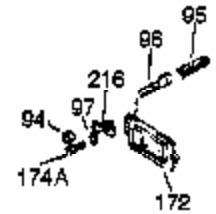

Ref #	Part Number	Qty	Description
172	28425	1	Valve Cover
262	29747B	2	Screw, Torx T-40, 5/16-24 x 21/32"
366	30209	1	Muffler Elbow
366A	30244	1	Muffler Nipple
367	32862	1	Nut