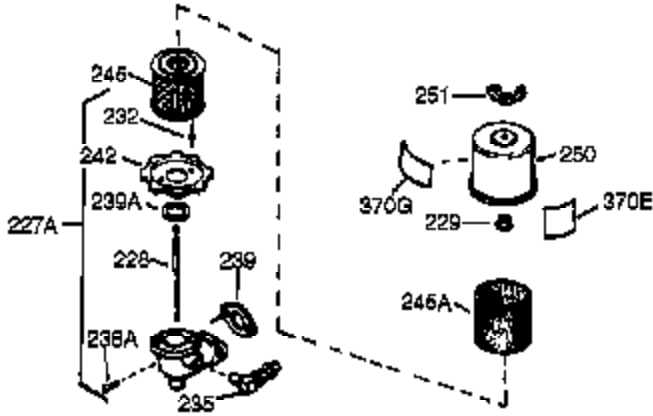

730571
Can be used on H60-60 with stamped steel starter.