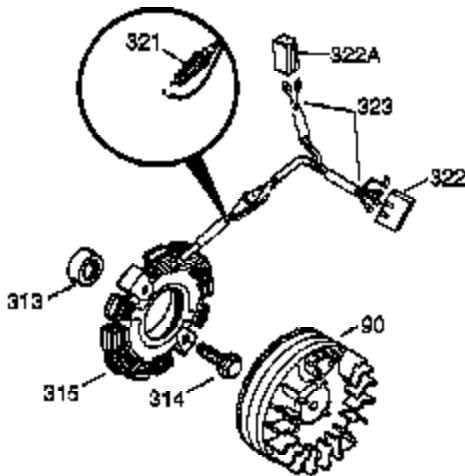

730571
Can be used on H60-60 with stamped steel starter.