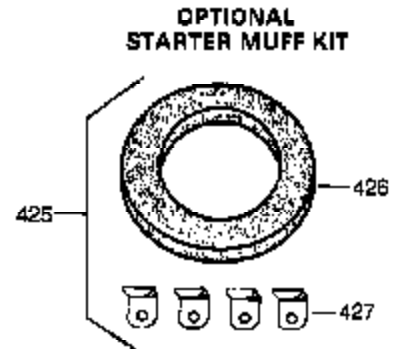

730571
Can be used on H60-60 with stamped steel starter.