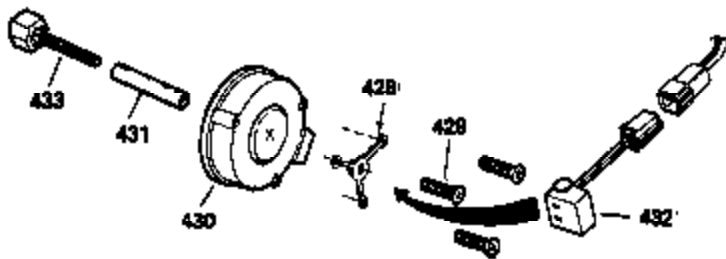

OPTIONAL SPARK ARREST MUFFLER

Engine Parts List #2

Ref #	Part Number	Qty	Description
172	28425	1	Valve Cover
242	31708	1	Air Cleaner Bracket
262	29747B	2	Screw, Torx T-40, 5/16-24 x 21/32"
269	35865	1	* Exhaust Manifold Gasket
275	32401	1	Muffler
277	650694A	1	Screw, 5/16-18 x 2"
277A	30196	1	Screw, 5/16-18 x 3/4"
279B	26073	1	Washer
284	34174	1	Muffler Deflector
291	30962	1	Fuel Line
295	35857	1	Fuel Shut-Off Valve
370	34346	1	Instruction Decal
370B	35274	1	Instruction Decal

**ADD-ON ALTERNATOR
AC LIGHTING OR DC CHARGING**

730571
Can be used on H50-60 with stamped steel starter.

**STANDARD POINT
IGNITION**

SOLID STATE

Ref #	Part Number	Qty	Description
90	611084	1	Flywheel
100	34443A	1	Solid State Ignition
102	650872	2	Solid State Mounting Stud
103	650814	2	Screw, Torx T-15, 10-24 x 1"
172	28425	1	Valve Cover
173	32447	1	Breather Tube
239	27272A	1	* Air Cleaner Gasket
242	31708	1	Air Cleaner Bracket
245	31700	1	Air Cleaner Filter
269	35865	1	* Exhaust Manifold Gasket
277A	30196	1	Screw, 5/16-18 x 3/4"
279B	26073	1	Washer
291	30962	1	Fuel Line