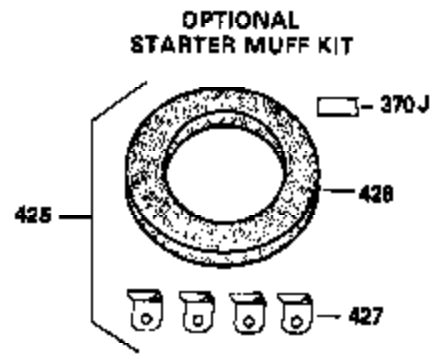

Ref #	Part Number	Qty	Description
308	35540	1	Fill Tube Clip
310	35555	1	Dipstick
327	35392	1	Starter Plug
340	33166A	1	Fuel Tank Bracket
341	34816	1	Fuel Tank Bracket
342	650561	1	Screw, 1/4-20 x 5/8"
380	632230	1	Carburetor (Incl. 184)
390	590666	1	Rewind Starter
400	33235A	1	* Gasket Set (Incl. items marked PK i n notes) Incl. part #'s 27272A (2), 27896A (2), 27913A (1), 27915A (2), 28938C (1), 29673 (1), 30684 (1), 31688A (1), 33355A (1), 35865 (1)
453	29538	1	Engine Mounting Base
454	650542	4	Screw, 5/16-18 x 3/4"

OPTIONAL SPARK ARREST MUFFLER

Engine Parts List #2

Ref #	Part Number	Qty	Description
172	28425	1	Valve Cover
242	31708	1	Air Cleaner Bracket
262	29747B	2	Screw, Torx T-40, 5/16-24 x 21/32"
269	35865	1	* Exhaust Manifold Gasket
275	32401	1	Muffler
277	650694A	1	Screw, 5/16-18 x 2"
277A	30196	1	Screw, 5/16-18 x 3/4"
279B	26073	1	Washer
284	34174	1	Muffler Deflector
291	30962	1	Fuel Line
295	35857	1	Fuel Shut-Off Valve
370	34346	1	Instruction Decal
370B	35274	1	Instruction Decal

**ADD-ON ALTERNATOR
AC LIGHTING OR DC CHARGING**

730571
Can be used on H50-60 with stamped steel starter.

**STANDARD POINT
IGNITION**

SOLID STATE

Ref #	Part Number	Qty	Description
90	611084	1	Flywheel
100	34443A	1	Solid State Ignition
102	650872	2	Solid State Mounting Stud
103	650814	2	Screw, Torx T-15, 10-24 x 1"
172	28425	1	Valve Cover
173	32447	1	Breather Tube
239	27272A	1	* Air Cleaner Gasket
242	31708	1	Air Cleaner Bracket
245	31700	1	Air Cleaner Filter
269	35865	1	* Exhaust Manifold Gasket
277A	30196	1	Screw, 5/16-18 x 3/4"
279B	26073	1	Washer
291	30962	1	Fuel Line