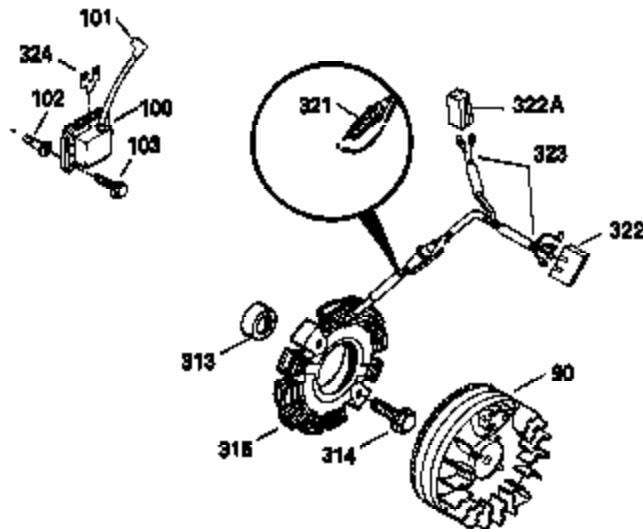

**ADD-ON ALTERNATOR
AC LIGHTING OR DC CHARGING**

730571
Can be used on H50-60 with stamped steel starter.

**STANDARD POINT
IGNITION**

SOLID STATE

Ref #	Part Number	Qty	Description
90	611084	1	Flywheel
100	34443A	1	Solid State Ignition
102	650872	2	Solid State Mounting Stud
103	650814	2	Screw, Torx T-15, 10-24 x 1"
172	28425	1	Valve Cover
173	32447	1	Breather Tube
239	27272A	1	* Air Cleaner Gasket
242	31708	1	Air Cleaner Bracket
245	31700	1	Air Cleaner Filter
269	35865	1	* Exhaust Manifold Gasket
277A	30196	1	Screw, 5/16-18 x 3/4"
279B	26073	1	Washer
291	30962	1	Fuel Line