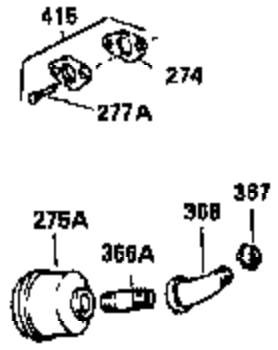

OPTIONAL SPARK ARREST MUFFLER