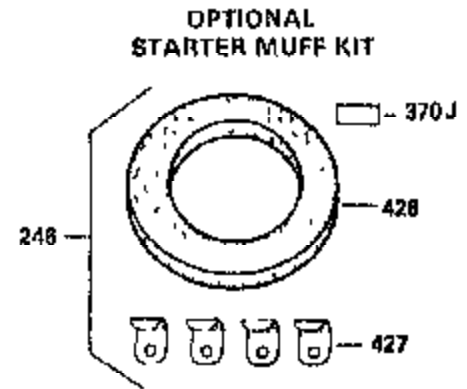

ILLUSTRATION SHOWS TYPICAL PARTS ONLY. ORDER BY PART NUMBER, PARTS NOT LISTED ARE SUPPLIED BY OEM.