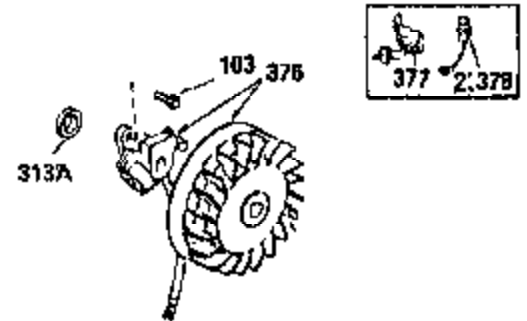

ILLUSTRATION SHOWS TYPICAL PARTS ONLY. ORDER BY PART NUMBER, PARTS NOT LISTED ARE SUPPLIED BY OEM.

730571
 Can be used on H50-60 with stamped steel starter.

**ADD-ON ALTERNATOR
 AC LIGHTING OR DC CHARGING**

**STANDARD POINT
 IGNITION**

SOLID STATE

Engine Parts List #3

Ref #	Part Number	Qty	Description
16A	30205	1	Governor Bracket
42	34854	1	Ring Set (Std.)
42	34855	1	Ring Set (.010" OS)
42	34856	1	Ring Set (.020" OS)
90	611084	1	Flywheel
102	650872	2	Solid State Mounting Stud
103	650814	2	Screw, Torx T-15, 10-24 x 1"
172	28425	1	Valve Cover
173	35350	1	Breather Tube
178	29752	2	Nut & Lock Washer, 1/4-28
200	33110A	1	Control Bracket
238A	650163	2	Screw, 10-32 x 7/8"
238	650521	2	Screw, 10-32 x 1-1/8"
239	27272A	3	Air Cleaner Gasket
265	30939A	1	Cylinder Head Cover
272	30196	2	Screw, 5/16-18 x 3/4"
273	30195A	1	Carburetor Flange
291	30962	1	Fuel Line
307	35499	1	"O" Ring
310	35555	1	Dipstick
345	30820	1	Heat Baffle
450	730512	1	Pre-Cleaner Kit
451	31667	1	Pre-Cleaner Bag Spring
452	31668	1	Pre-Cleaner Bag