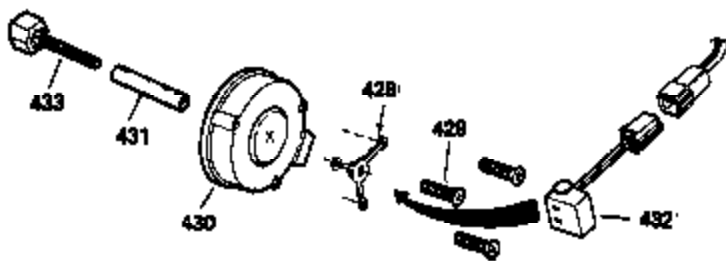

Ref #	Part Number	Qty	Description
390	590449	1	Rewind Starter
400	33235A	1	* Gasket Set (Incl. items marked PK i n notes) Incl. part #'s 27272A (2), 27896A (2), 27913A (1), 27915A (2), 28938C (1), 29673 (1), 30684 (1), 31688A (1), 33355A (1), 35865 (1)
420	730225	1	SAE 30 4-Cycle Engine Oil (Quart)
453	29538	1	Engine Mounting Base
454	650542	4	Screw, 5/16-18 x 3/4"

**OPTIONAL SPARK ARREST MUFFLER**

Ref #	Part Number	Qty	Description
94	33450	1	Lock Nut
95	30886A	1	Extension Spring
96	30845A	1	R.P.M. Adjusting Bolt
110	35234	1	Ground Wire
172	28425	1	Valve Cover
216	32328	1	R.P.M. Adjusting Lever (Incl. 94)
242	31691	1	Air Cleaner Bracket
262	29747B	2	Screw, Torx T-40, 5/16-24 x 21/32"
269	35865	1	* Exhaust Manifold Gasket
275	32401	1	Muffler
277A	30196	1	Screw, 5/16-18 x 3/4"
277	650694A	1	Screw, 5/16-18 x 2"
279B	26073	1	Washer
284	34174	1	Muffler Deflector
291	30962	1	Fuel Line
295	35857	1	Fuel Shut-Off Valve
370	34346	1	Instruction Decal
370B	35274	1	Instruction Decal

**ADD-ON ALTERNATOR  
AC LIGHTING OR DC CHARGING**

**730571**  
Can be used on H50-60 with  
stamped steel starter.

**SOLID STATE**

Ref #	Part Number	Qty	Description
90	611084	1	Flywheel
100	34443A	1	Solid State Ignition
101	610118	1	Spark Plug Cover
102	650872	2	Solid State Mounting Stud
103	650814	2	Screw, Torx T-15, 10-24 x 1"
172	28425	1	Valve Cover
173	35350	1	Breather Tube
239	27272A	1	* Air Cleaner Gasket
242	31691	1	Air Cleaner Bracket
245	31700	1	Air Cleaner Filter
269	35865	1	* Exhaust Manifold Gasket
277A	30196	1	Screw, 5/16-18 x 3/4"
279B	26073	1	Washer
291	30962	1	Fuel Line