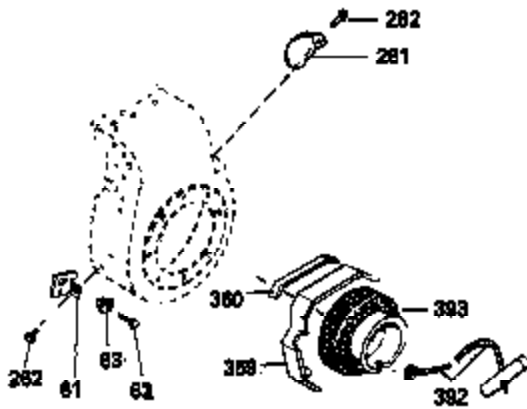

Ref #	Part Number	Qty	Description
390	590449	1	Rewind Starter
400	33235A	1	* Gasket Set (Incl. items marked PK i n notes) Incl. part #'s 27272A (2), 27896A (2), 27913A (1), 27915A (2), 28938C (1), 29673 (1), 30684 (1), 31688A (1), 33355A (1), 35865 (1)
420	730225	1	SAE 30 4-Cycle Engine Oil (Quart)
453	29538	1	Engine Mounting Base
454	650542	4	Screw, 5/16-18 x 3/4"