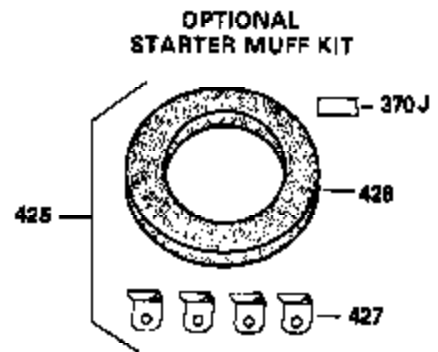

Ref #	Part Number	Qty	Description
380	632230	1	Carburetor (Incl. 184)
390	590420A	1	Rewind Starter
400	33235A	1	* Gasket Set (Incl. items marked PK i n notes) Incl. part #'s 27272A (2), 27896A (2), 27913A (1), 27915A (2), 28938C (1), 29673 (1), 30684 (1), 31688A (1), 33355A (1), 35865 (1)
420	730225	1	SAE 30 4-Cycle Engine Oil (Quart)
453	29538	1	Engine Mounting Base
454	650542	4	Screw, 5/16-18 x 3/4"

OPTIONAL 110-120 VOLT STARTER MOTOR KIT

OPTIONAL SPARK ARREST MUFFLER

Engine Parts List #2

Ref #	Part Number	Qty	Description
23	31793	1	Ball Bearing
32	31792	1	Thrust Washer
74	31855	2	Bearing Retainer
110	35187	1	Ground Wire
172	28425	1	Valve Cover
175	650778	2	Lock Washer
176	650580	2	Lock Nut, 10-24
242	31691	1	Air Cleaner Bracket
262	29747B	2	Screw, Torx T-40, 5/16-24 x 21/32"
275	29633	1	Muffler
291	30962	1	Fuel Line
366A	30244	1	Muffler Nipple
366	30209	1	Muffler Elbow
367	32862	1	Nut
370	34346	1	Instruction Decal

**ADD-ON ALTERNATOR
AC LIGHTING OR DC CHARGING**

**OPTIONAL
STARTER MUFF KIT**
730571
Can be used on H50-60 with
stamped steel starter.

SOLID STATE

Ref #	Part Number	Qty	Description
90	611084	1	Flywheel
100	34443A	1	Solid State Ignition
101	610118	1	Spark Plug Cover
102	650872	2	Solid State Mounting Stud
103	650814	2	Screw, Torx T-15, 10-24 x 1"
172	28425	1	Valve Cover
173	35350	1	Breather Tube
239	27272A	1	* Air Cleaner Gasket
242	31691	1	Air Cleaner Bracket
245	31700	1	Air Cleaner Filter
291	30962	1	Fuel Line