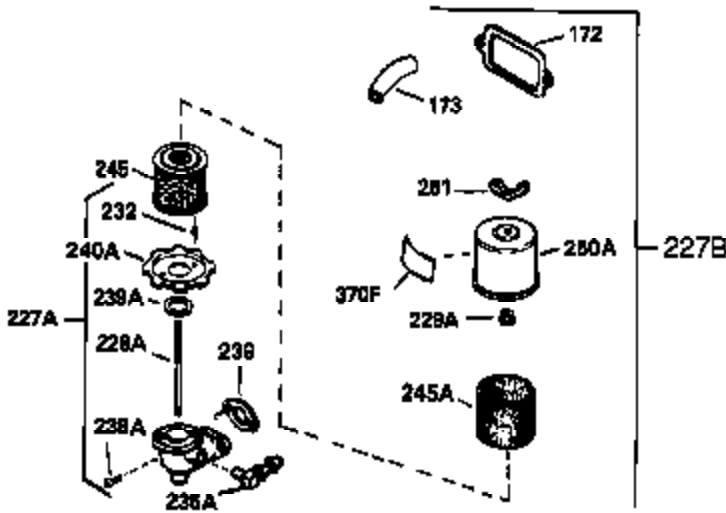

OPTIONAL 110-120 VOLT STARTER MOTOR KIT

OPTIONAL SPARK ARREST MUFFLER

Engine Parts List #2

Ref #	Part Number	Qty	Description
23	31793	1	Ball Bearing
32	31792	1	Thrust Washer
74	31855	2	Bearing Retainer
110	35187	1	Ground Wire
172	28425	1	Valve Cover
175	650778	2	Lock Washer
176	650580	2	Lock Nut, 10-24
242	31691	1	Air Cleaner Bracket
262	29747B	2	Screw, Torx T-40, 5/16-24 x 21/32"
275	29633	1	Muffler
291	30962	1	Fuel Line
366A	30244	1	Muffler Nipple
366	30209	1	Muffler Elbow
367	32862	1	Nut
370	34346	1	Instruction Decal