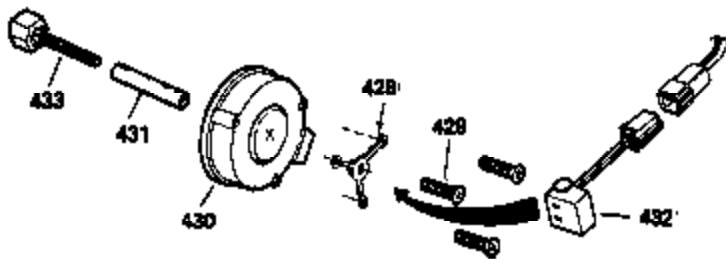

OPTIONAL SPARK ARREST MUFFLER

Engine Parts List #2

Ref #	Part Number	Qty	Description
110	35187	1	Ground Wire
172	28425	1	Valve Cover
235	30675	1	Air Cleaner Elbow Fitting
262	29747B	2	Screw, Torx T-40, 5/16-24 x 21/32"
269	35865	1	* Exhaust Manifold Gasket
275	32401	1	Muffler
277	650694A	1	Screw, 5/16-18 x 2"
277A	30196	1	Screw, 5/16-18 x 3/4"
279B	26073	1	Washer
291	30962	1	Fuel Line
370D	35344	1	Control Decal
370B	35274	1	Instruction Decal
370	34346	1	Instruction Decal

**ADD-ON ALTERNATOR
AC LIGHTING OR DC CHARGING**

730571
Can be used on H50-60 with
stamped steel starter.

SOLID STATE

Ref #	Part Number	Qty	Description
90	611084	1	Flywheel
100	34443A	1	Solid State Ignition
101	610118	1	Spark Plug Cover
102	650872	2	Solid State Mounting Stud
103	650814	2	Screw, Torx T-15, 10-24 x 1"
172	28425	1	Valve Cover
173	32447	1	Breather Tube
228A	650826	1	Stud, 1/4-20 x 6.20"
229A	650825	1	Nut & Lock Washer, 1/4-20
232	0	2	Pop Rivet (Purchase Locally)
235	30675	1	Air Cleaner Elbow Fitting
238A	650163	2	Screw, 10-32 x 7/8"
239	27272A	1	* Air Cleaner Gasket
239A	34698A	1	* Air Cleaner Gasket
240A	34699	1	Air Cleaner Bracket
245A	34783	1	Air Cleaner Filter
245	34782	1	Air Cleaner Filter
251	650513	1	Wing Nut, 1/4-20
269	35865	1	* Exhaust Manifold Gasket
277A	30196	1	Screw, 5/16-18 x 3/4"
279B	26073	1	Washer
291	30962	1	Fuel Line