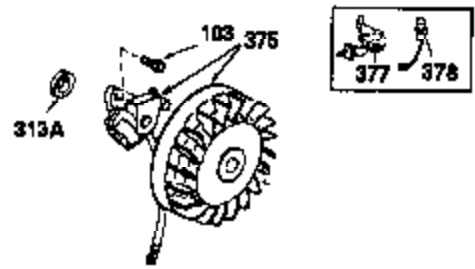

**ADD-ON ALTERNATOR
AC LIGHTING OR DC CHARGING**