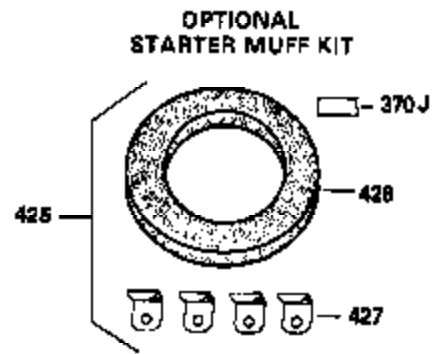

Engine Parts List #1

Ref #	Part Number	Qty	Description
342	650561	1	Screw, 1/4-20 x 5/8"
355	590387	1	Starter Handle
370C	34704	1	Instruction Decal
370A	35532	1	Name Decal
380	632257	1	Carburetor (Incl. 184)
390	590420A	1	Rewind Starter
400	33235A	1	* Gasket Set (Incl. items marked PK i n notes) Incl. part #'s 27272A (2), 27896A (2), 27913A (1), 27915A (2), 28938C (1), 29673 (1), 30684 (1), 31688A (1), 33355A (1), 35865 (1)
420	730225	1	SAE 30 4-Cycle Engine Oil (Quart)
453	29538	1	Engine Mounting Base
454	650542	4	Screw, 5/16-18 x 3/4"

OPTIONAL SPARK ARREST MUFFLER

Engine Parts List #2

Ref #	Part Number	Qty	Description
110	35187	1	Ground Wire
172	28425	1	Valve Cover
235	30675	1	Air Cleaner Elbow Fitting
262	29747B	2	Screw, Torx T-40, 5/16-24 x 21/32"
269	35865	1	* Exhaust Manifold Gasket
275	32401	1	Muffler
277	650694A	1	Screw, 5/16-18 x 2"
277A	30196	1	Screw, 5/16-18 x 3/4"
279B	26073	1	Washer
291	30962	1	Fuel Line
370D	35344	1	Control Decal
370B	35274	1	Instruction Decal
370	34346	1	Instruction Decal

**ADD-ON ALTERNATOR
AC LIGHTING OR DC CHARGING**

730571
Can be used on H50-60 with
stamped steel starter.

SOLID STATE

Ref #	Part Number	Qty	Description
90	611084	1	Flywheel
100	34443A	1	Solid State Ignition
101	610118	1	Spark Plug Cover
102	650872	2	Solid State Mounting Stud
103	650814	2	Screw, Torx T-15, 10-24 x 1"
172	28425	1	Valve Cover
173	32447	1	Breather Tube
228A	650826	1	Stud, 1/4-20 x 6.20"
229A	650825	1	Nut & Lock Washer, 1/4-20
232	0	2	Pop Rivet (Purchase Locally)
235	30675	1	Air Cleaner Elbow Fitting
238A	650163	2	Screw, 10-32 x 7/8"
239	27272A	1	* Air Cleaner Gasket
239A	34698A	1	* Air Cleaner Gasket
240A	34699	1	Air Cleaner Bracket
245A	34783	1	Air Cleaner Filter
245	34782	1	Air Cleaner Filter
251	650513	1	Wing Nut, 1/4-20
269	35865	1	* Exhaust Manifold Gasket
277A	30196	1	Screw, 5/16-18 x 3/4"
279B	26073	1	Washer
291	30962	1	Fuel Line