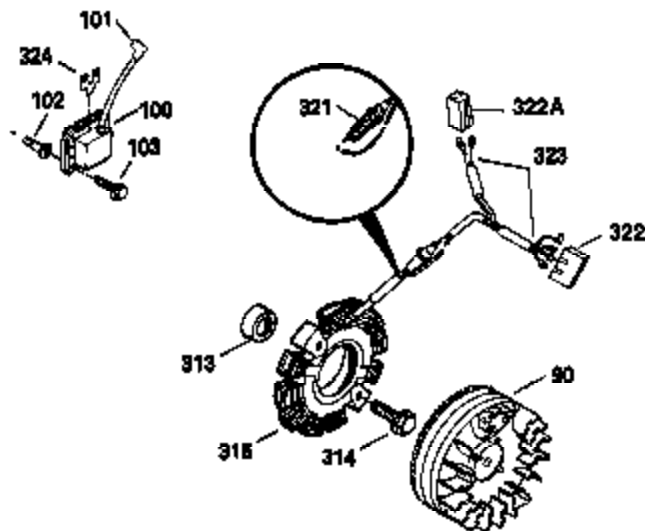

## Engine Parts List #2

Ref #	Part Number	Qty	Description
23	31793	1	Ball Bearing
32	31792	1	Washer
74	31855	2	Bearing Retainer
110	35187	1	Ground Wire
172	28425	1	Valve Cover
175	650778	2	Lock Washer
176	650580	2	Lock Nut, 10-24
242	31691	1	Air Cleaner Bracket
262	29747B	2	Screw, Torx T-40, 5/16-24 x 21/32"
275	29633	1	Muffler
291	30962	1	Fuel Line
295	35857	1	Fuel Shut-Off Valve
366A	33426	1	Muffler Nipple
366	30209	1	Muffler Elbow
367	32862	1	Nut
370	34346	1	Instruction Decal
370B	35274	1	Instruction Decal

**ADD-ON ALTERNATOR  
AC LIGHTING OR DC CHARGING**

**OPTIONAL  
STARTER MUFF KIT**  
730571  
Can be used on H50-60 with  
stamped steel starter.

**STANDARD POINT  
IGNITION**

**SOLID STATE**

Ref #	Part Number	Qty	Description
90	611084	1	Flywheel
100	34443A	1	Solid State Ignition
101	610118	1	Spark Plug Cover
102	650872	2	Solid State Mounting Stud
103	650814	2	Screw, Torx T-15, 10-24 x 1"
172	28425	1	Valve Cover
173	35350	1	Breather Tube
239	27272A	1	* Air Cleaner Gasket
242	31691	1	Air Cleaner Bracket
245	30727	1	Air Cleaner Filter
291	30962	1	Fuel Line