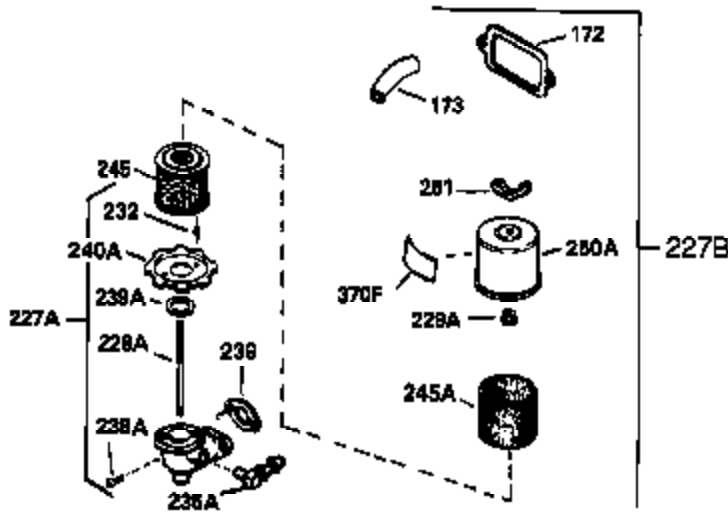

Ref #	Part Number	Qty	Description
390	590666	1	Rewind Starter
400	33235A	1	* Gasket Set (Incl. items marked PK i n notes) Incl. part #'s 27272A (2), 27896A (2), 27913A (1), 27915A (2), 28938C (1), 29673 (1), 30684 (1), 31688A (1), 33355A (1), 35865 (1)
420	730225	1	SAE 30 4-Cycle Engine Oil (Quart)
453	29538	1	Engine Mounting Base
454	650542	4	Screw, 5/16-18 x 3/4"

## Engine Parts List #2

Ref #	Part Number	Qty	Description
23	31793	1	Ball Bearing
32	31792	1	Washer
74	31855	2	Bearing Retainer
110	35187	1	Ground Wire
172	28425	1	Valve Cover
175	650778	2	Lock Washer
176	650580	2	Lock Nut, 10-24
242	31691	1	Air Cleaner Bracket
262	29747B	2	Screw, Torx T-40, 5/16-24 x 21/32"
275	29633	1	Muffler
291	30962	1	Fuel Line
295	35857	1	Fuel Shut-Off Valve
366A	33426	1	Muffler Nipple
366	30209	1	Muffler Elbow
367	32862	1	Nut
370	34346	1	Instruction Decal
370B	35274	1	Instruction Decal