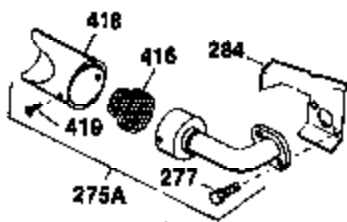

OPTIONAL SPARK ARREST
MUFFLER