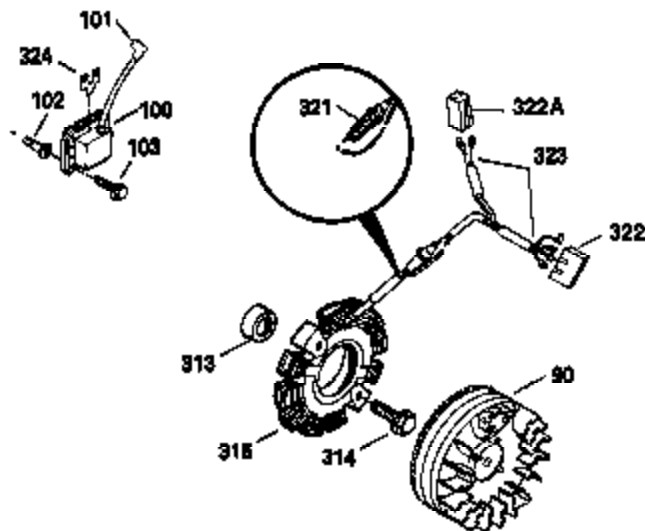

## Engine Parts List #2

Ref #	Part Number	Qty	Description
23	31793	1	Ball Bearing
32	31792	1	Washer
74	31855	2	Bearing Retainer
110	35187	1	Ground Wire
172	28425	1	Valve Cover
175	650778	2	Lock Washer
176	650580	2	Lock Nut, 10-24
235	30675	1	Air Cleaner Elbow Fitting
262	29747B	2	Screw, Torx T-40, 5/16-24 x 21/32"
269	35865	1	* Exhaust Manifold Gasket
275	32401	1	Muffler
277A	30196	1	Screw, 5/16-18 x 3/4"
277	650694A	1	Screw, 5/16-18 x 2"
279B	26073	1	Washer
291	30962	1	Fuel Line
361	30063	4	Screw, Torx T-30, 1/4-20 x 1/2"
370	34346	1	Instruction Decal
370B	34704	1	Instruction Decal
395	35765A	1	Electric Starter Motor (12 Volt)

**ADD-ON ALTERNATOR  
AC LIGHTING OR DC CHARGING**

**OPTIONAL  
STARTER MUFF KIT**  
730571  
Can be used on H50-60 with  
stamped steel starter.

**STANDARD POINT  
IGNITION**

**SOLID STATE**

Ref #	Part Number	Qty	Description
90	611087	1	Flywheel
100	34443A	1	Solid State Ignition
101	610118	1	Spark Plug Cover
102	650872	2	Solid State Mounting Stud
103	650814	2	Screw, Torx T-15, 10-24 x 1"
172	28425	1	Valve Cover
173	32447	1	Breather Tube
228A	650826	1	Stud, 1/4-20 x 6.20"
229A	650825	1	Nut & Lock Washer, 1/4-20
232	0	1	Pop Rivet (Purchase Locally)
235	30675	1	Air Cleaner Elbow Fitting
238A	650163	2	Scrw, 10-32 x 7/8"
239	27272A	1	* Air Cleaner Gasket
239A	34698A	1	* Air Cleaner Gasket
240A	34699	1	Air Cleaner Bracket
245A	34783	1	Air Cleaner Filter
245	34782	1	Air Cleaner Filter
251	650513	1	Wing Nut
269	35865	1	* Exhaust Manifold Gasket
277A	30196	1	Screw, 5/16-18 x 3/4"
279B	26073	1	Washer
291	30962	1	Fuel Line
313	35189	1	Spacer
314	650873	2	Screw, 1/4-20 x 3/4"
315	611113	1	Alternator Coil (3 Amp DC)(Incl. 321- 323)
321	611161	1	Diode
322	610921	1	Connector Body
323	610922	1	Terminal
324	33177	1	Terminal