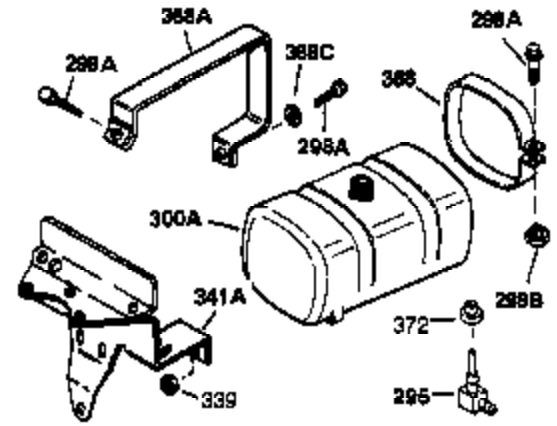

OPTIONAL SPARK ARREST MUFFLER