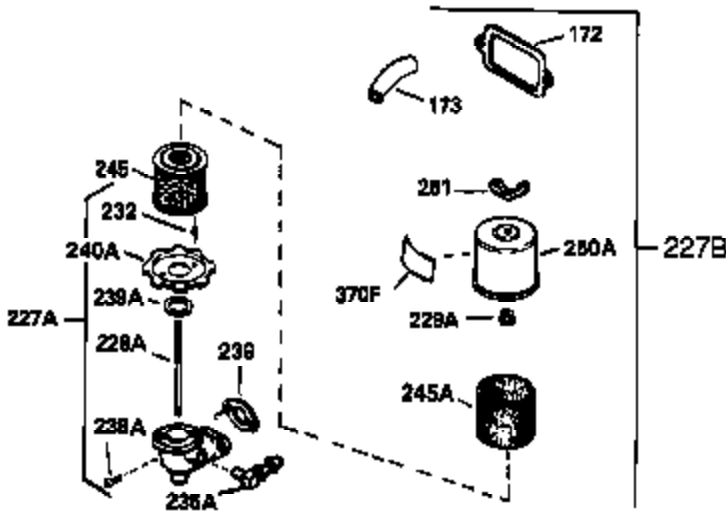

**ADD-ON ALTERNATOR
AC LIGHTING OR DC CHARGING**