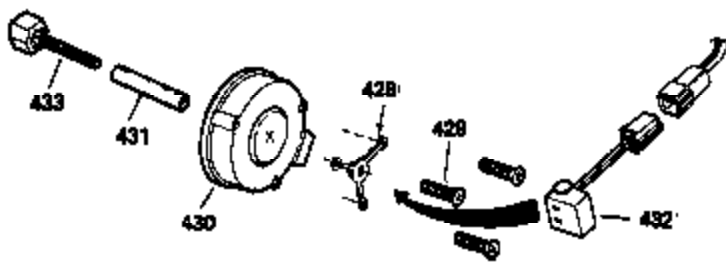

SOLID STATE