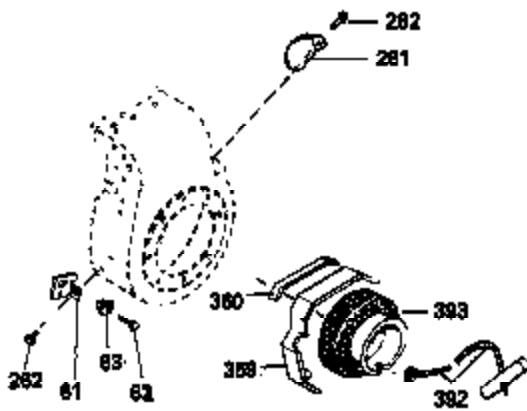

Engine Parts List #1

Ref #	Part Number	Qty	Description
308A	35540	1	Fill Tube Clip
310	35595	1	Dipstick
325	29443	1	Wire Clip
327	35392	1	Starter Plug
340	34168A	1	Fuel Tank Bracket
341	34167	1	Fuel Tank Bracket
342	30063	1	Screw, Torx T-30, 1/4-20 x 1/2"
370C	34704	1	Instruction Decal
370A	35532	1	Name Decal
380	632257	1	Carburetor (Incl. 184)
390	590666A	1	Rewind Starter
400	33235A	1	* Gasket Set (Incl. items marked PK i n notes) Incl. part #'s 27272A (2), 27896A (2), 27913A (1), 27915A (2), 28938C (1), 29673 (1), 30684 (1), 31688A (1), 33355A (1), 35865 (1)
420	730225	1	SAE 30 4-Cycle Engine Oil (Quart)
453	29538	1	Engine Mounting Base
454	650542	4	Screw, 5/16-18 x 3/4"