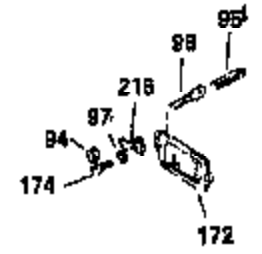

ILLUSTRATION SHOWS TYPICAL PARTS ONLY. ORDER BY PART NUMBER. PARTS NOT LISTED ARE SUPPLIED BY OEM.

VIEW 2 of 3

OPTIONAL SPARK ARREST MUFFLER