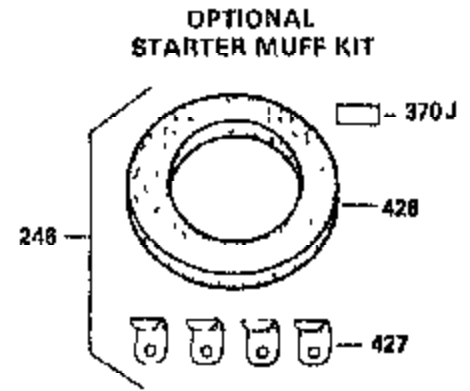

ILLUSTRATION SHOWS TYPICAL PARTS ONLY. ORDER BY PART NUMBER, PARTS NOT LISTED ARE SUPPLIED BY OEM.