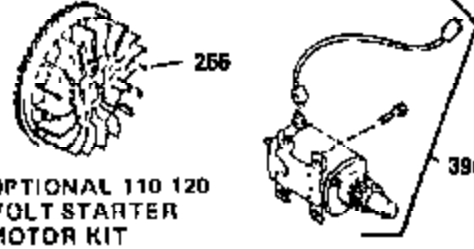

ILLUSTRATION SHOWS TYPICAL PARTS ONLY. ORDER BY PART NUMBER. PARTS NOT LISTED ARE SUPPLIED BY OEM.

VIEW 2 of 3

OPTIONAL SPARK ARREST MUFFLER