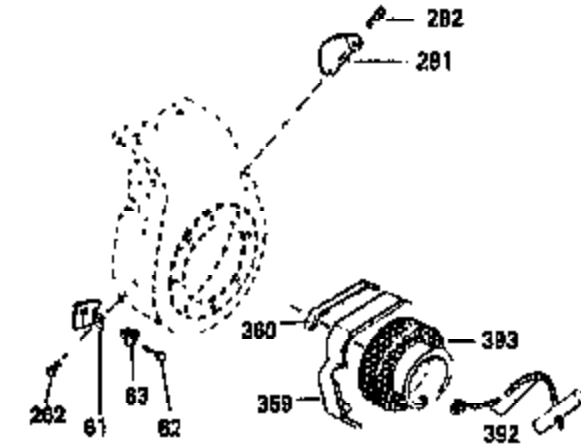

ILLUSTRATION SHOWS TYPICAL PARTS ONLY. ORDER BY PART NUMBER. PARTS NOT LISTED ARE SUPPLIED BY OEM.

VIEW 2 of 3

OPTIONAL SPARK ARREST MUFFLER