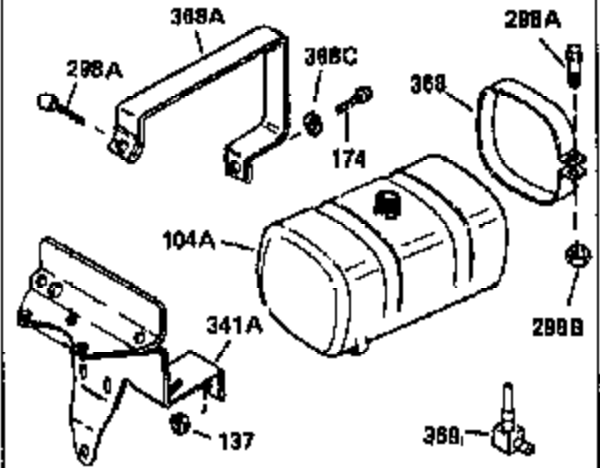

ILLUSTRATION SHOWS TYPICAL PARTS ONLY. ORDER BY PART NUMBER. PARTS NOT LISTED ARE SUPPLIED BY OEM.

VIEW 2 of 3

OPTIONAL SPARK ARREST MUFFLER