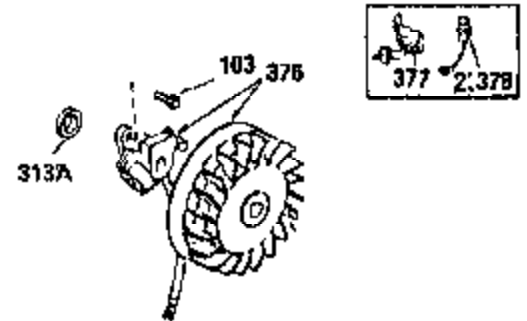

ILLUSTRATION SHOWS TYPICAL PARTS ONLY. ORDER BY PART NUMBER, PARTS NOT LISTED ARE SUPPLIED BY OEM.

730571
 Can be used on H50-60 with stamped steel starter.

**ADD-ON ALTERNATOR
 AC LIGHTING OR DC CHARGING**

**STANDARD POINT
 IGNITION**

SOLID STATE

Ref #	Part Number	Qty	Description
19	34663	1	Speed Control Spring
28	30322	1	Lock Nut, 8-32
42	34854	1	Ring Set (Std.)
42	34855	1	Ring Set (.010" OS)
42	34856	1	Ring Set (.020" OS)
90	611085	1	Flywheel
101	610118	1	Spark Plug Cover
102	650872	2	Solid State Mounting Stud
103	650814	2	Screw, Torx T-15, 10-24 x 1"
172	28425	1	Valve Cover
173	32447	1	Breather Tube
200	34664	1	Control Bracket (Incl. 19, 203 & 204)
228	650826	1	Air Cleaner Stud
229	650825	1	Nut & Lock Washer, 1/4-20
232	0	2	Pop Rivet (1/8")(Purchase locally)
235	30675	1	Air Cleaner Elbow Fitting
238	650163	2	Screw, 10-32 x 7/8"
239	27272A	1	* Air Cleaner Gasket
239A	34698A	1	Air Cleaner Gasket
245A	34783	1	Air Cleaner Filter
250	35601	1	Air Cleaner Cover
251	650513	1	Wing Nut, 1/4-20
265	30939A	1	Cylinder Head Cover
272	30196	2	Screw, 5/16-18 x 3/4"
273	34712	1	Carburetor Flange
307	35499	1	"O" Ring
310	35595	1	Dipstick