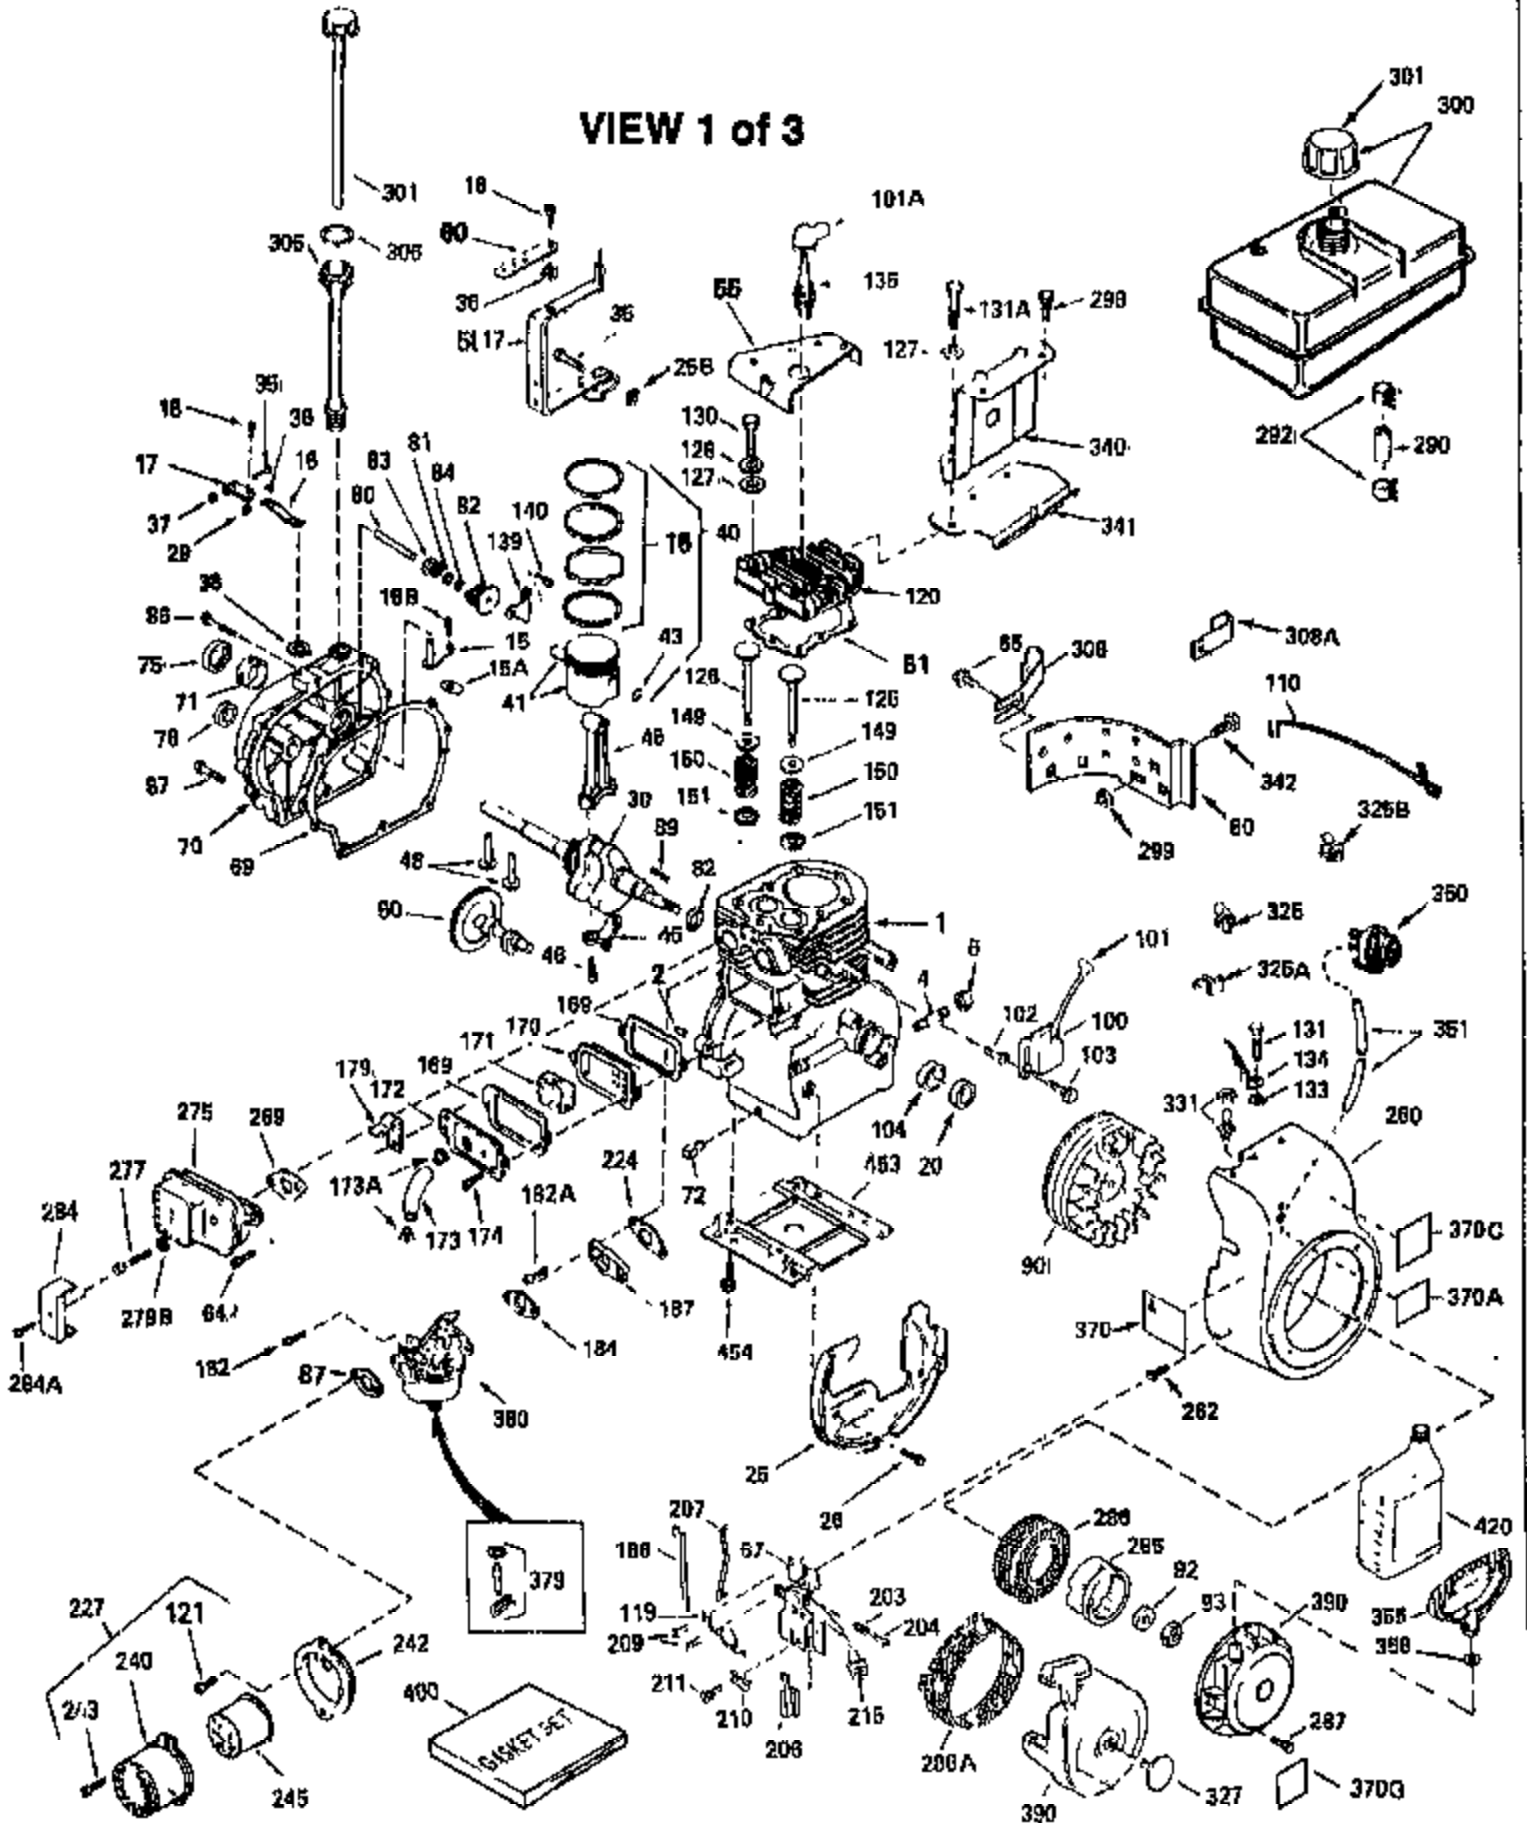

ILLUSTRATION SHOWS TYPICAL PARTS ONLY. ORDER BY PART NUMBER. PARTS NOT LISTED ARE SUPPLIED BY OEM.

VIEW 1 of 3

Engine Parts List #1

Ref #	Part Number	Qty	Description
1	35123A	1	Cylinder (Incl. 2, 20 & 72)
2	27652	2	Dowel Pin
4	30968	1	Oil Drain Extension
5	30969	1	Extension Cap
15A	30700	1	Governor Yoke
15B	650494	1	Screw, 6-40 x 5/16"
15	30699C	1	Governor Rod (Incl. 15A & 15B)
16	33454	1	Governor Lever
17	29916	1	Governor Lever Clamp
18	650548	1	Screw, 8-32 x 5/16"
19	34663	1	Speed Control Spring
20	32630	1	Oil Seal
25	35326	1	Blower Housing Baffle
26	650561	2	Screw, 1/4-20 x 5/8"
28	30322	1	Lock Nut, 8-32
30	35192	1	Crankshaft
35	29826	1	Screw, 10-32 x 3/4"
36	29918	1	Lock Washer
37	29216	1	Lock Nut, 10-32
38	29642	1	Retaining Ring
40	34531	1	Piston, Pin & Ring Set (Std.)
40	34532	1	Piston, Pin & Ring Set (.010" OS)
40	34533	1	Piston, Pin & Ring Set (.020" OS)
41	33312B	1	Piston & Pin Ass'y. (Std.) (Incl. 43)
41	33313B	1	Piston & Pin Ass'y. (.010" OS) (Incl. 43)
41	33314B	1	Piston & Pin Ass'y. (.020" OS) (Incl. 43)
42	34854	1	Ring Set (Std.)
42	34855	1	Ring Set (.010" OS)
42	34856	1	Ring Set (.020" OS)
43	27888	2	Piston Pin Retaining Ring
45	31380C	1	Connecting Rod Ass'y. (Incl. 46)
46	650662C	2	Connecting Rod Bolt
48	34034	2	Valve Lifter
50	32115	1	Camshaft (MCR)
60	30622A	1	Blower Housing Extension
65	650128	1	Screw, 10-24 x 1/2"
69	30684	1	* Cylinder Cover Gasket
70	31451A	1	Cylinder Cover (Incl. 75 & 80)
72	27642	1	Oil Drain Plug
75	28460	1	Oil Seal
80	31845	1	Governor Shaft
81	30590A	1	Washer
82	30591	1	Governor Gear Ass'y. (Incl. 81)
83	30588A	1	Governor Spool
84	29193	1	Retaining Ring
86	650488	7	Screw, 1/4-20 x 1-1/4"
87	650493	1	Screw, 1/4-20 x 1-3/4"
89	32589	1	Flywheel Key
90	611085	1	Flywheel
92	650815	1	Belleville Washer
93	8116	1	Flywheel Nut
100	34443A	1	Solid State Ignition
101	610118	1	Spark Plug Cover
102	650872	2	Solid State Mounting Stud
103	650814	2	Screw, Torx T-15, 10-24 x 1"
110	35187	1	Ground Wire
119	28938C	1	* Cylinder Head Gasket
120	30938A	1	Cylinder Head (Incl. 3 of 130)