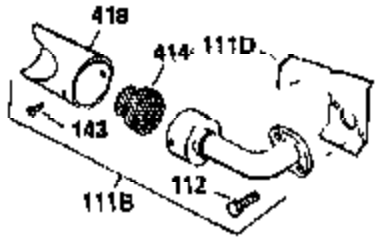

OPTIONAL SPARK ARREST MUFFLER