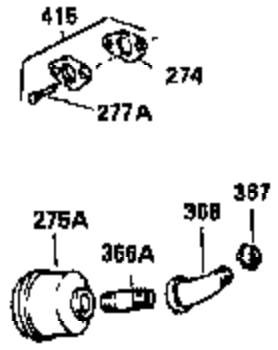

Ref #	Part Number	Qty	Description
305	35554	1	Oil Fill Tube
307	35499	1	"O" Ring
308	35540	1	Fill Tube Clip
310	35595	1	Dipstick
325	29443	1	Wire Clip
327	35392	1	Starter Plug
340	34168A	1	Fuel Tank Bracket
341	34167	1	Fuel Tank Bracket
342	30063	1	Screw, Torx T-30, 1/4-20 x 1/2"
370A	35532	1	Name Decal
370C	34704	1	Instruction Decal
370	36261	1	Lubrication Decal
380	632257	1	Carburetor (Incl. 184)
390	590666	1	Rewind Starter
400	33235A	1	* Gasket Set (Incl. items marked PK i n notes) Incl. part #'s 27272A (2), 27896A (2), 27913A (1), 27915A (2), 28938C (1), 29673 (1), 30684 (1), 31688A (1), 33355A (1), 35865 (1)
420	730225	1	SAE 30 4-Cycle Engine Oil (Quart)
453	29538	1	Engine Mounting Base
454	650542	4	Screw, 5/16-18 x 3/4"

ILLUSTRATION SHOWS TYPICAL PARTS ONLY. ORDER BY PART NUMBER. PARTS NOT LISTED ARE SUPPLIED BY OEM.

VIEW 2 of 3

OPTIONAL SPARK ARREST MUFFLER

Engine Parts List #2

Ref #	Part Number	Qty	Description
19	34663	1	Speed Control Spring
23	31793	1	Ball Bearing
28	30322	1	Lock Nut, 8-32
32	31792	1	Washer
42	34854	1	Ring Set (Std.)
42	34855	1	Ring Set (.010" OS)
42	34856	1	Ring Set (.020" OS)
74	31855	2	Bearing Retainer
172	28425	1	Valve Cover
174	650128	2	Screw, 10-24 x 1/2"
175	650778	2	Lock Washer
176	650580	2	Lock Nut, 10-24
200	34664	1	Control Bracket (Incl. 19, 203 & 204)
228	650826	1	Air Cleaner Stud
229	650825	1	Nut & Lock Washer, 1/4-20
232	0	2	Pop Rivet (1/8")(Purchase locally)
235	30675	1	Air Cleaner Elbow Fitting
238	650163	2	Screw, 10-32 x 7/8"
239	27272A	1	* Air Cleaner Gasket
250	35601	1	Air Cleaner Cover
262	29747B	2	Screw, Torx T-40, 5/16-24 x 21/32"
265	30939A	1	Cylinder Head Cover
272	30196	2	Screw, 5/16-18 x 3/4"
273	34712	1	Carburetor Flange
277A	30196	1	Screw, 5/16-18 x 3/4"
281	33013	1	Starter Bubble Cover
282	650760	1	Screw, 8-32 x 3/8"
298	650665	2	Screw, 1/4-15 x 3/4"
307	35499	1	"O" Ring
310	35595	1	Dipstick
370B	35274	1	Instruction Decal