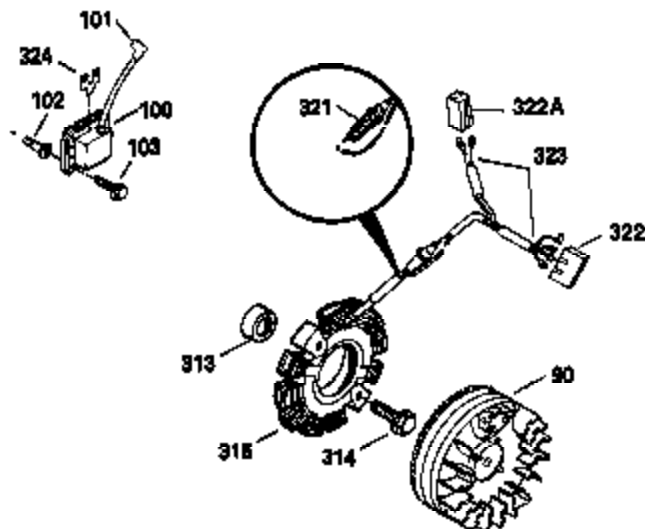

Engine Parts List #1

Ref #	Part Number	Qty	Description
305	35554	1	Oil Fill Tube
307	35499	1	"O" Ring
308	35540	1	Fill Tube Clip
310	35595	1	Dipstick
325	29443	1	Wire Clip
327	35392	1	Starter Plug
340	34168A	1	Fuel Tank Bracket
341	34167	1	Fuel Tank Bracket
342	30063	1	Screw, Torx T-30, 1/4-20 x 1/2"
370C	34704	1	Instruction Decal
370A	35532	1	Name Decal
380	632257	1	Carburetor (Incl. 184)
390	590666	1	Rewind Starter
400	33235A	1	* Gasket Set (Incl. items marked PK i n notes) Incl. part #'s 27272A (2), 27896A (2), 27913A (1), 27915A (2), 28938C (1), 29673 (1), 30684 (1), 31688A (1), 33355A (1), 35865 (1)
420	730225	1	SAE 30 4-Cycle Engine Oil (Quart)
453	29538	1	Engine Mounting Base
454	650542	4	Screw, 5/16-18 x 3/4"

**ADD-ON ALTERNATOR
AC LIGHTING OR DC CHARGING**

730571
Can be used on H50-60 with
stamped steel starter.

**STANDARD POINT
IGNITION**

SOLID STATE

Ref #	Part Number	Qty	Description
90	611085	1	Flywheel
100	34443A	1	Solid State Ignition
101	610118	1	Spark Plug Cover
102	650872	2	Solid State Mounting Stud
103	650814	2	Screw, Torx T-15, 10-24 x 1"
172	28425	1	Valve Cover
173	32447	1	Breather Tube
228	650826	1	Air Cleaner Stud
229	650825	1	Nut & Lock Washer, 1/4-20
232	XXXXX	2	Pop Rivet (1/8")(Can be purchased locally)
235	30675	1	Air Cleaner Elbow Fitting
239	27272A	1	* Air Cleaner Gasket
239A	34698A	1	Air Cleaner Gasket
242	34699	1	Air Cleaner Base
245	34782	1	Air Cleaner Filter
245A	34783	1	Air Cleaner Filter
251	650513	1	Wing Nut, 1/4-20
269	35865	1	* Exhaust Manifold Gasket
277A	30196	1	Screw, 5/16-18 x 3/4"
279B	26073	1	Washer