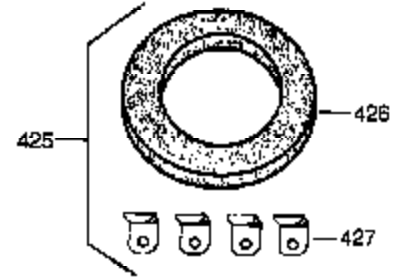

**OPTIONAL
STARTER MUFF KIT**

730571

Can be used on H60-60 with stamped steel starter.