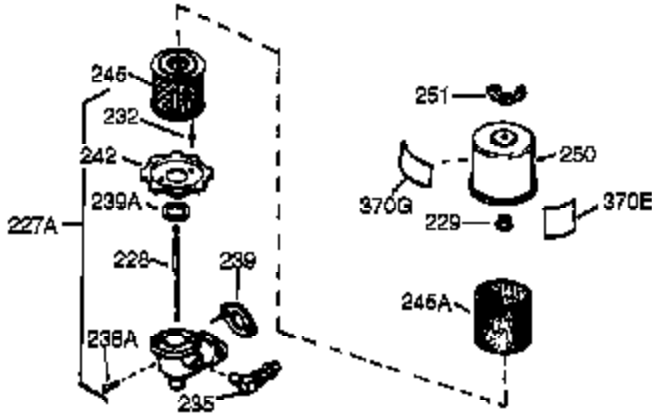

**OPTIONAL
STARTER MUFF KIT**

730571

Can be used on H60-60 with stamped steel starter.