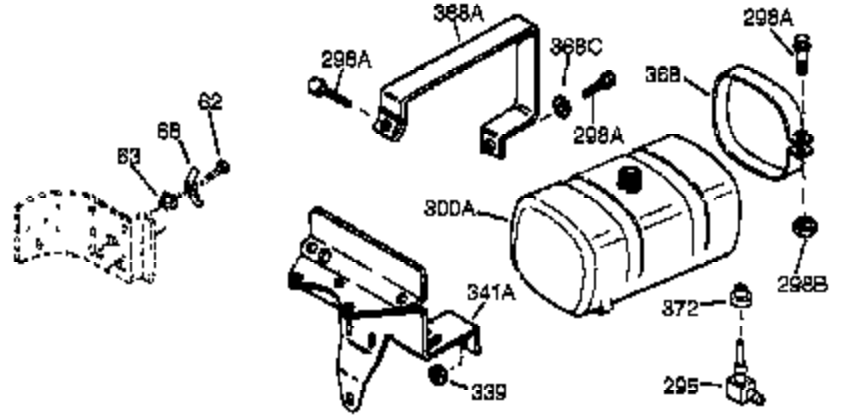

**OPTIONAL 110-120
VOLT STARTER
MOTOR KIT**