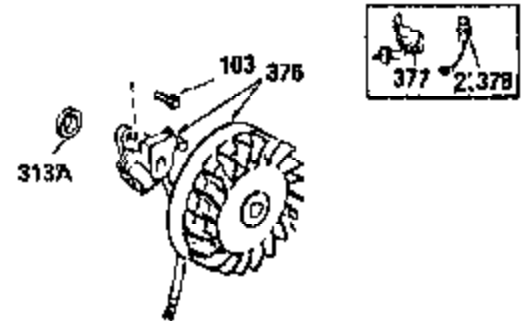

ILLUSTRATION SHOWS TYPICAL PARTS ONLY. ORDER BY PART NUMBER. PARTS NOT LISTED ARE SUPPLIED BY OEM.

VIEW 2 of 3

OPTIONAL 110 120 VOLT STARTER MOTOR KIT

OPTIONAL SPARK ARREST MUFFLER

Ref #	Part Number	Qty	Description
19	34663	1	Speed Control Spring
23	31793	1	Ball Bearing
28	30322	1	Lock Nut, 8-32
32	31792	1	Washer
42	34854	1	Ring Set (Std.)
42	34855	1	Ring Set (.010" OS)
42	34856	1	Ring Set (.020" OS)
74	31855	2	Bearing Retainer
172	28425	1	Valve Cover
174	650128	2	Screw, 10-24 x 1/2"
175	650778	2	Lock Washer
176	650580	2	Lock Nut, 10-24
200	34664	1	Control Bracket (Incl. 19, 203 & 204)
238	28820	2	Screw, 10-32 x 1/2"
239	27272A	1	* Air Cleaner Gasket
250	31715	1	Air Cleaner Cover
262	29747B	2	Screw, Torx T-40, 5/16-24 x 21/32"
265	30939A	1	Cylinder Head Cover
272	30196	2	Screw, 5/16-18 x 3/4"
273	34712	1	Carburetor Flange
277A	30196	1	Screw, 5/16-18 x 3/4"
298	650665	2	Screw, 1/4-15 x 3/4"
307	35499	1	"O" Ring
310	35555	1	Dipstick
370B	35274	1	Instruction Decal

ILLUSTRATION SHOWS TYPICAL PARTS ONLY. ORDER BY PART NUMBER, PARTS NOT LISTED ARE SUPPLIED BY OEM.

730571
 Can be used on H50-60 with stamped steel starter.

**ADD-ON ALTERNATOR
 AC LIGHTING OR DC CHARGING**

**STANDARD POINT
 IGNITION**

SOLID STATE

Ref #	Part Number	Qty	Description
19	34663	1	Speed Control Spring
28	30322	1	Lock Nut, 8-32
42	34854	1	Ring Set (Std.)
42	34855	1	Ring Set (.010" OS)
42	34856	1	Ring Set (.020" OS)
90	611085	1	Flywheel
101	610118	1	Spark Plug Cover
102	650872	2	Solid State Mounting Stud
103	650814	2	Screw, Torx T-15, 10-24 x 1"
172	28425	1	Valve Cover
173	32447	1	Breather Tube
200	34664	1	Control Bracket (Incl. 19, 203 & 204)
238	28820	2	Screw, 10-32 x 1/2"
239	27272A	1	* Air Cleaner Gasket
250	31715	1	Air Cleaner Cover
265	30939A	1	Cylinder Head Cover
272	30196	2	Screw, 5/16-18 x 3/4"
273	34712	1	Carburetor Flange
307	35499	1	"O" Ring
310	35555	1	Dipstick