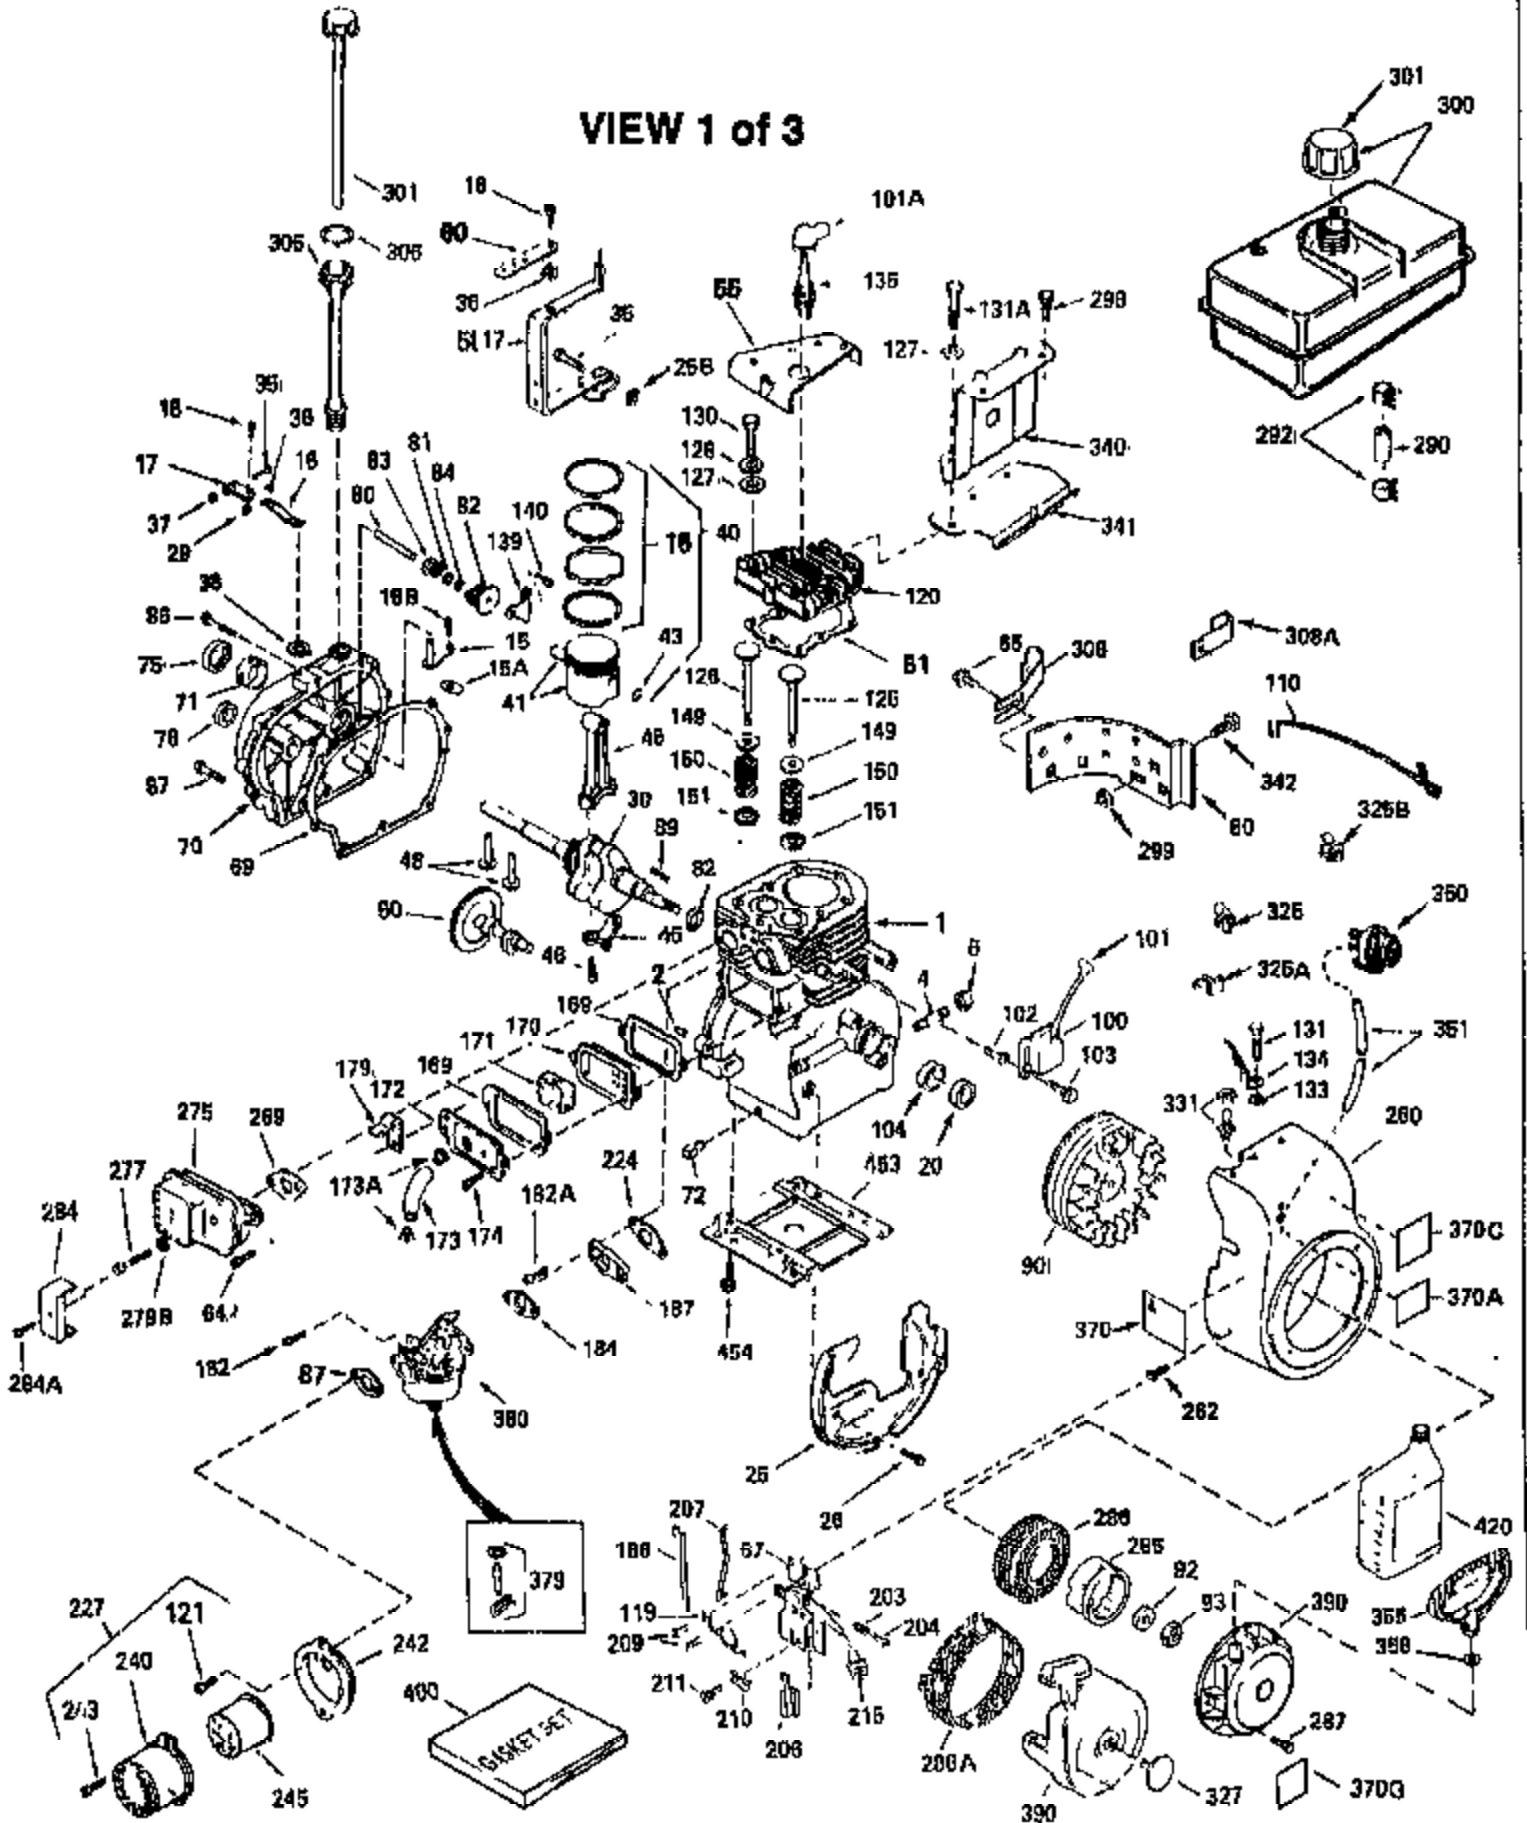

ILLUSTRATION SHOWS TYPICAL PARTS ONLY. ORDER BY PART NUMBER. PARTS NOT LISTED ARE SUPPLIED BY OEM.

VIEW 1 of 3

Engine Parts List #1

Ref #	Part Number	Qty	Description
1	35123A	1	Cylinder (Incl. 2, 20 & 72)
2	27652	2	Dowel Pin
15A	30700	1	Governor Yoke
15	30699C	1	Governor Rod (Incl. 15A & 15B)
15B	650494	1	Screw, 6-40 x 5/16"
16	33454	1	Governor Lever
17	29916	1	Governor Lever Clamp
18	650548	1	Screw, 8-32 x 5/16"
19	34663	1	Speed Control Spring
20	32630	1	Oil Seal
25	35326	1	Blower Housing Baffle
26	650561	2	Screw, 1/4-20 x 5/8"
28	30322	1	Lock Nut, 8-32
30	35192	1	Crankshaft
35	29826	1	Screw, 10-32 x 3/4"
36	29918	1	Lock Washer
37	29216	1	Lock Nut, 10-32
38	29642	1	Retaining Ring
40	34531	1	Piston, Pin & Ring Set (Std.)
40	34532	1	Piston, Pin & Ring Set (.010" OS)
40	34533	1	Piston, Pin & Ring Set (.020" OS)
41	33312B	1	Piston & Pin Ass'y. (Std.) (Incl. 43)
41	33313B	1	Piston & Pin Ass'y. (.010" OS) (Incl. 43)
41	33314B	1	Piston & Pin Ass'y. (.020" OS) (Incl. 43)
42	34854	1	Ring Set (Std.)
42	34855	1	Ring Set (.010" OS)
42	34856	1	Ring Set (.020" OS)
43	27888	2	Piston Pin Retaining Ring
45	31380C	1	Connecting Rod Ass'y. (Incl. 46)
46	650662C	2	Connecting Rod Bolt
48	34034	2	Valve Lifter
50	32115	1	Camshaft (MCR)
60	30622A	1	Blower Housing Extension
65	650128	1	Screw, 10-24 x 1/2"
69	30684	1	* Cylinder Cover Gasket
70	31451A	1	Cylinder Cover (Incl. 74, 75, 80, 175 & 176)
72	27642	1	Oil Drain Plug
75	28460	1	Oil Seal
80	31845	1	Governor Shaft
81	30590A	1	Washer
82	30591	1	Governor Gear Ass'y. (Incl. 81)
83	30588A	1	Governor Spool
84	29193	1	Retaining Ring
86	650488	7	Screw, 1/4-20 x 1-1/4"
87	650493	1	Screw, 1/4-20 x 1-3/4"
89	32589	1	Flywheel Key
90	611085	1	Flywheel
92	650815	1	Belleville Washer
93	8116	1	Flywheel Nut
100	34443A	1	Solid State Ignition
101	610118	1	Spark Plug Cover
102	650872	2	Solid State Mounting Stud
103	650814	2	Screw, Torx T-15, 10-24 x 1"
110	35187	1	Ground Wire
119	28938C	1	* Cylinder Head Gasket
120	30938A	1	Cylinder Head (Incl. 3 of 130)
125	27878A	1	Exhaust Valve (Std.) (Incl. 151)
125	27880A	1	Exhaust Valve (1/32" OS)(Incl. 151)