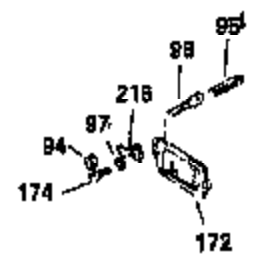

OPTIONAL 110 120 VOLT STARTER MOTOR KIT