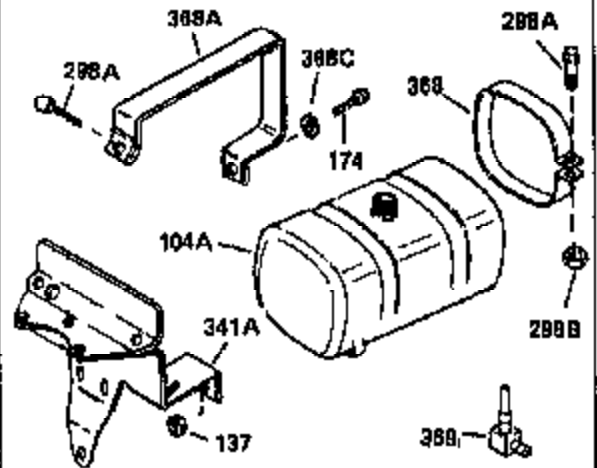

ILLUSTRATION SHOWS TYPICAL PARTS ONLY. ORDER BY PART NUMBER. PARTS NOT LISTED ARE SUPPLIED BY OEM.

VIEW 2 of 3

OPTIONAL 110 120 VOLT STARTER MOTOR KIT

OPTIONAL SPARK ARREST MUFFLER