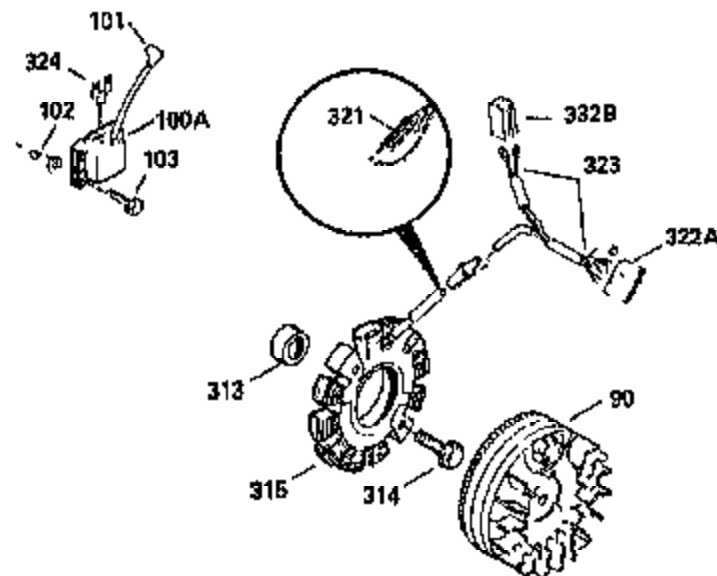

Engine Parts List #1

Ref #	Part Number	Qty	Description
341	34158	1	Fuel Tank Bracket
342	650561	1	Screw, 1/4-20 x 5/8"
370	36261	1	Instruction Decal
370A	550223	1	Name Decal
380	632257	1	Carburetor (Incl. 184)
390	590666A	1	Rewind Starter
400	33235A	1	* Gasket Set (Incl. items marked PK i n notes) Incl. part #'s 27272A (2), 27896A (2), 27913A (1), 27915A (2), 28938C (1), 29673 (1), 30684 (1), 31688A (1), 33355A (1), 35865 (1)
420	730225	1	SAE 30 4-Cycle Engine Oil (Quart)
453	29538	1	Engine Mounting Base
454	650542	4	Screw, 5/16-18 x 3/4"

ILLUSTRATION SHOWS TYPICAL PARTS ONLY. ORDER BY PART NUMBER, PARTS NOT LISTED ARE SUPPLIED BY OEM.

730571
 Can be used on H50-60 with stamped steel starter.

**ADD-ON ALTERNATOR
 AC LIGHTING OR DC CHARGING**

**STANDARD POINT
 IGNITION**

SOLID STATE

Ref #	Part Number	Qty	Description
19	34663	1	Speed Control Spring
28	30322	1	Lock Nut, 8-32
42	34854	1	Ring Set (Std.)
42	34855	1	Ring Set (.010" OS)
42	34856	1	Ring Set (.020" OS)
90	611085	1	Flywheel
101	610118	1	Spark Plug Cover
102	650872	2	Solid State Mounting Stud
103	650814	2	Screw, Torx T-15, 10-24 x 1"
172	28425	1	Valve Cover
173	32447	1	Breather Tube
200	34664	1	Control Bracket (Incl. 19, 203 & 204)
238	28820	2	Screw, 10-32 x 1/2"
239	27272A	1	* Air Cleaner Gasket
250	31715	1	Air Cleaner Cover
265	30939A	1	Cylinder Head Cover
272	30196	2	Screw, 5/16-18 x 3/4"
273	34712	1	Carburetor Flange
307	35499	1	"O" Ring
310	35555	1	Dipstick