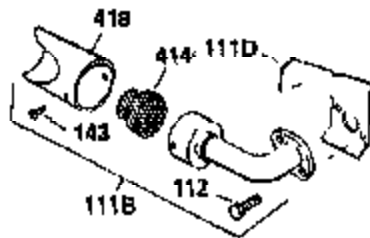

Engine Parts List #1

Ref #	Part Number	Qty	Description
341	34158	1	Fuel Tank Bracket
342	650561	1	Screw, 1/4-20 x 5/8"
370	36261	1	Instruction Decal
370A	550223	1	Name Decal
380	632257	1	Carburetor (Incl. 184)
390	590666A	1	Rewind Starter
400	33235A	1	* Gasket Set (Incl. items marked PK i n notes) Incl. part #'s 27272A (2), 27896A (2), 27913A (1), 27915A (2), 28938C (1), 29673 (1), 30684 (1), 31688A (1), 33355A (1), 35865 (1)
420	730225	1	SAE 30 4-Cycle Engine Oil (Quart)
453	29538	1	Engine Mounting Base
454	650542	4	Screw, 5/16-18 x 3/4"

ILLUSTRATION SHOWS TYPICAL PARTS ONLY. ORDER BY PART NUMBER. PARTS NOT LISTED ARE SUPPLIED BY OEM.

VIEW 2 of 3

OPTIONAL 110 120 VOLT STARTER MOTOR KIT

OPTIONAL SPARK ARREST MUFFLER

Ref #	Part Number	Qty	Description
19	34663	1	Speed Control Spring
23	31793	1	Ball Bearing
28	30322	1	Lock Nut, 8-32
32	31792	1	Washer
42	34854	1	Ring Set (Std.)
42	34855	1	Ring Set (.010" OS)
42	34856	1	Ring Set (.020" OS)
74	31855	2	Bearing Retainer
172	28425	1	Valve Cover
174	650128	2	Screw, 10-24 x 1/2"
175	650778	2	Lock Washer
176	650580	2	Lock Nut, 10-24
200	34664	1	Control Bracket (Incl. 19, 203 & 204)
238	28820	2	Screw, 10-32 x 1/2"
239	27272A	1	* Air Cleaner Gasket
250	31715	1	Air Cleaner Cover
262	29747B	2	Screw, Torx T-40, 5/16-24 x 21/32"
265	30939A	1	Cylinder Head Cover
272	30196	2	Screw, 5/16-18 x 3/4"
273	34712	1	Carburetor Flange
277A	30196	1	Screw, 5/16-18 x 3/4"
298	650665	2	Screw, 1/4-15 x 3/4"
307	35499	1	"O" Ring
310	35555	1	Dipstick
370B	35274	1	Instruction Decal