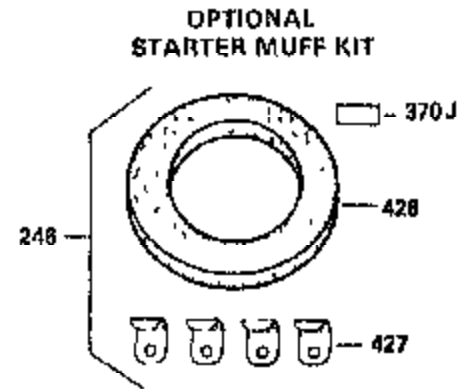

ILLUSTRATION SHOWS TYPICAL PARTS ONLY. ORDER BY PART NUMBER, PARTS NOT LISTED ARE SUPPLIED BY OEM.