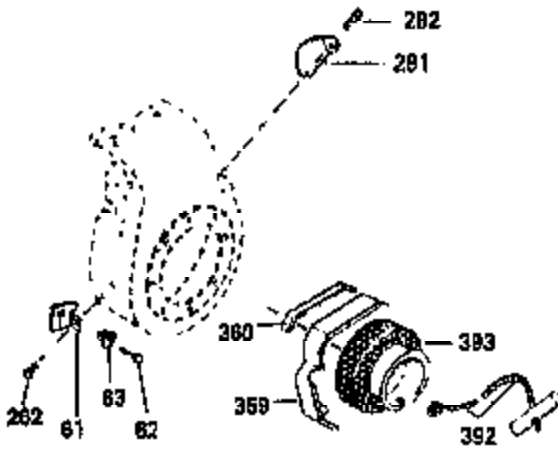

ILLUSTRATION SHOWS TYPICAL PARTS ONLY. ORDER BY PART NUMBER. PARTS NOT LISTED ARE SUPPLIED BY OEM.

VIEW 2 of 3

OPTIONAL 110 120 VOLT STARTER MOTOR KIT

OPTIONAL SPARK ARREST MUFFLER