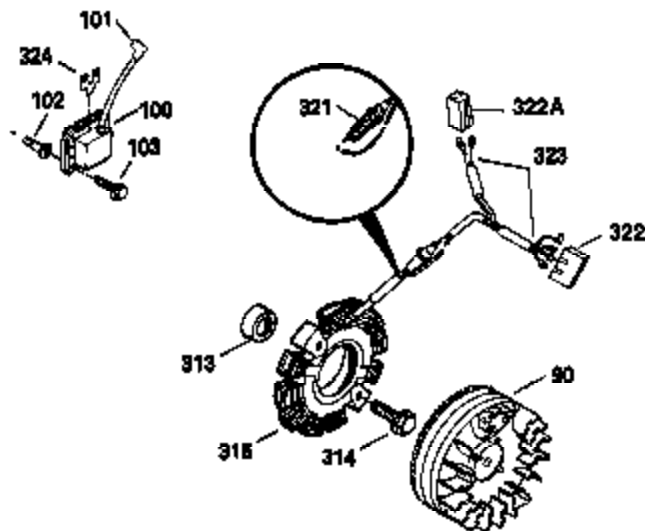

**ADD-ON ALTERNATOR
AC LIGHTING OR DC CHARGING**

730571
Can be used on H50-60 with
stamped steel starter.

**STANDARD POINT
IGNITION**

SOLID STATE

Ref #	Part Number	Qty	Description
90	611084	1	Flywheel
100	34443A	1	Solid State Ignition
102	650872	2	Solid State Mounting Stud
103	650814	2	Screw, Torx T-15, 10-24 x 1"
172	28425	1	Valve Cover
173	32447	1	Breather Tube
228A	650826	1	Stud, 1/4-20 x 6.20"
229A	650825	1	Nut & Lock Washer, 1/4-20
232	0	2	Pop Rivet (Purchase Locally)
235	30675	1	Air Cleaner Elbow Fitting
238A	650163	2	Screw, 10-32 x 7/8"
239	27272A	1	* Air Cleaner Gasket
239A	34698A	1	* Air Cleaner Gasket
240A	34699	1	Air Cleaner Bracket
245	34782	1	Air Cleaner Filter
245A	34783	1	Air Cleaner Filter
251	650513	1	Wing Nut, 1/4-20
269	35865	1	* Exhaust Manifold Gasket
277A	30196	1	Screw, 5/16-18 x 3/4"
279B	26073	1	Washer