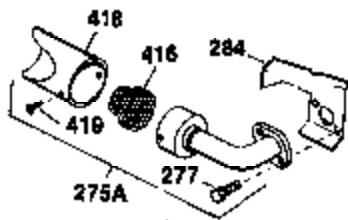

OPTIONAL SPARK ARREST MUFFLER