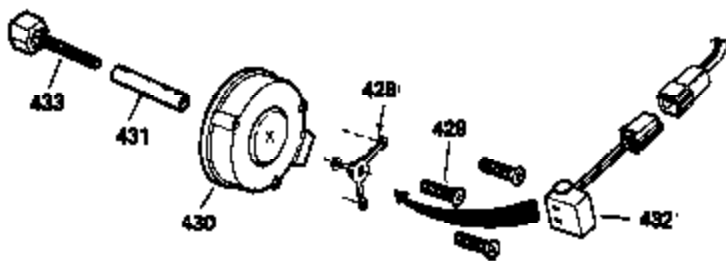

OPTIONAL SPARK ARREST MUFFLER

Engine Parts List #2

Ref #	Part Number	Qty	Description
23	31793	1	Ball Bearing
32	31792	1	Washer
74	31855	2	Bearing Retainer
110	35187	1	Ground Wire
172	28425	1	Valve Cover
175	650778	2	Lock Washer
176	650580	2	Lock Nut, 10-24
235	30675	1	Air Cleaner Elbow Fitting
262	29747B	2	Screw, Torx T-40, 5/16-24 x 21/32"
269	35865	1	* Exhaust Manifold Gasket
275	32401	1	Muffler
277	650694A	1	Screw, 5/16-18 x 2"
277A	30196	1	Screw, 5/16-18 x 3/4"
279B	26073	1	Washer
295	33395	1	Fuel Strainer Elbow
298B	650456	1	Lock Nut, 1/4-20
298A	650664	1	Screw, 1/4-20 x 1-19/32"
339	35038	1	Spacer
368C	650570	2	Washer
368	33980	2	Fuel Tank Strap
370B	35344	1	Throttle Decal
370	34346	1	Instruction Decal

**ADD-ON ALTERNATOR
AC LIGHTING OR DC CHARGING**

730571
Can be used on H50-60 with
stamped steel starter.

**STANDARD POINT
IGNITION**

SOLID STATE

Ref #	Part Number	Qty	Description
90	611084	1	Flywheel
100	34443A	1	Solid State Ignition
102	650872	2	Solid State Mounting Stud
103	650814	2	Screw, Torx T-15, 10-24 x 1"
172	28425	1	Valve Cover
173	32447	1	Breather Tube
228A	650826	1	Stud, 1/4-20 x 6.20"
229A	650825	1	Nut & Lock Washer, 1/4-20
232	0	2	Pop Rivet (Purchase Locally)
235	30675	1	Air Cleaner Elbow Fitting
238A	650163	2	Screw, 10-32 x 7/8"
239	27272A	1	* Air Cleaner Gasket
239A	34698A	1	* Air Cleaner Gasket
240A	34699	1	Air Cleaner Bracket
245	34782	1	Air Cleaner Filter
245A	34783	1	Air Cleaner Filter
251	650513	1	Wing Nut, 1/4-20
269	35865	1	* Exhaust Manifold Gasket
277A	30196	1	Screw, 5/16-18 x 3/4"
279B	26073	1	Washer