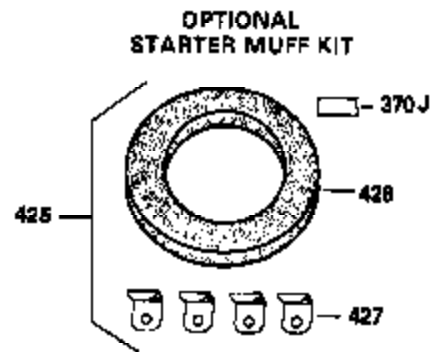

OPTIONAL SPARK ARREST MUFFLER

Engine Parts List #2

Ref #	Part Number	Qty	Description
23	31793	1	Ball Bearing
32	31792	1	Washer
74	31855	2	Bearing Retainer
110	35187	1	Ground Wire
172	28425	1	Valve Cover
175	650778	2	Lock Washer
176	650580	2	Lock Nut, 10-24
235	30675	1	Air Cleaner Elbow Fitting
262	29747B	2	Screw, Torx T-40, 5/16-24 x 21/32"
269	35865	1	* Exhaust Manifold Gasket
275	32401	1	Muffler
277	650694A	1	Screw, 5/16-18 x 2"
277A	30196	1	Screw, 5/16-18 x 3/4"
279B	26073	1	Washer
295	33395	1	Fuel Strainer Elbow
298B	650456	1	Lock Nut, 1/4-20
298A	650664	1	Screw, 1/4-20 x 1-19/32"
339	35038	1	Spacer
368C	650570	2	Washer
368	33980	2	Fuel Tank Strap
370B	35344	1	Throttle Decal
370	34346	1	Instruction Decal

**ADD-ON ALTERNATOR
AC LIGHTING OR DC CHARGING**

730571
Can be used on H50-60 with
stamped steel starter.

**STANDARD POINT
IGNITION**

SOLID STATE

Ref #	Part Number	Qty	Description
90	611084	1	Flywheel
100	34443A	1	Solid State Ignition
102	650872	2	Solid State Mounting Stud
103	650814	2	Screw, Torx T-15, 10-24 x 1"
172	28425	1	Valve Cover
173	32447	1	Breather Tube
228A	650826	1	Stud, 1/4-20 x 6.20"
229A	650825	1	Nut & Lock Washer, 1/4-20
232	0	2	Pop Rivet (Purchase Locally)
235	30675	1	Air Cleaner Elbow Fitting
238A	650163	2	Screw, 10-32 x 7/8"
239	27272A	1	* Air Cleaner Gasket
239A	34698A	1	* Air Cleaner Gasket
240A	34699	1	Air Cleaner Bracket
245	34782	1	Air Cleaner Filter
245A	34783	1	Air Cleaner Filter
251	650513	1	Wing Nut, 1/4-20
269	35865	1	* Exhaust Manifold Gasket
277A	30196	1	Screw, 5/16-18 x 3/4"
279B	26073	1	Washer