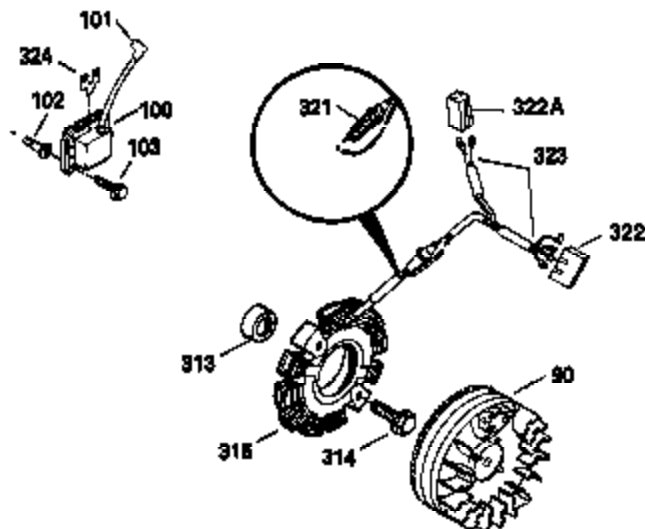

**ADD-ON ALTERNATOR  
AC LIGHTING OR DC CHARGING**

**730571**  
Can be used on H50-60 with  
stamped steel starter.

**STANDARD POINT  
IGNITION**

**SOLID STATE**

Ref #	Part Number	Qty	Description
90	611084	1	Flywheel
100	34443A	1	Solid State Ignition
101	610118	1	Spark Plug Cover
102	650872	2	Solid State Mounting Stud
103	650814	2	Screw, Torx T-15, 10-24 x 1"
172	28425	1	Valve Cover
173	32447	1	Breather Tube
228	650826	1	Stud, 1/4-20 x 6.20"
229	650825	1	Nut & Lock Washer, 1/4-20
232	0	2	Pop Rivet (Purchase Locally)
235	30675	1	Air Cleaner Elbow Fitting
239	27272A	1	* Air Cleaner Gasket
239A	34698A	1	* Air Cleaner Gasket
245A	34783	1	Air Cleaner Filter
245	34782	1	Air Cleaner Filter
251	650513	1	Wing Nut, 1/4-20
269	35865	1	* Exhaust Manifold Gasket
277A	30196	1	Screw, 5/16-18 x 3/4"
279B	26073	1	Washer
291	30962	1	Fuel Line