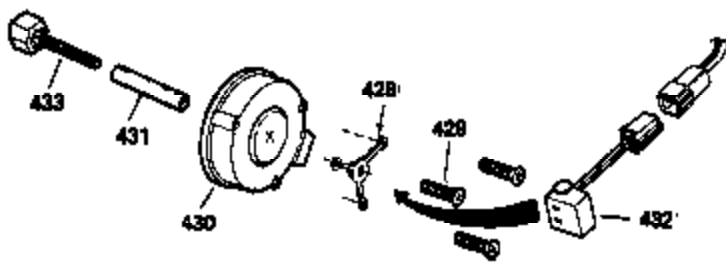

## Engine Parts List #2

Ref #	Part Number	Qty	Description
110	35187	1	Ground Wire
172	28425	1	Valve Cover
228	650826	1	Stud, 1/4-20 x 6.20"
229	650825	1	Nut & Lock Washer, 1/4-20
235	30675	1	Air Cleaner Elbow Fitting
262	29747B	2	Screw, Torx T-40, 5/16-24 x 21/32"
269	35865	1	* Exhaust Manifold Gasket
275	32401	1	Muffler
277A	30196	1	Screw, 5/16-18 x 3/4"
277	650694A	1	Screw, 5/16-18 x 2"
279B	26073	1	Washer
291	30962	1	Fuel Line
370B	35274	1	Instruction Decal
370	34346	1	Instruction Decal

**ADD-ON ALTERNATOR  
AC LIGHTING OR DC CHARGING**

**730571**  
Can be used on H50-60 with  
stamped steel starter.

**STANDARD POINT  
IGNITION**

**SOLID STATE**

Ref #	Part Number	Qty	Description
90	611084	1	Flywheel
100	34443A	1	Solid State Ignition
101	610118	1	Spark Plug Cover
102	650872	2	Solid State Mounting Stud
103	650814	2	Screw, Torx T-15, 10-24 x 1"
172	28425	1	Valve Cover
173	32447	1	Breather Tube
228	650826	1	Stud, 1/4-20 x 6.20"
229	650825	1	Nut & Lock Washer, 1/4-20
232	0	2	Pop Rivet (Purchase Locally)
235	30675	1	Air Cleaner Elbow Fitting
239	27272A	1	* Air Cleaner Gasket
239A	34698A	1	* Air Cleaner Gasket
245A	34783	1	Air Cleaner Filter
245	34782	1	Air Cleaner Filter
251	650513	1	Wing Nut, 1/4-20
269	35865	1	* Exhaust Manifold Gasket
277A	30196	1	Screw, 5/16-18 x 3/4"
279B	26073	1	Washer
291	30962	1	Fuel Line