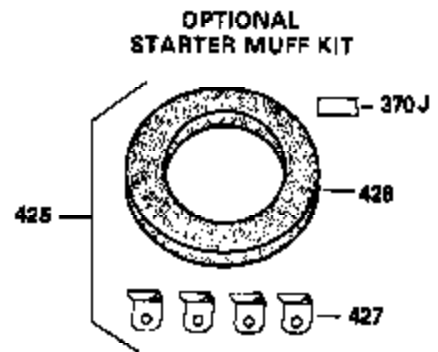

Ref #	Part Number	Qty	Description
310	35555	1	Dipstick
340	34159	1	Fuel Tank Bracket
341	34158	1	Fuel Tank Bracket
342	650561	1	Screw, 1/4-20 x 5/8"
370A	550223	1	Name Decal
380	632230	1	Carburetor (Incl. 184)
390	590420	1	Rewind Starter
400	33235A	1	* Gasket Set (Incl. items marked PK i n notes) Incl. part #'s 27272A (2), 27896A (2), 27913A (1), 27915A (2), 28938C (1), 29673 (1), 30684 (1), 31688A (1), 33355A (1), 35865 (1)
420	730225	1	SAE 30 4-Cycle Engine Oil (Quart)
453	29538	1	Engine Mounting Base
454	650542	4	Screw, 5/16-18 x 3/4"

OPTIONAL 110-120 VOLT STARTER MOTOR KIT

OPTIONAL SPARK ARREST MUFFLER

Ref #	Part Number	Qty	Description
172	28425	1	Valve Cover
242	31691	1	Air Cleaner Bracket
262	29747B	2	Screw, Torx T-40, 5/16-24 x 21/32"
269	35865	1	* Exhaust Manifold Gasket
275	35275	1	Muffler
277	650694A	1	Screw, 5/16-18 x 2"
277A	30196	1	Screw, 5/16-18 x 3/4"
279B	26073	1	Washer
284	34174	1	Muffler Deflector
291	30962	1	Fuel Line
370	34346	1	Instruction Decal

**ADD-ON ALTERNATOR
AC LIGHTING OR DC CHARGING**

**OPTIONAL
STARTER MUFF KIT**
730571
Can be used on H50-60 with
stamped steel starter.

SOLID STATE

Ref #	Part Number	Qty	Description
90	611084	1	Flywheel
100	34443A	1	Solid State Ignition
102	650872	2	Solid State Mounting Stud
103	650814	2	Screw, Torx T-15, 10-24 x 1"
172	28425	1	Valve Cover
173	35350	1	Breather Tube
239	27272A	1	* Air Cleaner Gasket
242	31691	1	Air Cleaner Bracket
245	30727	1	Air Cleaner Filter
269	35865	1	* Exhaust Manifold Gasket
277A	30196	1	Screw, 5/16-18 x 3/4"
279B	26073	1	Washer
291	30962	1	Fuel Line