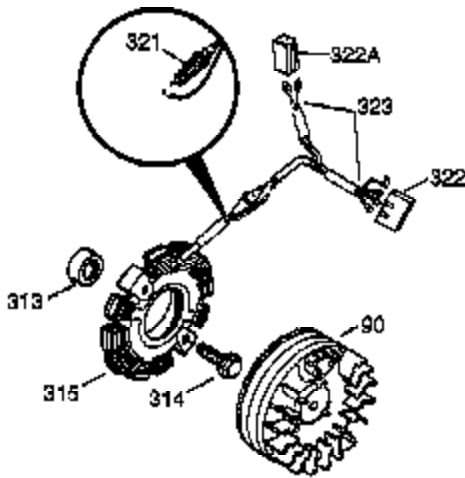

**OPTIONAL
STARTER MUFF KIT**

730571
Can be used on H60-60 with stamped steel starter.