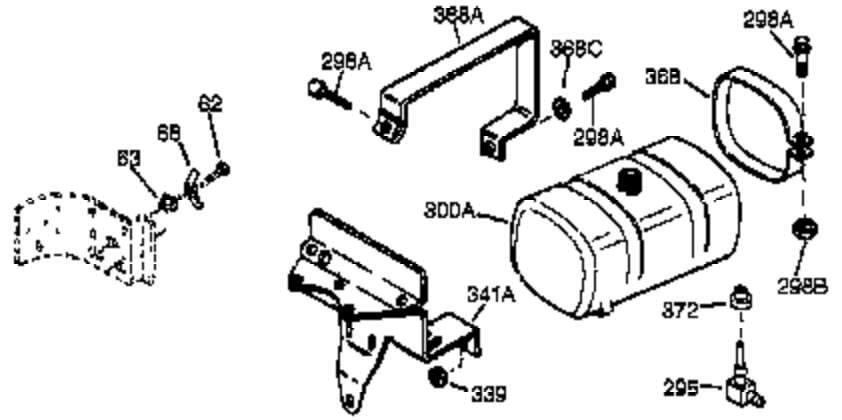

Ref #	Part Number	Qty	Description
172	28425	1	Valve Cover
262	29747B	2	Screw, Torx T-40, 5/16-24 x 21/32"
269	35865	1	* Exhaust Gasket
277A	30196	1	Screw, 5/16-18 x 3/4"