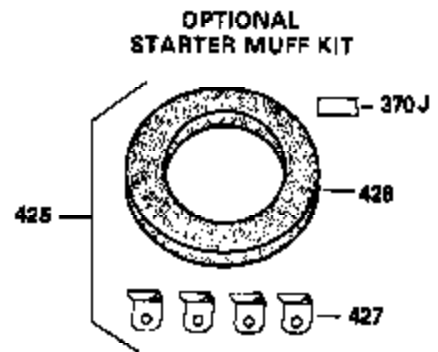

Ref #	Part Number	Qty	Description
341	34158	1	Fuel Tank Bracket
342	650561	1	Screw, 1/4-20 x 5/8"
370A	550223	1	Name Decal
380	632230	1	Carburetor (Incl. 184)
390	590666	1	Rewind Starter
400	33235A	1	* Gasket Set (Incl. items marked PK i n notes) Incl. part #'s 27272A (2), 27896A (2), 27913A (1), 27915A (2), 28938C (1), 29673 (1), 30684 (1), 31688A (1), 33355A (1), 35865 (1)
420	730225	1	SAE 30 4-Cycle Engine Oil (Quart)
453	29538	1	Engine Mounting Base
454	650542	4	Screw, 5/16-18 x 3/4"

OPTIONAL 110-120 VOLT STARTER MOTOR KIT

OPTIONAL SPARK ARREST MUFFLER

Ref #	Part Number	Qty	Description
172	28425	1	Valve Cover
242	31691	1	Air Cleaner Bracket
262	29747B	2	Screw, Torx T-40, 5/16-24 x 21/32"
269	35865	1	* Exhaust Manifold Gasket
275	32401	1	Muffler
277	650694A	1	Screw, 5/16-18 x 2"
277A	30196	1	Screw, 5/16-18 x 3/4"
279B	26073	1	Washer
291	30962	1	Fuel Line
370B	35274	1	Instruction Decal
370	34346	1	Instruction Decal

**ADD-ON ALTERNATOR
AC LIGHTING OR DC CHARGING**

**OPTIONAL
STARTER MUFF KIT**
730571
Can be used on H50-60 with
stamped steel starter.

**STANDARD POINT
IGNITION**

SOLID STATE

Ref #	Part Number	Qty	Description
90	611084	1	Flywheel
100	34443A	1	Solid State Ignition
102	650872	2	Solid State Mounting Stud
103	650814	2	Screw, Torx T-15, 10-24 x 1"
172	28425	1	Valve Cover
173	35350	1	Breather Tube
239	27272A	1	* Air Cleaner Gasket
242	31691	1	Air Cleaner Bracket
245	30727	1	Air Cleaner Filter
269	35865	1	* Exhaust Manifold Gasket
277A	30196	1	Screw, 5/16-18 x 3/4"
279B	26073	1	Washer
291	30962	1	Fuel Line