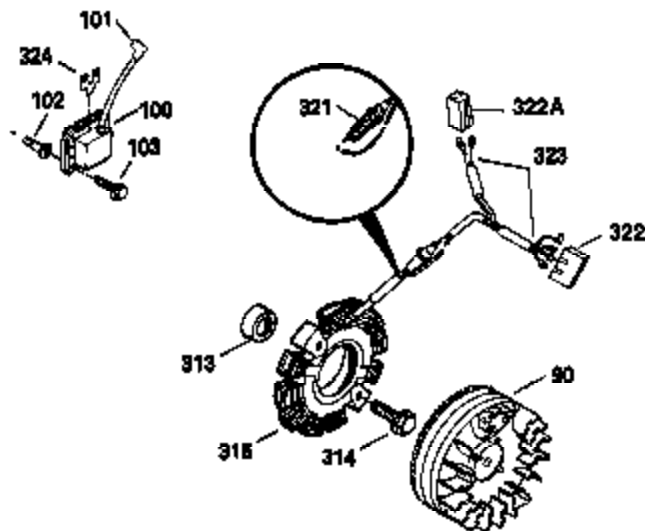

**ADD-ON ALTERNATOR
AC LIGHTING OR DC CHARGING**

**OPTIONAL
STARTER MUFF KIT**
730571
Can be used on H50-60 with
stamped steel starter.

**STANDARD POINT
IGNITION**

SOLID STATE

Ref #	Part Number	Qty	Description
90	611084	1	Flywheel
100	34443A	1	Solid State Ignition
102	650872	2	Solid State Mounting Stud
103	650814	2	Screw, Torx T-15, 10-24 x 1"
172	28425	1	Valve Cover
173	35350	1	Breather Tube
239	27272A	1	* Air Cleaner Gasket
242	31691	1	Air Cleaner Bracket
245	30727	1	Air Cleaner Filter
269	35865	1	* Exhaust Manifold Gasket
277A	30196	1	Screw, 5/16-18 x 3/4"
279B	26073	1	Washer
291	30962	1	Fuel Line