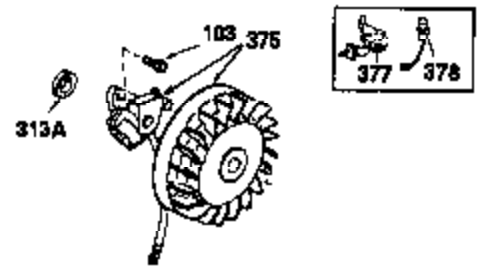

Engine Parts List #1

Ref #	Part Number	Qty	Description
341	34158	1	Fuel Tank Bracket
342	650561	1	Screw, 1/4-20 x 5/8"
370A	550223	1	Name Decal
380	632230	1	Carburetor (Incl. 184)
390	590420	1	Rewind Starter
400	33235A	1	* Gasket Set (Incl. items marked PK i n notes) Incl. part #'s 27272A (2), 27896A (2), 27913A (1), 27915A (2), 28938C (1), 29673 (1), 30684 (1), 31688A (1), 33355A (1), 35865 (1)
420	730225	1	SAE 30 4-Cycle Engine Oil (Quart)
453	29538	1	Engine Mounting Base
454	650542	4	Screw, 5/16-18 x 3/4"

OPTIONAL SPARK ARREST MUFFLER

Ref #	Part Number	Qty	Description
172	28425	1	Valve Cover
242	31691	1	Air Cleaner Bracket
262	29747B	2	Screw, Torx T-40, 5/16-24 x 21/32"
269	35865	1	* Exhaust Manifold Gasket
275	32401	1	Muffler
277	650694A	1	Screw, 5/16-18 x 2"
277A	30196	1	Screw, 5/16-18 x 3/4"
279B	26073	1	Washer
291	30962	1	Fuel Line
370	34346	1	Instruction Decal

**ADD-ON ALTERNATOR
AC LIGHTING OR DC CHARGING**

730571
Can be used on H50-60 with
stamped steel starter.

**STANDARD POINT
IGNITION**

SOLID STATE

Ref #	Part Number	Qty	Description
90	611084	1	Flywheel
100	34443A	1	Solid State Ignition
102	650872	2	Solid State Mounting Stud
103	650814	2	Screw, Torx T-15, 10-24 x 1"
172	28425	1	Valve Cover
173	35350	1	Breather Tube
239	27272A	1	* Air Cleaner Gasket
242	31691	1	Air Cleaner Bracket
245	30727	1	Air Cleaner Filter
269	35865	1	* Exhaust Manifold Gasket
277A	30196	1	Screw, 5/16-18 x 3/4"
279B	26073	1	Washer
291	30962	1	Fuel Line