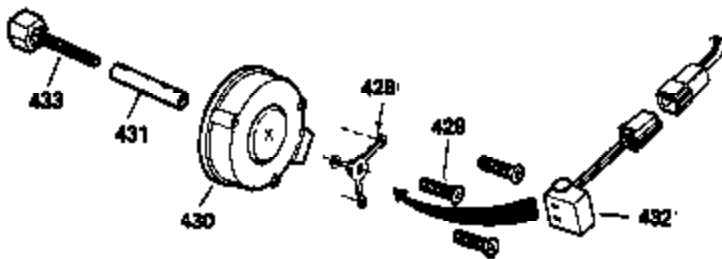

Engine Parts List #1

Ref #	Part Number	Qty	Description
341	34158	1	Fuel Tank Bracket
342	650561	1	Screw, 1/4-20 x 5/8"
370A	550223	1	Name Decal
380	632230	1	Carburetor (Incl. 184)
390	590420	1	Rewind Starter
400	33235A	1	* Gasket Set (Incl. items marked PK i n notes) Incl. part #'s 27272A (2), 27896A (2), 27913A (1), 27915A (2), 28938C (1), 29673 (1), 30684 (1), 31688A (1), 33355A (1), 35865 (1)
420	730225	1	SAE 30 4-Cycle Engine Oil (Quart)
453	29538	1	Engine Mounting Base
454	650542	4	Screw, 5/16-18 x 3/4"

OPTIONAL SPARK ARREST MUFFLER

Ref #	Part Number	Qty	Description
172	28425	1	Valve Cover
242	31691	1	Air Cleaner Bracket
262	29747B	2	Screw, Torx T-40, 5/16-24 x 21/32"
269	35865	1	* Exhaust Manifold Gasket
275	32401	1	Muffler
277	650694A	1	Screw, 5/16-18 x 2"
277A	30196	1	Screw, 5/16-18 x 3/4"
279B	26073	1	Washer
291	30962	1	Fuel Line
370	34346	1	Instruction Decal

**ADD-ON ALTERNATOR
AC LIGHTING OR DC CHARGING**

730571
Can be used on H50-60 with
stamped steel starter.

**STANDARD POINT
IGNITION**

SOLID STATE

Ref #	Part Number	Qty	Description
90	611084	1	Flywheel
100	34443A	1	Solid State Ignition
102	650872	2	Solid State Mounting Stud
103	650814	2	Screw, Torx T-15, 10-24 x 1"
172	28425	1	Valve Cover
173	35350	1	Breather Tube
239	27272A	1	* Air Cleaner Gasket
242	31691	1	Air Cleaner Bracket
245	30727	1	Air Cleaner Filter
269	35865	1	* Exhaust Manifold Gasket
277A	30196	1	Screw, 5/16-18 x 3/4"
279B	26073	1	Washer
291	30962	1	Fuel Line