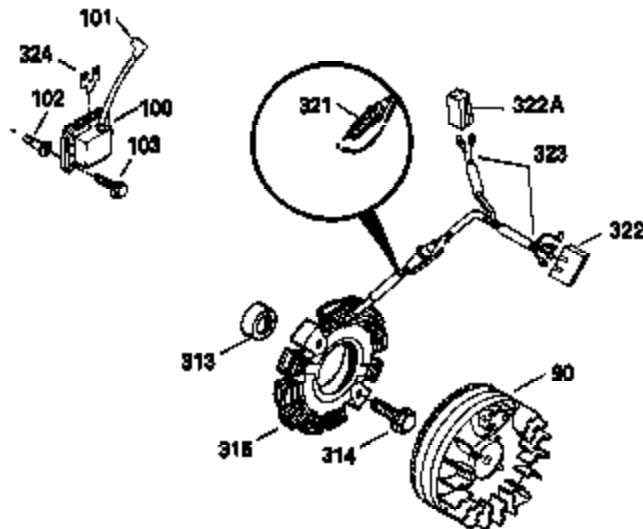

Engine Parts List #1

Ref #	Part Number	Qty	Description
341	34158	1	Fuel Tank Bracket
342	650561	1	Screw, 1/4-20 x 5/8"
370A	550223	1	Name Decal
380	632230	1	Carburetor (Incl. 184)
390	590420	1	Rewind Starter
400	33235A	1	* Gasket Set (Incl. items marked PK i n notes) Incl. part #'s 27272A (2), 27896A (2), 27913A (1), 27915A (2), 28938C (1), 29673 (1), 30684 (1), 31688A (1), 33355A (1), 35865 (1)
420	730225	1	SAE 30 4-Cycle Engine Oil (Quart)
453	29538	1	Engine Mounting Base
454	650542	4	Screw, 5/16-18 x 3/4"

**ADD-ON ALTERNATOR
AC LIGHTING OR DC CHARGING**

730571
Can be used on H50-60 with
stamped steel starter.

**STANDARD POINT
IGNITION**

SOLID STATE

Ref #	Part Number	Qty	Description
90	611084	1	Flywheel
100	34443A	1	Solid State Ignition
102	650872	2	Solid State Mounting Stud
103	650814	2	Screw, Torx T-15, 10-24 x 1"
172	28425	1	Valve Cover
173	35350	1	Breather Tube
239	27272A	1	* Air Cleaner Gasket
242	31691	1	Air Cleaner Bracket
245	30727	1	Air Cleaner Filter
269	35865	1	* Exhaust Manifold Gasket
277A	30196	1	Screw, 5/16-18 x 3/4"
279B	26073	1	Washer
291	30962	1	Fuel Line