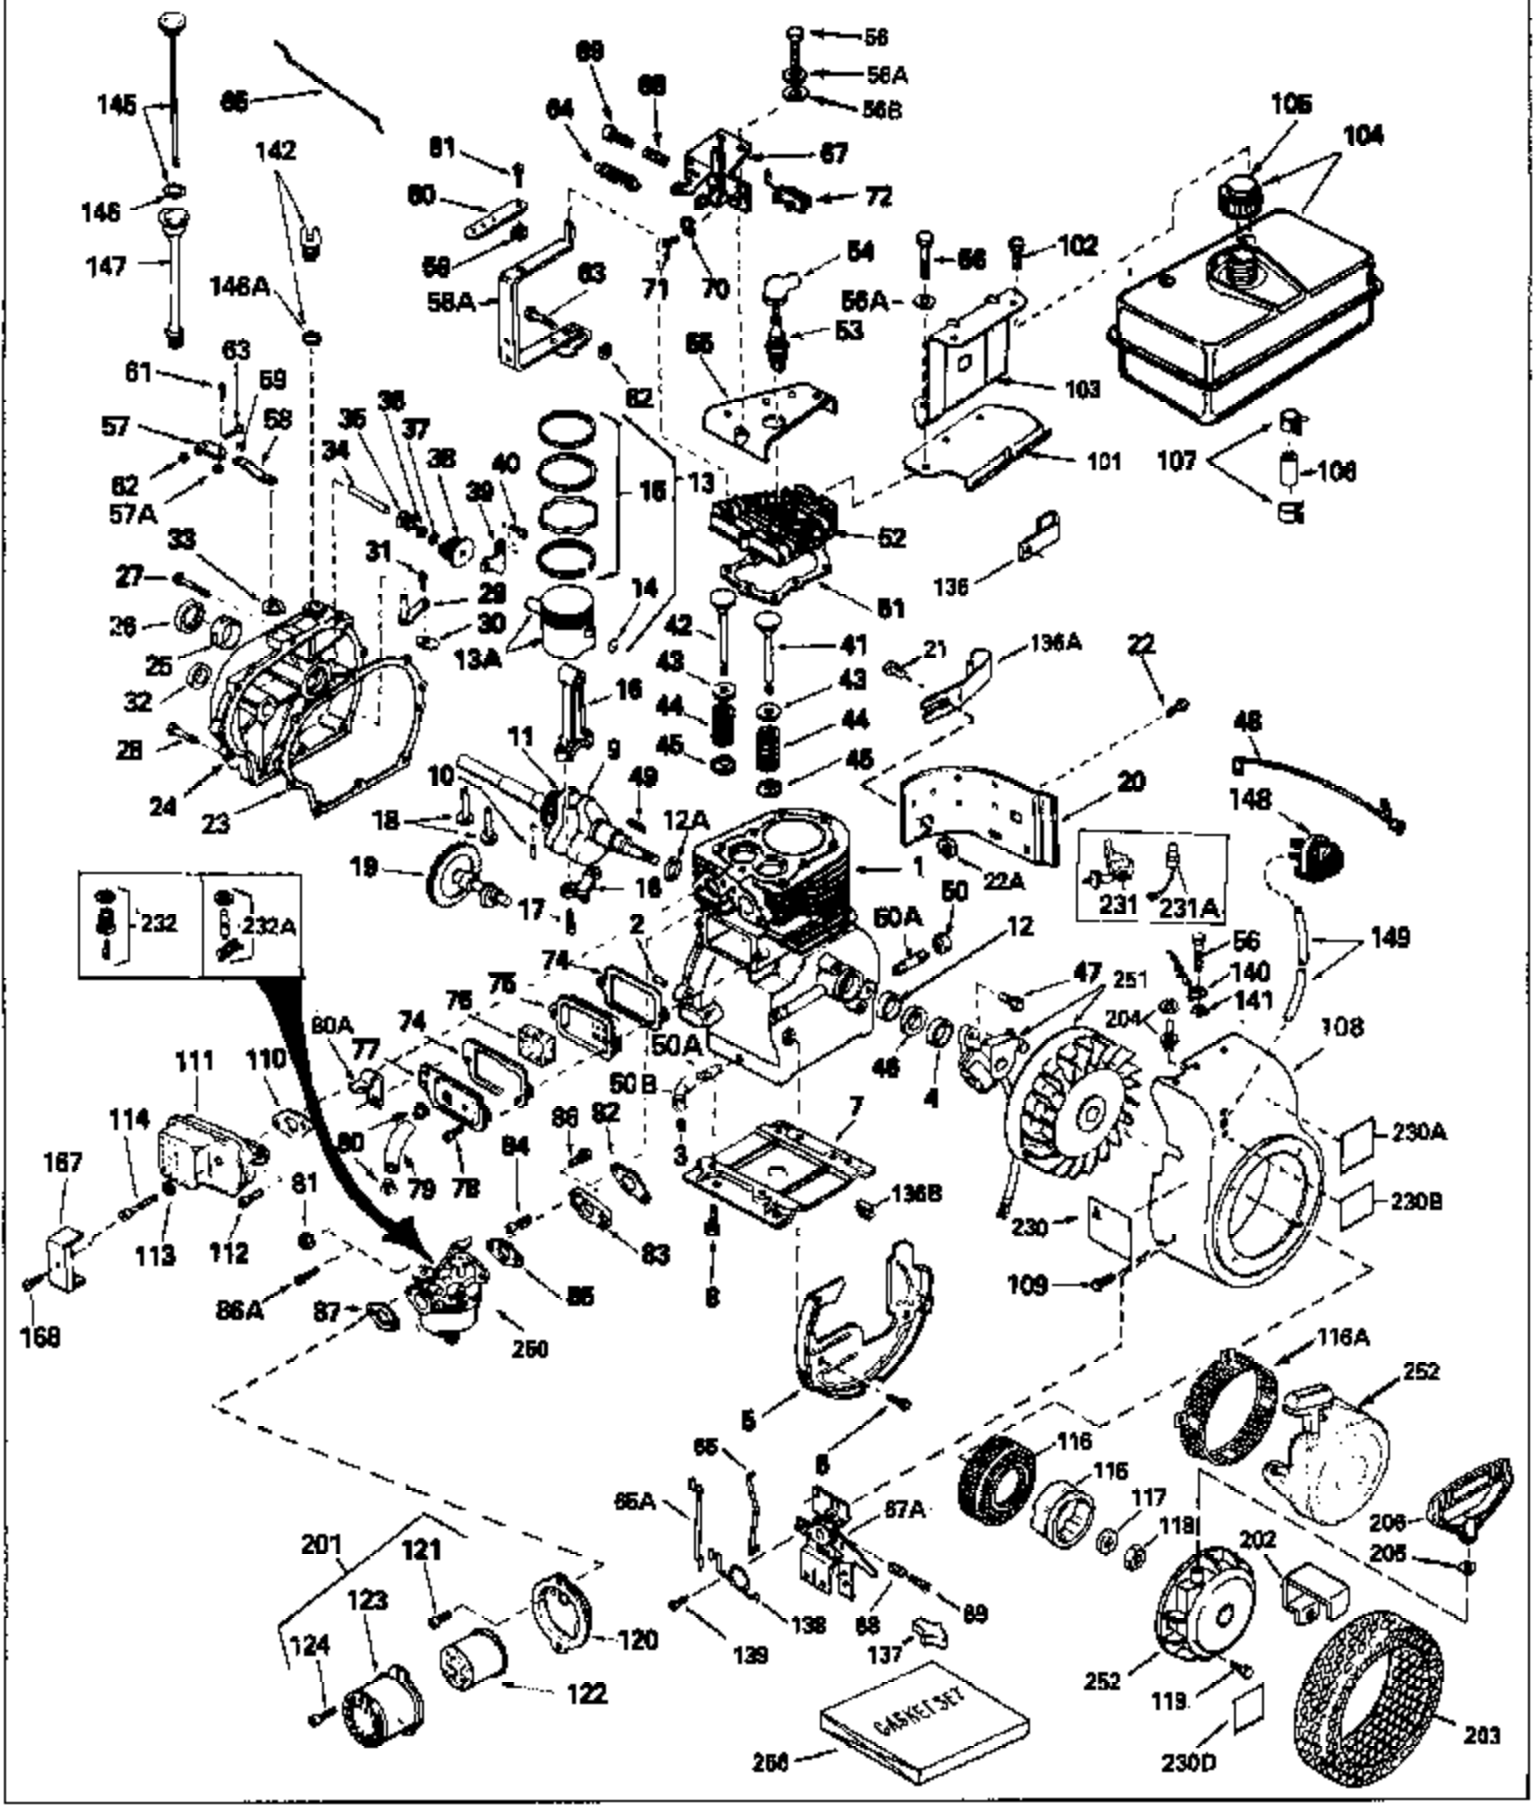

ILLUSTRATION SHOWS TYPICAL PARTS ONLY. ORDER BY PART NUMBER. PARTS NOT LISTED ARE SUPPLIED BY OEM.

Engine Parts List

Ref #	Part Number	Qty	Description
1	34919A		Cylinder (Incl. 2,3 & 4) (2-5/8" Bore)
2	27652		Pin, Dowel
3	27642		Pipe plug, 1/4-18
4	32630		Seal, Oil
5	29536		Blower Housing Baffle (Without electric starter knock out) (Use as required)
5	35256A		Blower Housing Baffle (With electric starter knockout) (As req.)(point ign.)
6	650561		Screw, 1/4-20 x 5/8"
7	29538		Base, Engine mounting
8	650542		Screw, 5/16-18 x 3/4"
9	34886		Crankshaft
10	29783		Pin, Crankshaft gear (Used on early p rod.)
11	27884		Gear, Crankshaft (Used on early produ ction) This gear is serviceable ONLY when it is pinned to the crankshaft.
13	34531		Piston, Pin & Ring Set (Std.) (2-5/8" Bore)
13	34532		Piston, Pin & Ring Set (.010" OS)
13	34533		Piston, Pin & Ring Set (.020" OS)
13A	33312B		Piston & Pin Ass'y. (Std.)(2-5/8")(In cl.14)
13A	33313B		Piston & Pin Ass'y. (.010" OS) (Incl. 14)
13A	33314B		Piston & Pin Ass'y. (.020" OS) (Incl. 14)
14	27888		Ring, Piston pin retaining
15	34854		Ring Set (Std.) (2-5/8" Bore)
15	34855		Ring Set (.010" OS)
15	34856		Ring Set (.020" OS)
16	31380C		Rod Assy., Connecting (Incl. 17)
17	650662C		Bolt, Connecting rod (Incl. 2 pieces)
18	34034		Lifter, Valve
20	30622A		Extension, Blower housing
21	650128		Screw, 10-24 x 1/2"
22	650561		Screw, 1/4-20 x 5/8" (Use as required)
22	30063		Screw, 1/4-20 x 1/2" (Use as required)
23	30684		Gasket Cylinder Cover
24	31451A		Cylinder Cover (Incl.26, 34, 127A, 12 9 & 130)
26	28460		Seal, Oil
27	650488		Screw, 1/4-20 x 1-1/4"
28	650493		Screw, 1/4-20 x 1-3/4"
29	30699C		Rod Assy., Governor (Incl. 30 & 31)
30	30700		Yoke, Governor
31	650494		Screw, 6-40 x 5/16"
33	29642		Ring, Retaining
34	31845		Shaft, Mechanical governor
35	30588A		Spool, Governor
36	35479		Washer, Flat
37	29193		Ring, Retaining
38	30591		Gear Assy., Governor
39	31843A		Bracket, Governor gear
40	650836		Screw, 10-24 x 1/2"
41	32783		Intake Valve (Std.)
41	32784		Intake Valve (1/32" OS)
42	27878A		Exhaust Valve (Std.)
42	27880A		Exhaust Valve (1/32" OS)
43	27882		Cap, Upper valve spring
44	27881		Spring, valve
45	32581		Cap, Lower valve spring
46	33876		Gasket, Stator