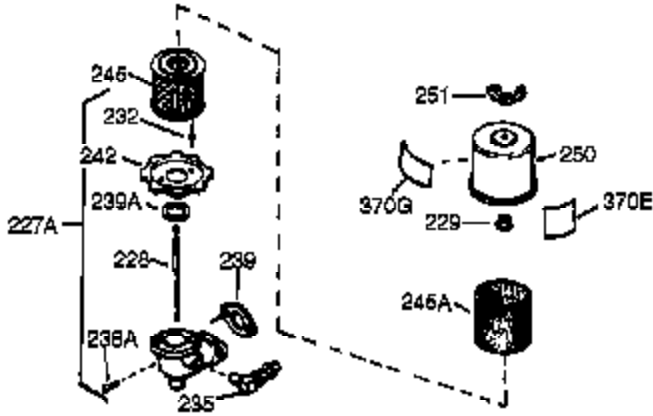

**OPTIONAL
STARTER MUFF KIT**

730571

Can be used on H60-60 with stamped steel starter.