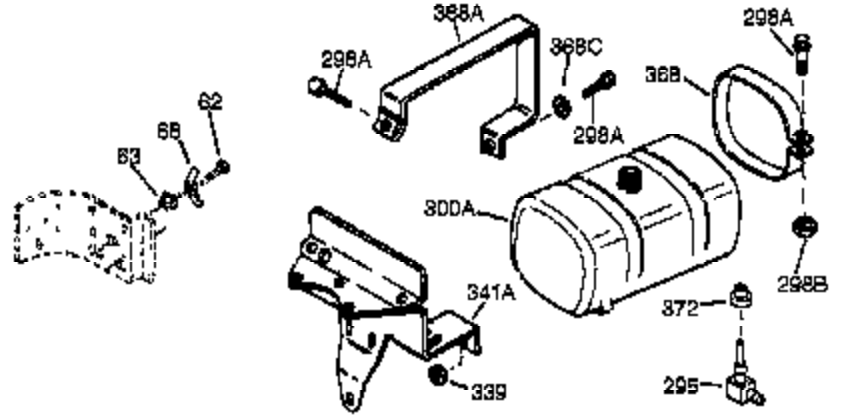

OPTIONAL 110-120 VOLT STARTER MOTOR KIT