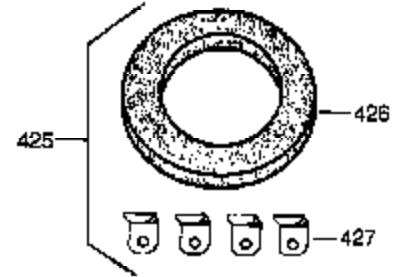

Engine Parts List #1

Ref #	Part Number	Qty	Description
308	35540	1	Fill Tube Clip
310	36205	1	Dipstick
325	29443	1	Wire Clip
327	35392	1	Starter Plug
340	34159	1	Fuel Tank Bracket
341	34158	1	Fuel Tank Bracket
342	650561	1	Screw, 1/4-20 x 5/8"
355	590701	1	Starter Handle
370A	34612	1	Instruction Decal
370	36261	1	Instruction Decal
370B	35274	1	Instruction Decal
380	632230	1	Carburetor (Incl. 184)
390	590688	1	Rewind Starter (Note: This engine could have been built with 590694 starter. Refer to the design of the air intake louvers for part identification. Individual starter parts do not interchange.)
400	36447	1	* Gasket Set (Incl. items marked PK i n notes) Incl. part #'s 26756 (1), 27272A (1), 27896A (2), 27915A (1), 29673 (1), 30684 (1), 31688A (1), 33629 (1), 34912 (1), 35865 (1), 36445 (1)
453	29538	1	Engine Mounting Base
454	650542	4	Screw, 5/16-18 x 3/4"

Ref #	Part Number	Qty	Description
172	28425	1	Valve Cover
262	29747B	2	Screw, Torx T-40, 5/16-24 x 21/32"
269	35865	1	* Exhaust Manifold Gasket
277A	30196	1	Screw, 5/16-18 x 3/4"

**OPTIONAL
 STARTER MUFF KIT**