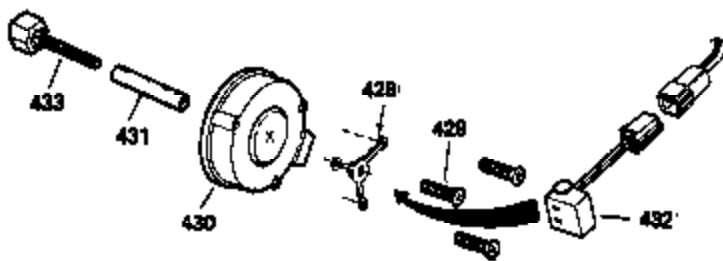

OPTIONAL SPARK ARREST MUFFLER

Ref #	Part Number	Qty	Description
172	28425	1	Valve Cover
262	29747B	2	Screw, Torx T-40, 5/16-24 x 21/32"
274	35865	1	* Exhaust Manifold Gasket
275	32401	1	Muffler
277	650694A	1	Screw, 5/16-18 x 2"
277A	30196	1	Screw, 5/16-18 x 3/4"
370B	35274	1	Instruction Decal
370	36261	1	Instruction Decal

**ADD-ON ALTERNATOR
AC LIGHTING OR DC CHARGING**

730571
Can be used on H50-60 with
stamped steel starter.

SOLID STATE

Ref #	Part Number	Qty	Description
90	611084	1	Flywheel
100	34443A	1	Solid State Ignition
102	650872	2	Solid State Mounting Stud
103	650814	2	Screw, Torx T-15, 10-24 x 1"
172	28425	1	Valve Cover
173	35350	1	Breather Tube
239	27272A	1	* Air Cleaner Gasket
245	30727	1	Air Cleaner Filter
277A	30196	1	Screw, 5/16-18 x 3/4"