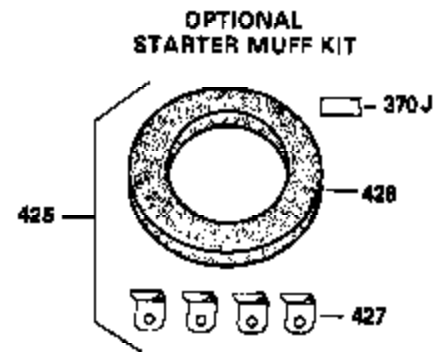

730571
Can be used on H50-60 with
stamped steel starter.