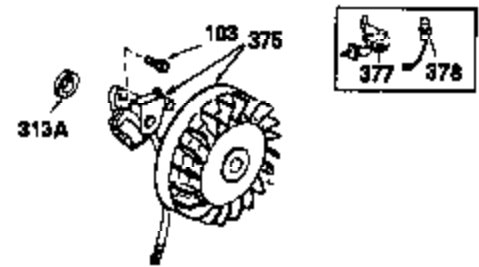

**ADD-ON ALTERNATOR
AC LIGHTING OR DC CHARGING**