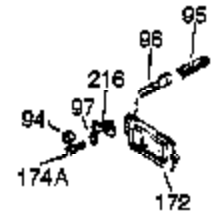

OPTIONAL 110-120 VOLT STARTER MOTOR KIT