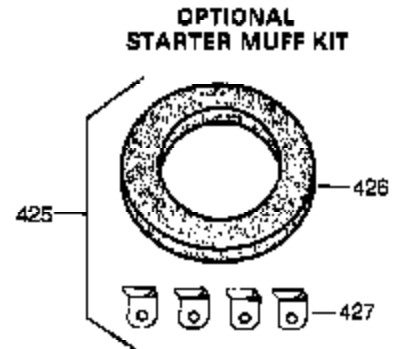

Engine Parts List #1

Ref #	Part Number	Qty	Description
308	35540	1	Fill Tube Clip
310	36205	1	Dipstick
325	29443	1	Wire Clip
340	34168A	1	Fuel Tank Bracket
341	34167	1	Fuel Tank Bracket
342	30063	1	Screw, Torx T-30, 1/4-20 x 1/2"
355	590701	1	Starter Handle
370K	36695	1	6.0 H.P. Decal
370	36261	1	Identification Decal
370C	35274	1	Oil Instruction Decal
380	632230	1	Carburetor (Incl. 184)
390	590732A	1	Rewind Starter (Note: This engine could have been built with 590738 starter. Refer to the design of the rope pulley strength ribs for part identification. Individual starter parts do not interchange.)
400	36447	1	* Gasket Set (Incl. items marked PK i n notes) Incl. part #'s 26756 (1), 27272A (1), 27896A (2), 27915A (1), 29673 (1), 30684 (1), 31688A (1), 33629 (1), 34912 (1), 35865 (1), 36445 (1)
420	730225	1	SAE 30 4-Cycle Engine Oil (Quart)
453	29538	1	Engine Mounting Base
454	650542	4	Screw, 5/16-18 x 3/4"

OPTIONAL 110-120 VOLT STARTER MOTOR KIT

Ref #	Part Number	Qty	Description
172	28425	1	Valve Cover
262	29747B	2	Screw, Torx T-40, 5/16-24 x 21/32"
269	35865	1	* Exhaust Manifold Gasket
277A	30196	1	Screw, 5/16-18 x 3/4"
370C	35274	1	Oil Instruction Decal