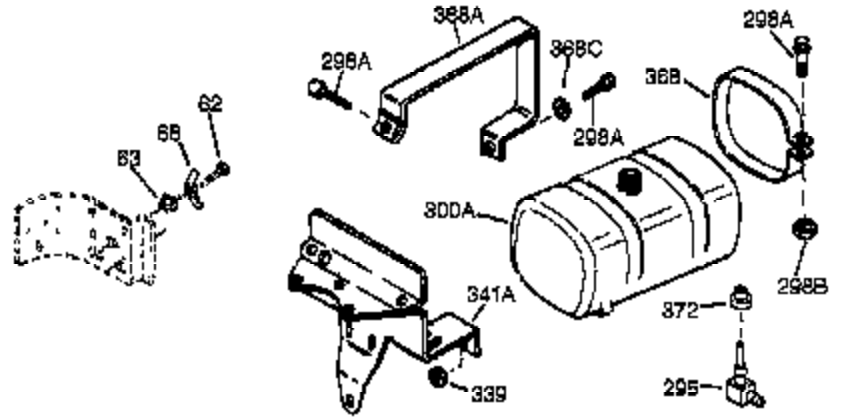

Ref #	Part Number	Qty	Description
172	28425	1	Valve Cover
262	29747B	2	Screw, Torx T-40, 5/16-24 x 21/32"
269	35865	1	* Exhaust Manifold Gasket
277A	30196	1	Screw, 5/16-18 x 3/4"