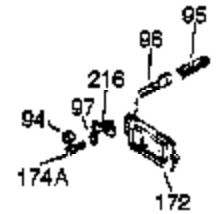

Ref #	Part Number	Qty	Description
172	28425	1	Valve Cover
262	29747B	2	Screw, Torx T-40, 5/16-24 x 21/32"
269	35865	1	* Exhaust Manifold Gasket
277A	30196	1	Screw, 5/16-18 x 3/4"