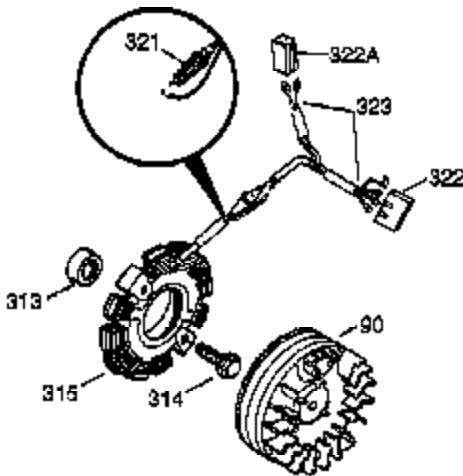

**OPTIONAL
STARTER MUFF KIT**

730571

Can be used on H60-60 with stamped steel starter.