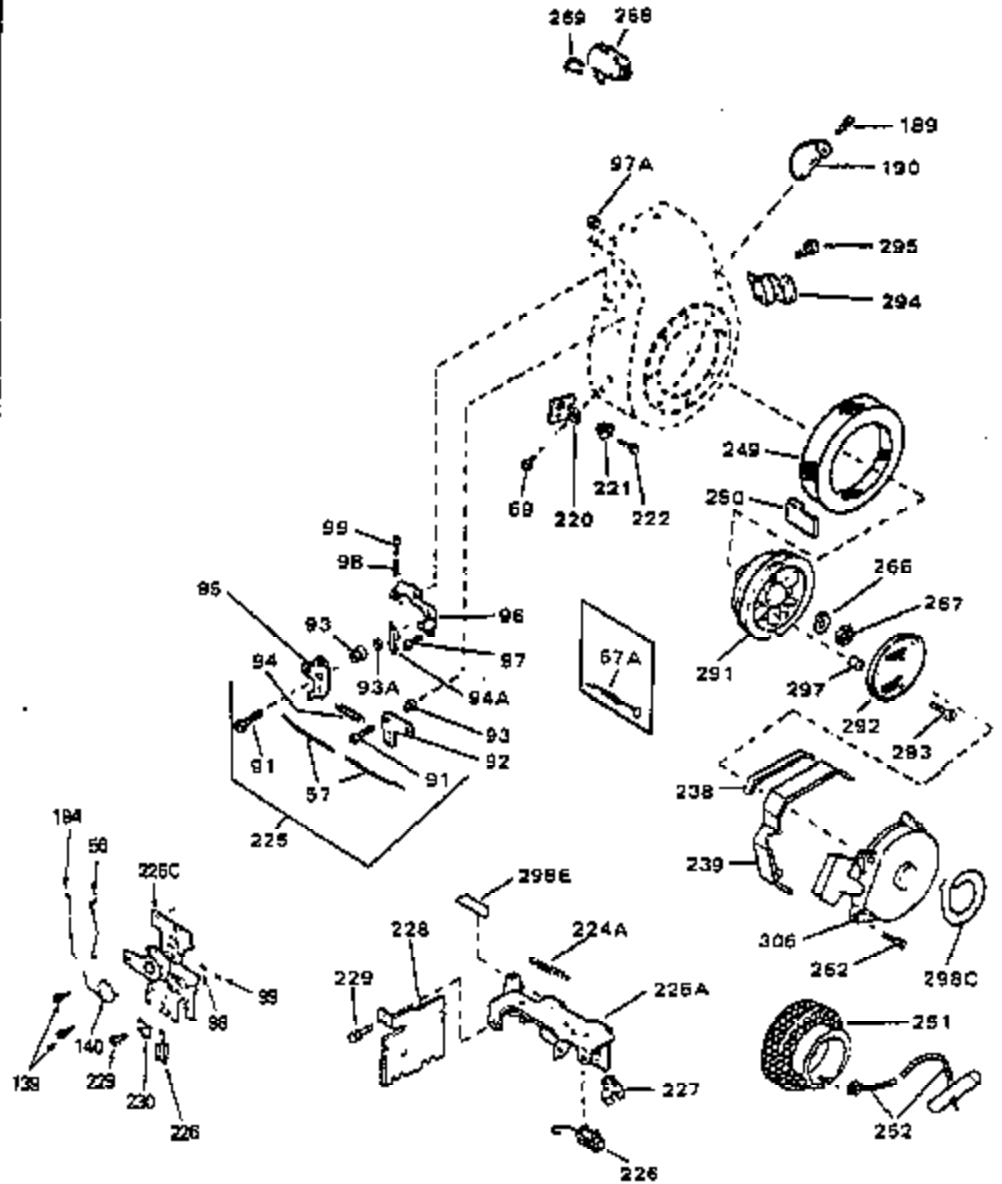

ILLUSTRATION SHOWS TYPICAL PARTS ONLY. ORDER BY PART NUMBER. PARTS NOT LISTED ARE SUPPLIED BY OEM.

Ref #	Part Number	Qty	Description
37A	27261		Washer, Flat (Use as required)
37	650128		Screw, 10-24 x 1/2" (Use as required)
37	650597		Screw, 10-24 x 5/8" (Use as required)
41	28425		Cover, Valve spring
44	32446		Grommet, Breather tube
56	31710		Link, Throttle
69	29747B		Screw, 5/16-24 x 21/32"
98	28569		Compression Spring (Used with 29500 screw)(Use as required)
98	32924		Compression Spring (Used with 650688 screw) (Use as required)
98	31342		Compression Spring (Used with 650549 screw) (Use as required)
99	650549		Screw, 5-40 x 7/16" (Use as required)
99	29500		Screw, 8-32 x 3/4" (Use as required)
99	650688		Screw, 10-32 x 1 (Use as required)
182	32683A		Gasket, Fuel pump cover (Use as required)
183	32955		Cover, Fuel pump pad (Use as required)
184	9556		Plug, Pipe 1/8-27 (Use as required)
185	30063		Screw, 1/4-20 x 1/2" (Use as required)
225	730152		Control Bracket(Incl.91 thru 97)(As req.)
226	610973		Terminal Assy.
227	33177		Terminal (Use as required)
229	28942		Screw, 10-32 x 3/8"
230	27793		Clip, Conduit
262	29716		Screw, 1/4-28 x 7/16"
266	650815		Washer, Belleville
267	8116		Nut, Hex
305	33018		Harness Assy., Adapter (Use as required)
308	33328D		Starter Motor Kit (110-120 Volt) NOTE: This 110-120 volt starter motor kit may have been added to this engine. This can be added only if cylinder has drilled and tapped starter mounting bosses and a ring gear flywheel has been added (see #309). Refer to service number stamped on end cap of motor,
309	30811A		Flywheel (Ring gear flywheel required on engines using 110-120 volt starter motor kits listed above.)