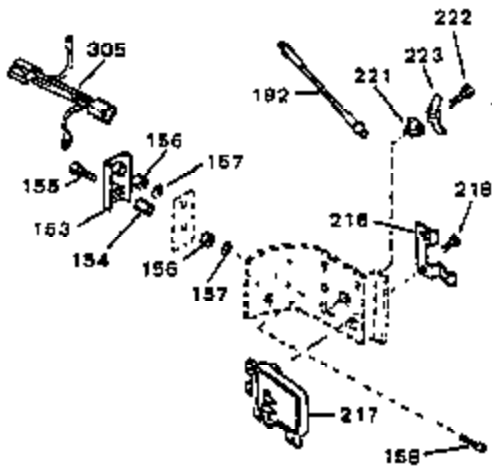

ILLUSTRATION SHOWS TYPICAL PARTS ONLY. ORDER BY PART NUMBER. PARTS NOT LISTED ARE SUPPLIED BY OEM.

Ref #	Part Number	Qty	Description
37A	27261		Washer, Flat (Use as required)
37	650128		Screw, 10-24 x 1/2" (Use as required)
37	650597		Screw, 10-24 x 5/8" (Use as required)
41	28425		Cover, Valve spring
44	32446		Grommet, Breather tube
56	31710		Link, Throttle
69	29747B		Screw, 5/16-24 x 21/32"
98	28569		Compression Spring (Used with 29500 screw)(Use as required)
98	32924		Compression Spring (Used with 650688 screw) (Use as required)
98	31342		Compression Spring (Used with 650549 screw) (Use as required)
99	650549		Screw, 5-40 x 7/16" (Use as required)
99	29500		Screw, 8-32 x 3/4" (Use as required)
99	650688		Screw, 10-32 x 1 (Use as required)
182	32683A		Gasket, Fuel pump cover (Use as required)
183	32955		Cover, Fuel pump pad (Use as required)
184	9556		Plug, Pipe 1/8-27 (Use as required)
185	30063		Screw, 1/4-20 x 1/2" (Use as required)
225	730152		Control Bracket(Incl.91 thru 97)(As req.)
226	610973		Terminal Assy.
227	33177		Terminal (Use as required)
229	28942		Screw, 10-32 x 3/8"
230	27793		Clip, Conduit
262	29716		Screw, 1/4-28 x 7/16"
266	650815		Washer, Belleville
267	8116		Nut, Hex
305	33018		Harness Assy., Adapter (Use as required)
308	33328D		Starter Motor Kit (110-120 Volt) NOTE: This 110-120 volt starter motor kit may have been added to this engine. This can be added only if cylinder has drilled and tapped starter mounting bosses and a ring gear flywheel has been added (see #309). Refer to service number stamped on end cap of motor,
309	30811A		Flywheel (Ring gear flywheel required on engines using 110-120 volt starter motor kits listed above.)