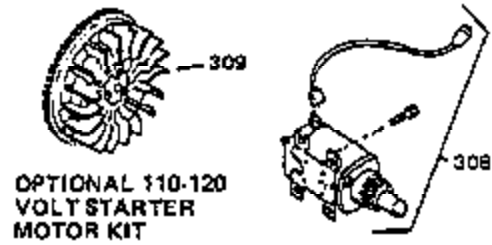

ILLUSTRATION SHOWS TYPICAL PARTS ONLY. ORDER BY PART NUMBER. PARTS NOT LISTED ARE SUPPLIED BY OEM.

Ref #	Part Number	Qty	Description
37A	27261		Washer, Flat (Use as required)
37	650128		Screw, 10-24 x 1/2" (Use as required)
37	650597		Screw, 10-24 x 5/8" (Use as required)
41	28425		Cover, Valve spring
44	32446		Grommet, Breather tube
56	31710		Link, Throttle
69	29747B		Screw, 5/16-24 x 21/32"
98	28569		Compression Spring (Used with 29500 screw)(Use as required)
98	32924		Compression Spring (Used with 650688 screw) (Use as required)
98	31342		Compression Spring (Used with 650549 screw) (Use as required)
99	650549		Screw, 5-40 x 7/16" (Use as required)
99	29500		Screw, 8-32 x 3/4" (Use as required)
99	650688		Screw, 10-32 x 1 (Use as required)
182	32683A		Gasket, Fuel pump cover (Use as required)
183	32955		Cover, Fuel pump pad (Use as required)
184	9556		Plug, Pipe 1/8-27 (Use as required)
185	30063		Screw, 1/4-20 x 1/2" (Use as required)
225	730152		Control Bracket(Incl.91 thru 97)(As req.)
226	610973		Terminal Assy.
227	33177		Terminal (Use as required)
229	28942		Screw, 10-32 x 3/8"
230	27793		Clip, Conduit
262	29716		Screw, 1/4-28 x 7/16"
266	650815		Washer, Belleville
267	8116		Nut, Hex
305	33018		Harness Assy., Adapter (Use as required)
308	33328D		Starter Motor Kit (110-120 Volt) NOTE: This 110-120 volt starter motor kit may have been added to this engine. This can be added only if cylinder has drilled and tapped starter mounting bosses and a ring gear flywheel has been added (see #309). Refer to service number stamped on end cap of motor,
309	30811A		Flywheel (Ring gear flywheel required on engines using 110-120 volt starter motor kits listed above.)