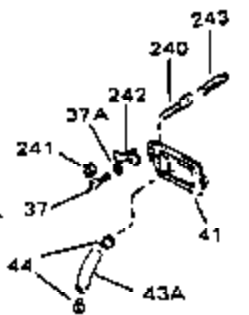

ILLUSTRATION SHOWS TYPICAL PARTS ONLY. ORDER BY PART NUMBER. PARTS NOT LISTED ARE SUPPLIED BY OEM.

Ref #	Part Number	Qty	Description
37A	27261		Washer, Flat (Use as required)
37	650128		Screw, 10-24 x 1/2" (Use as required)
37	650597		Screw, 10-24 x 5/8" (Use as required)
41	28425		Cover, Valve spring
44	32446		Grommet, Breather tube
56	31710		Link, Throttle
69	29747B		Screw, 5/16-24 x 21/32"
98	28569		Compression Spring (Used with 29500 screw)(Use as required)
98	32924		Compression Spring (Used with 650688 screw) (Use as required)
98	31342		Compression Spring (Used with 650549 screw) (Use as required)
99	650549		Screw, 5-40 x 7/16" (Use as required)
99	29500		Screw, 8-32 x 3/4" (Use as required)
99	650688		Screw, 10-32 x 1 (Use as required)
182	32683A		Gasket, Fuel pump cover (Use as required)
183	32955		Cover, Fuel pump pad (Use as required)
184	9556		Plug, Pipe 1/8-27 (Use as required)
185	30063		Screw, 1/4-20 x 1/2" (Use as required)
225	730152		Control Bracket(Incl.91 thru 97)(As req.)
226	610973		Terminal Assy.
227	33177		Terminal (Use as required)
229	28942		Screw, 10-32 x 3/8"
230	27793		Clip, Conduit
262	29716		Screw, 1/4-28 x 7/16"
266	650815		Washer, Belleville
267	8116		Nut, Hex
305	33018		Harness Assy., Adapter (Use as required)
308	33328D		Starter Motor Kit (110-120 Volt) NOTE: This 110-120 volt starter motor kit may have been added to this engine. This can be added only if cylinder has drilled and tapped starter mounting bosses and a ring gear flywheel has been added (see #309). Refer to service number stamped on end cap of motor,
309	30811A		Flywheel (Ring gear flywheel required on engines using 110-120 volt starter motor kits listed above.)