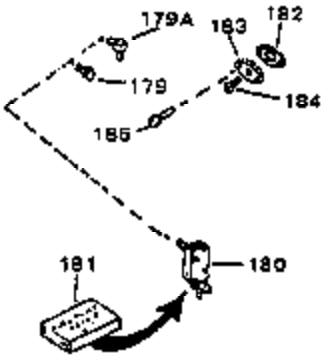

ILLUSTRATION SHOWS TYPICAL PARTS ONLY. ORDER BY PART NUMBER. PARTS NOT LISTED ARE SUPPLIED BY OEM.

Ref #	Part Number	Qty	Description
37A	27261		Washer, Flat (Use as required)
37	650128		Screw, 10-24 x 1/2" (Use as required)
37	650597		Screw, 10-24 x 5/8" (Use as required)
41	28425		Cover, Valve spring
44	32446		Grommet, Breather tube
56	31710		Link, Throttle
69	29747B		Screw, 5/16-24 x 21/32"
98	28569		Compression Spring (Used with 29500 screw)(Use as required)
98	32924		Compression Spring (Used with 650688 screw) (Use as required)
98	31342		Compression Spring (Used with 650549 screw) (Use as required)
99	650549		Screw, 5-40 x 7/16" (Use as required)
99	29500		Screw, 8-32 x 3/4" (Use as required)
99	650688		Screw, 10-32 x 1 (Use as required)
182	32683A		Gasket, Fuel pump cover (Use as required)
183	32955		Cover, Fuel pump pad (Use as required)
184	9556		Plug, Pipe 1/8-27 (Use as required)
185	30063		Screw, 1/4-20 x 1/2" (Use as required)
225	730152		Control Bracket(Incl.91 thru 97)(As req.)
226	610973		Terminal Assy.
227	33177		Terminal (Use as required)
229	28942		Screw, 10-32 x 3/8"
230	27793		Clip, Conduit
262	29716		Screw, 1/4-28 x 7/16"
266	650815		Washer, Belleville
267	8116		Nut, Hex
305	33018		Harness Assy., Adapter (Use as required)
308	33328D		Starter Motor Kit (110-120 Volt) NOTE: This 110-120 volt starter motor kit may have been added to this engine. This can be added only if cylinder has drilled and tapped starter mounting bosses and a ring gear flywheel has been added (see #309). Refer to service number stamped on end cap of motor,
309	30811A		Flywheel (Ring gear flywheel required on engines using 110-120 volt starter motor kits listed above.)