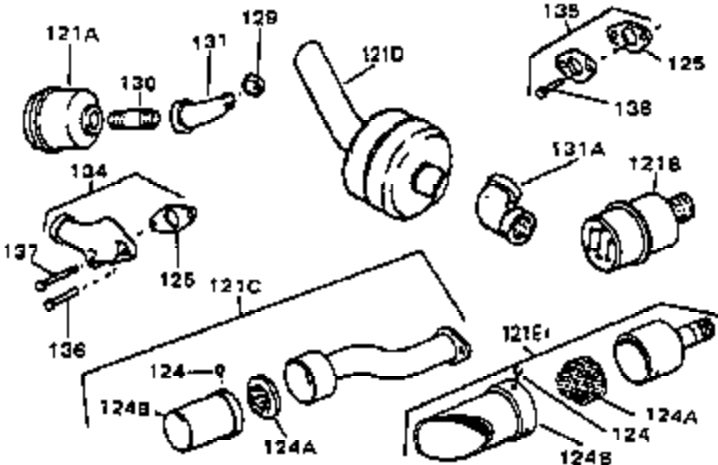

ILLUSTRATION SHOWS TYPICAL PARTS ONLY. ORDER BY PART NUMBER, PARTS NOT LISTED ARE SUPPLIED BY OEM.

Ref #	Part Number	Qty	Description
35	26073		Washer, Flat (Use as required)
35	650570		Washer, Flat (Use as required)
35	650691		Washer, Flat (Use as required)
36	650697A		Screw, 5/16-18 x 2-1/2" (Use as required)
36	650695A		Screw, 5/16-18 x 2-1/4" (Use as required)
36	650694A		Screw, 5/16-18 x 2" (Use as required)
38	27896A		* Gasket, Breather cover
43	32447		Tube, Breather
81	30196		Screw, 5/16-18 x 3/4" (Use as required)
81	28820		Screw, 10-32 x 1/2" (Use as required)
81	650521		Screw, 10-32 x 1-1/8" (Use as required)
82	27272A		* Gasket, Air cleaner
84A	31700		Element, Air cleaner
86A	34697		Air Cleaner Elbow Assy.(Use in 730561 only.)
89A	730128		Air Cleaner Ass'y. (Incl. 82,90A,90B,90D thru 90G,97 & 298B) (Use as req.)
113A	650665		Screw, 1/4-15 x 3/4"
121E	391026		Muffler (Incl. 124, 124A & 124B) (This spark arrester muffler can be used on any model)
124A	33171		Muffler Screen (Use as required)
124B	33185		Cover & Tube, Muffler (Use as required)
124	650578		Screw, 8-18 x 3/8"
125	27930A		* Gasket, Exhaust
134	31288		Muf.Adapter Kit(Incl.125,136,137)(As req.)
135	730130		Muf.Adapter Kit(Incl.125 & 138)(As required)
136	6021A		Screw, 5/16-18 x 1-1/2" (Use as required)
137	650697A		Screw, 5/16-18 x 2-1/2" (Use as required)
138	30196		Screw, 5/16-18 x 3/4" (Use as required)
233	34819		Air Cleaner Elbow (Incl.44,76,78,83A,86A,100)(Use in 730561 ass'y. only)
234	730561		Air Cleaner Kit (Incl.38,43,44,76,78,79,82,83A,84,84C,86A,87,90,100A,233,29 (Use only on engines with an externally vented fully adjustable carburetor.)
273	650687		Screw, 10-32 x 5/16" (Use as required)