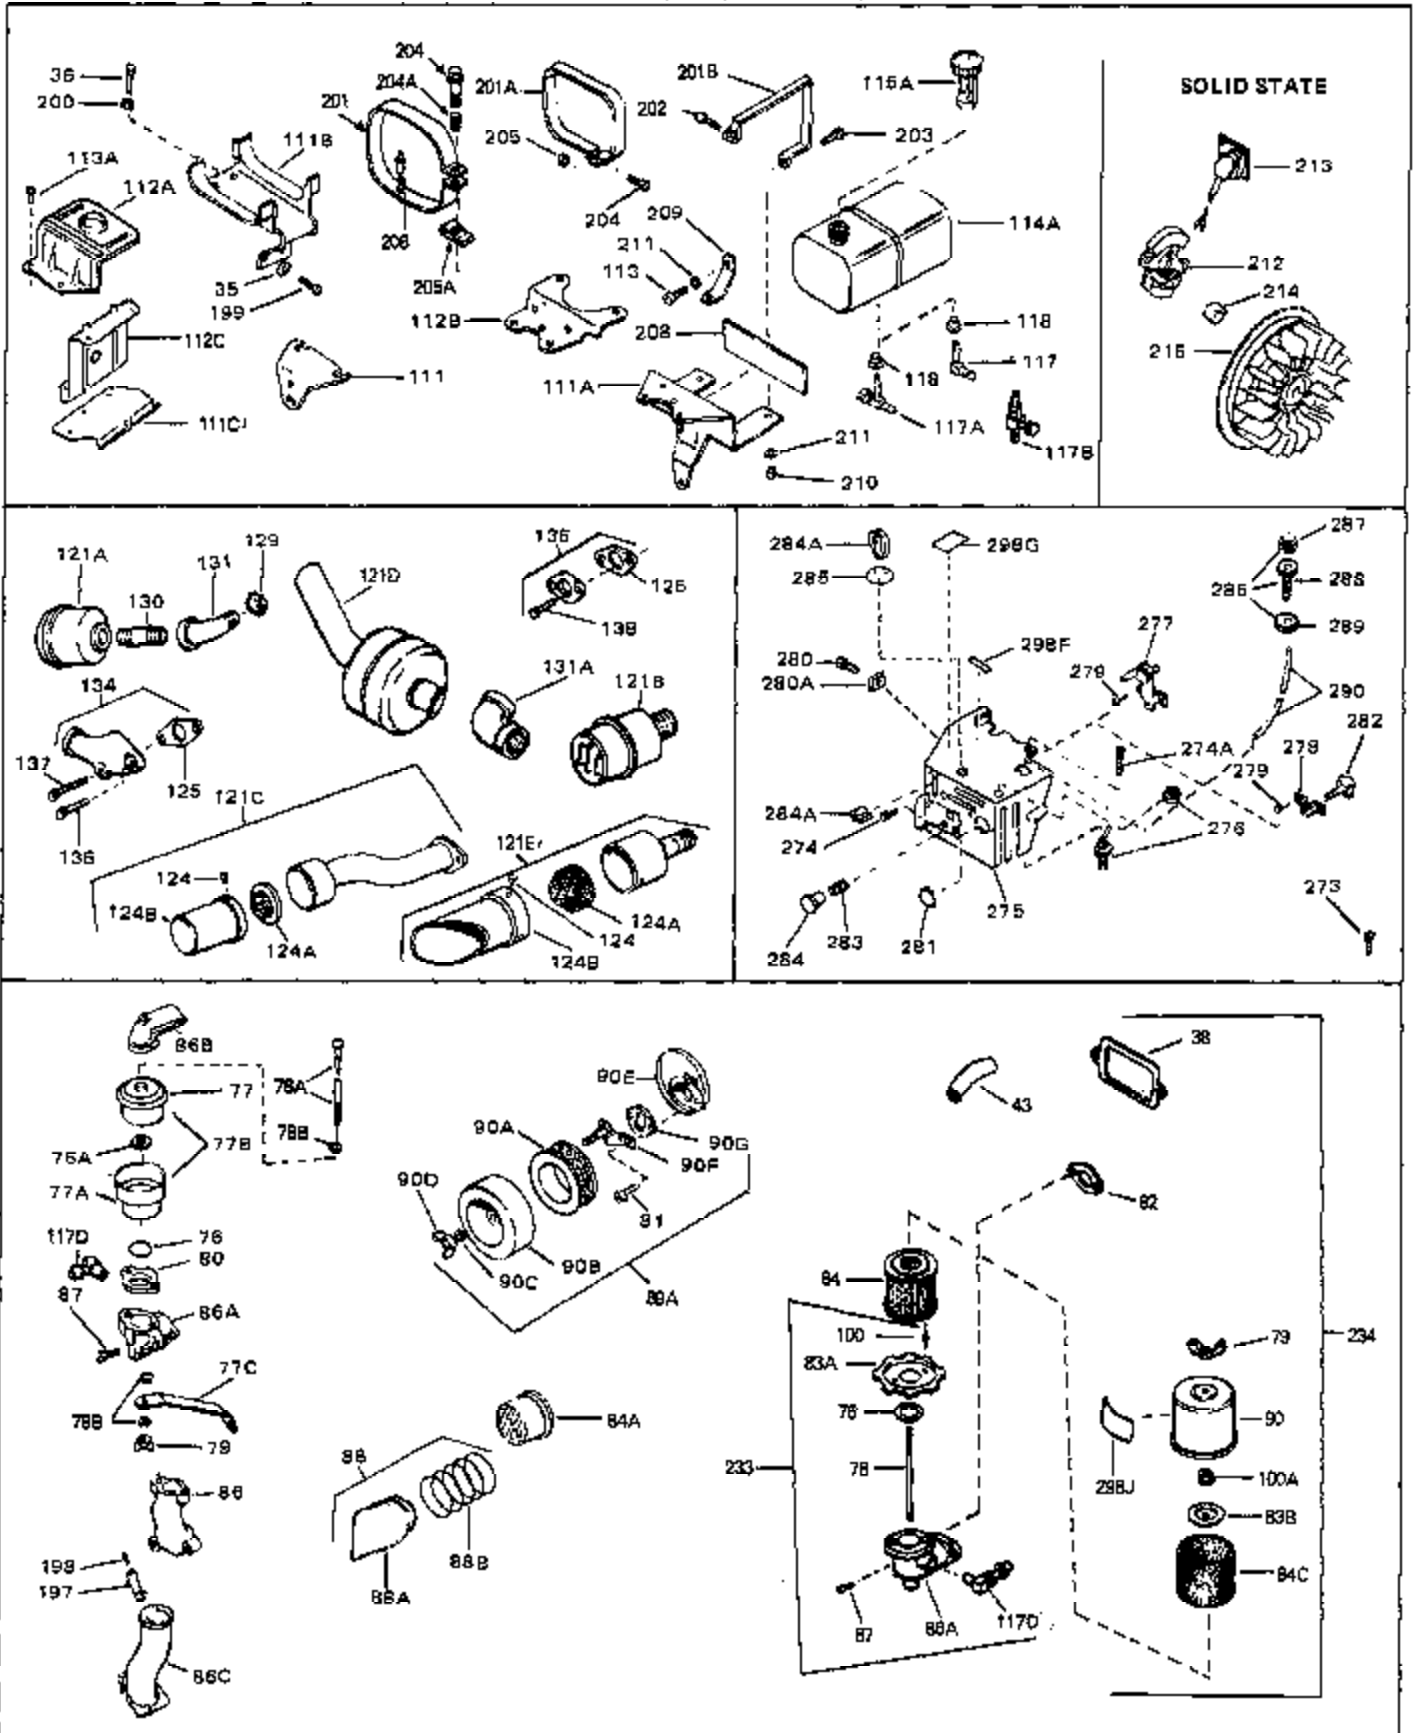

## Engine Parts List #1

Ref #	Part Number	Qty	Description
132	650139	0	Screw
132	650548	0	Screw, Hex washer hd., 8-32 x 5/16
144	650542	0	Screw, Hex hd. cap, 5/16 18 x 13/16
146	29538	0	Base, Mounting
147	650128	0	Screw
148	30622	0	Extension, Blower housing
149A	30747	0	Clip, Shorting
150	16645	0	Lockwasher
186	27275	0	Clip, Hi-tension wire
186	29443	0	Clip, Fuel line
186	33685	0	Clip, Hi-tension wire
193	27276	0	Cover, Spark plug
224	31386	0	Spring, Governor
225B	31726B	0	Bracket Assy., Speed control
226	610973	0	Terminal Assy.
244	31793	0	Bearing, Ball
245	31792	0	Washer, Thrust
246	31855	0	Retainer, Bearing
247	650778	0	Washer, Lock
248	650580	0	Nut, Lock
262	29716	0	Screw
264	32125	0	Cup, Starter
265	590417	0	Screen, Starter cup
266	650815	0	Washer, Belleville
267	8115	0	Nut, Hex
298A	31517	0	Decal, H.P. (5 H.P.)
298A	32173	0	Decal, H.P. (6 H.P.)
298A	33310	0	Decal, Mini-Bike (5 H.P.)
298A	34316	0	Decal, Name
298	34346	0	Decal, Instruction
299	30547A	0	Contact Assy., Breaker
300	30548B	0	Condenser
301	631021	0	Inlet Needle, Seat & Clip Assy.
303	631067A	0	Carburetor
304	610689A	0	Magneto, Tecumseh
306	590420	0	Starter, Rewind
310	33235	0	Gasket Set