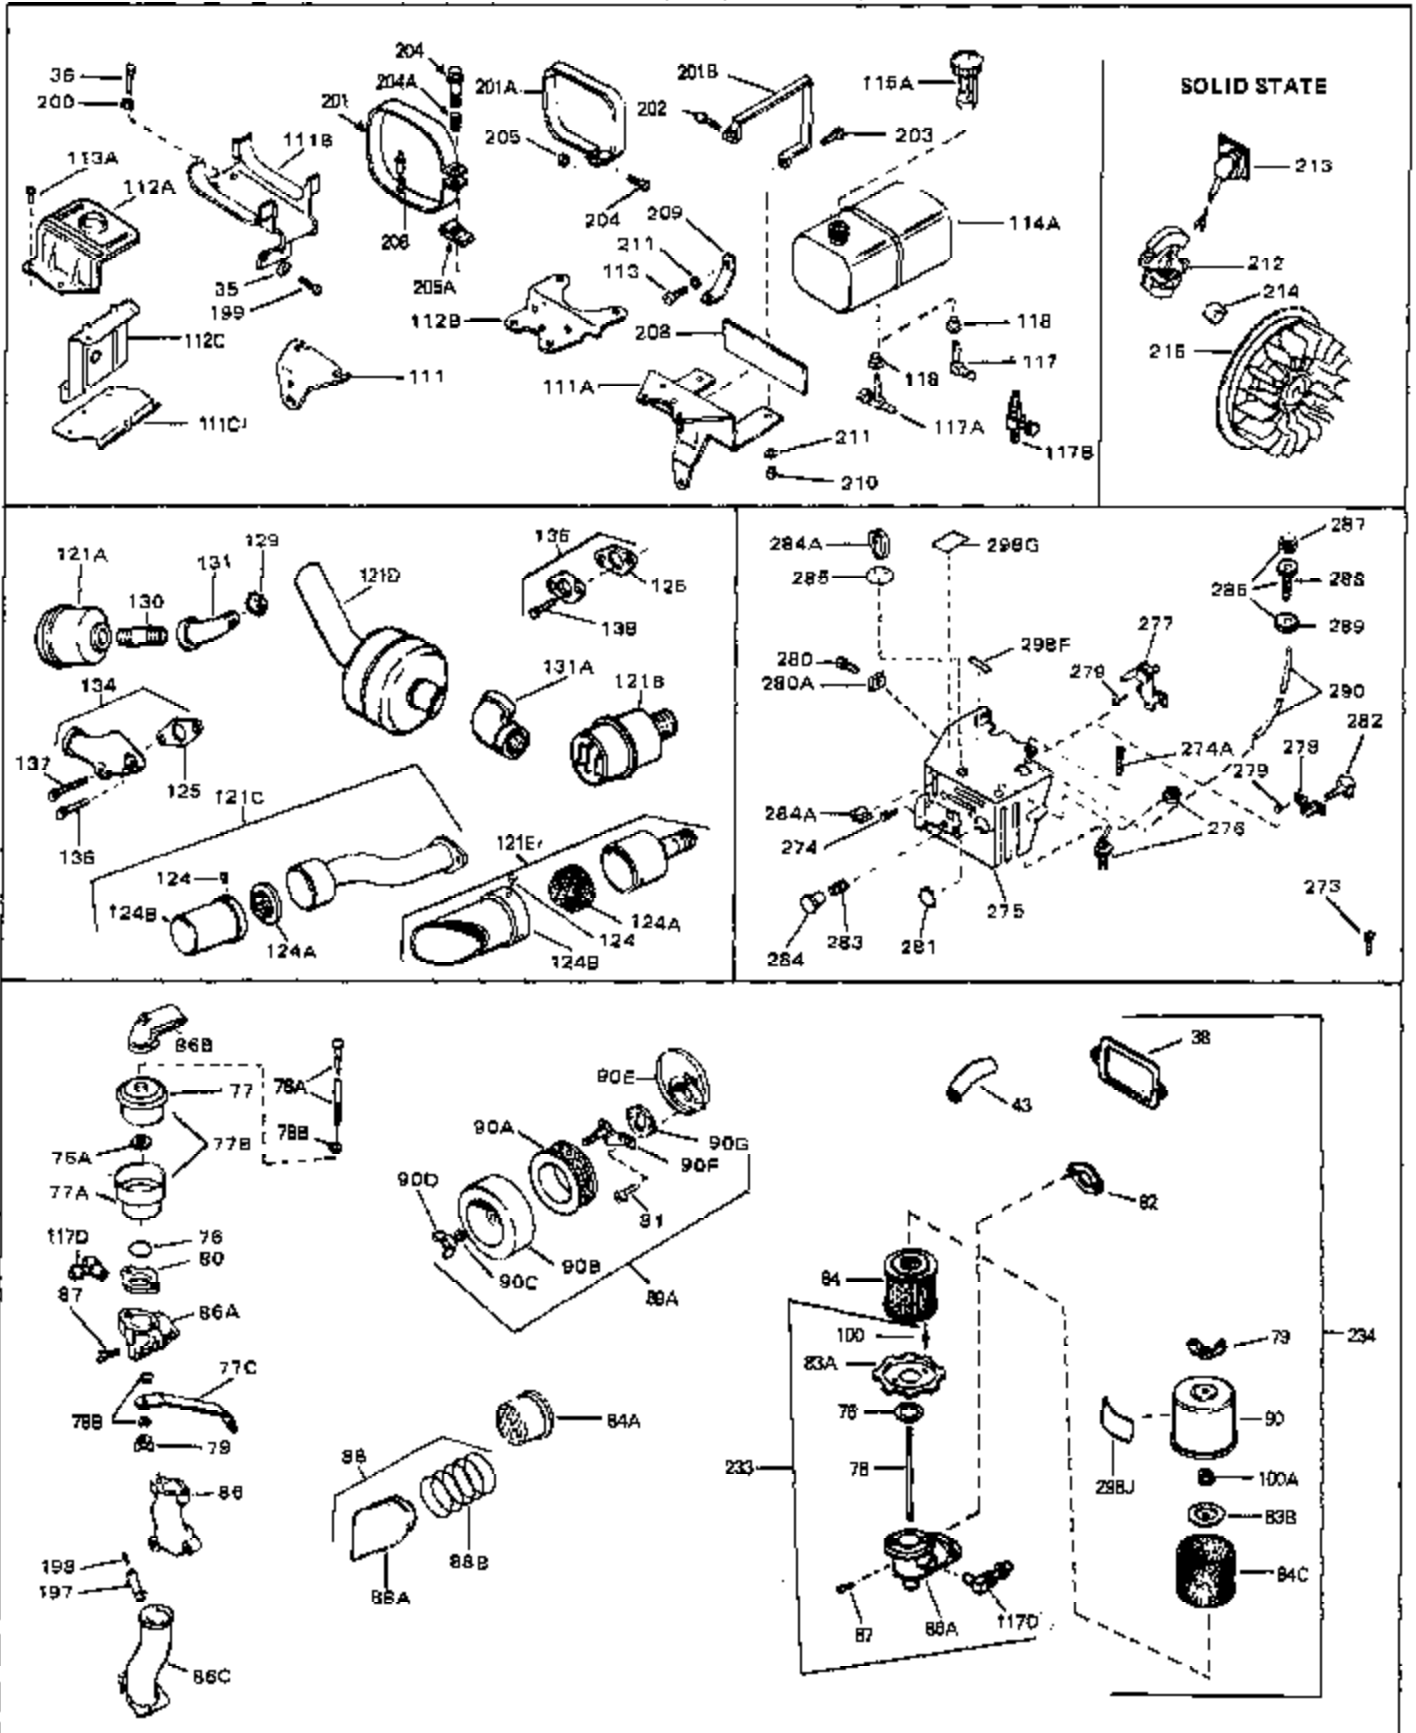

Engine Parts List #2

Ref #	Part Number	Qty	Description
35	26073	0	Washer, Connecting rod bolt
35	650570	0	Washer, Flat
35	650691	0	Washer, Flat
36	650694A	0	Screw, Hex flange hd., 5/16-18 x 2
36	650695A	0	Screw, Hex flange hd., 5/16-18 x 2-1/4
36	650697A	0	Screw, Hex flange hd., 5/16-18 x 2-1/2
38	27896	0	Gasket, Breather cover
43	27627	0	Tube, Breather
81	28820	0	Screw
81	30196	0	Screw
81	650521	0	Screw
82	27272	0	Gasket, Air cleaner
84A	31700	0	Element, Air cleaner
86A	34697	0	Elbow, Air cleaner
89A	730128	0	Cleaner Assy., Air
111A	33353	0	Bracket, Lower fuel tank
112A	33352A	0	Bracket, Upper fuel tank
113A	650273	0	Screw
113	650561	0	Screw
117B	33053	0	Valve, Fuel strainer & shut-off
117	33395	0	Fitting, Fuel line
118	33679	0	Bushing, Fuel fitting
121E	391026	0	Muffler
124A	33171	0	Screen, Muffler
124B	33185	0	Cover & Tube, Muffler
124	650578	0	Screw
125	27930	0	Gasket, Exhaust
134	31288	0	Muffler Adapter Kit
135	730130	0	Muffler Adapter Kit
136	6021A	0	Screw, Hex flange hd., 5/16-18 x 1-1/2
137	650697A	0	Screw, Hex flange hd., 5/16-18 x 2-1/2
138	30196	0	Screw
233	34819	0	Elbow Assy., Air cleaner
234	730561	0	Air Cleaner Kit, Dual Element upright,
273	650687	0	Screw, Pan hd. self-tap, 10-32 x 5/16
284A	32410	0	Knob, Speed control