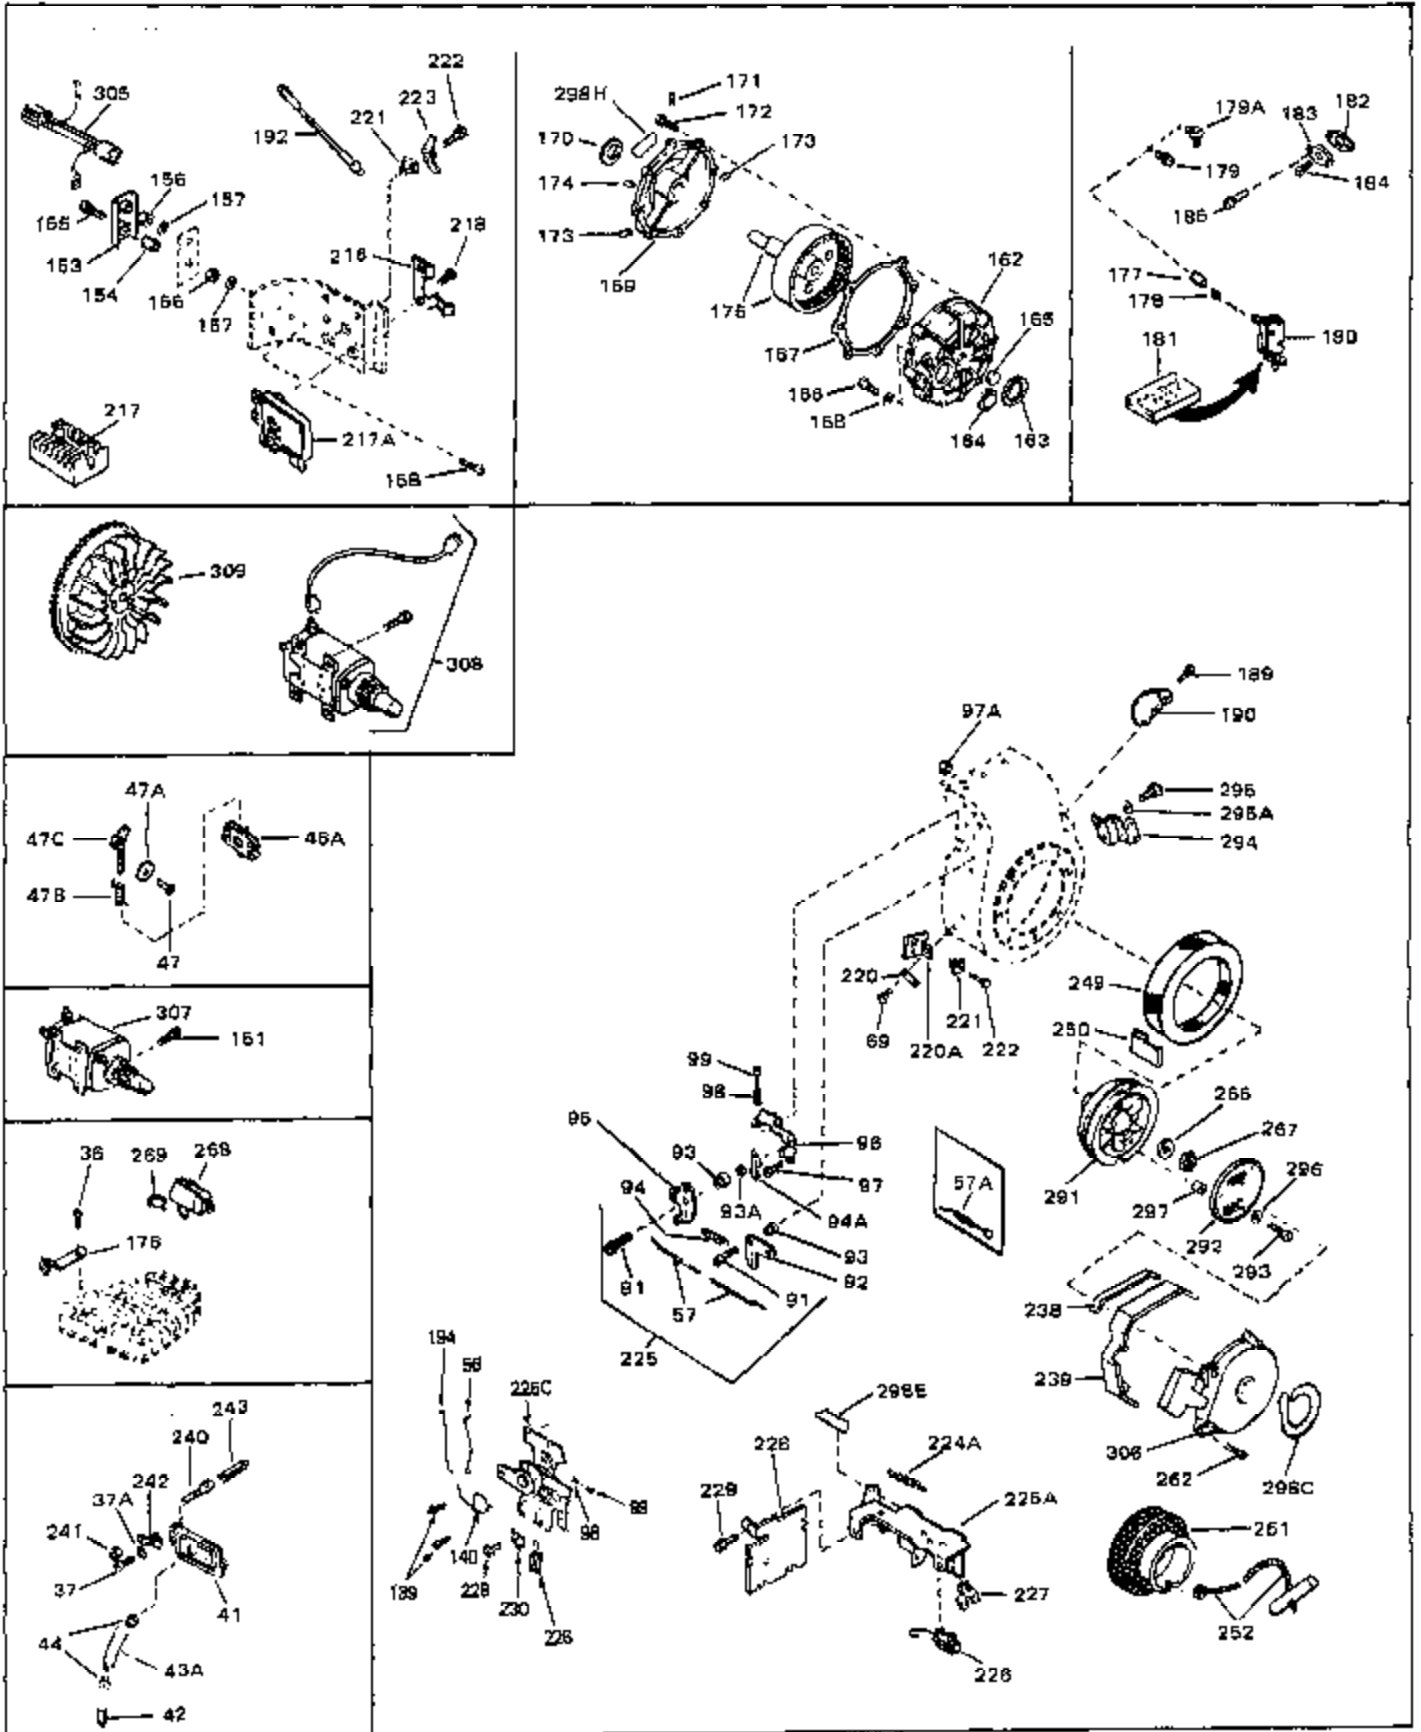

Ref #	Part Number	Qty	Description
36	650694A	0	Screw, Hex flange hd., 5/16-18 x 2
36	650695A	0	Screw, Hex flange hd., 5/16-18 x 2-1/4
36	650697A	0	Screw, Hex flange hd., 5/16-18 x 2-1/2
37	650128	0	Screw
37	650597	0	Screw, Hex washer hd., 10-24 x 5/8
37A	27261	0	Washer, Flat
41	28425	0	Cover, Valve chamber
56	31710	0	Link, Throttle
69	29747A	0	Screw
98	32924	0	Spring, Compression
98	28569	0	Spring, Compression
98	31342	0	Spring, Compression
99	29500	0	Screw, Fil. hd. mach., Sems, 8-32 x 3/4
99	650549	0	Screw
99	650688	0	Screw, Hex hd., 10-32 x 1-5/16" (Drilled
182	32683	0	Gasket, Fuel pump
183	32955	0	Cover, Fuel pump pad
184	9556	0	Plug, Oil drain (Sq. hd. pipe, 1/8-27)
185	30688	0	Screw, Hex hd. Sems, 1/4-20 x 1/2
225	730152	0	Control Assy., Speed
226	610973	0	Terminal Assy.
227	33177	0	Terminal
262	29716	0	Screw
266	650815	0	Washer, Belleville
267	8115	0	Nut, Hex
298C	32179	0	Decal, Super-start
305	33018	0	Harness, Adapter
306	590420	0	Starter, Rewind
308	32386	0	Starter Motor Kit (110-120 Volt)
308	32901	0	Starter Motor Kit (110-120 Volt)
308	33328	0	Starter Motor Kit (110-120 Volt)
308	33328A	0	Starter Motor Kit (110-120 Volt)
308	33518	0	Starter Motor Kit (110-120 Volt)
308	33518A	0	Starter Motor Kit (110-120 Volt)
308	33518B	0	Starter Motor Kit (110-120 Volt)
309	30811A	0	Flywheel