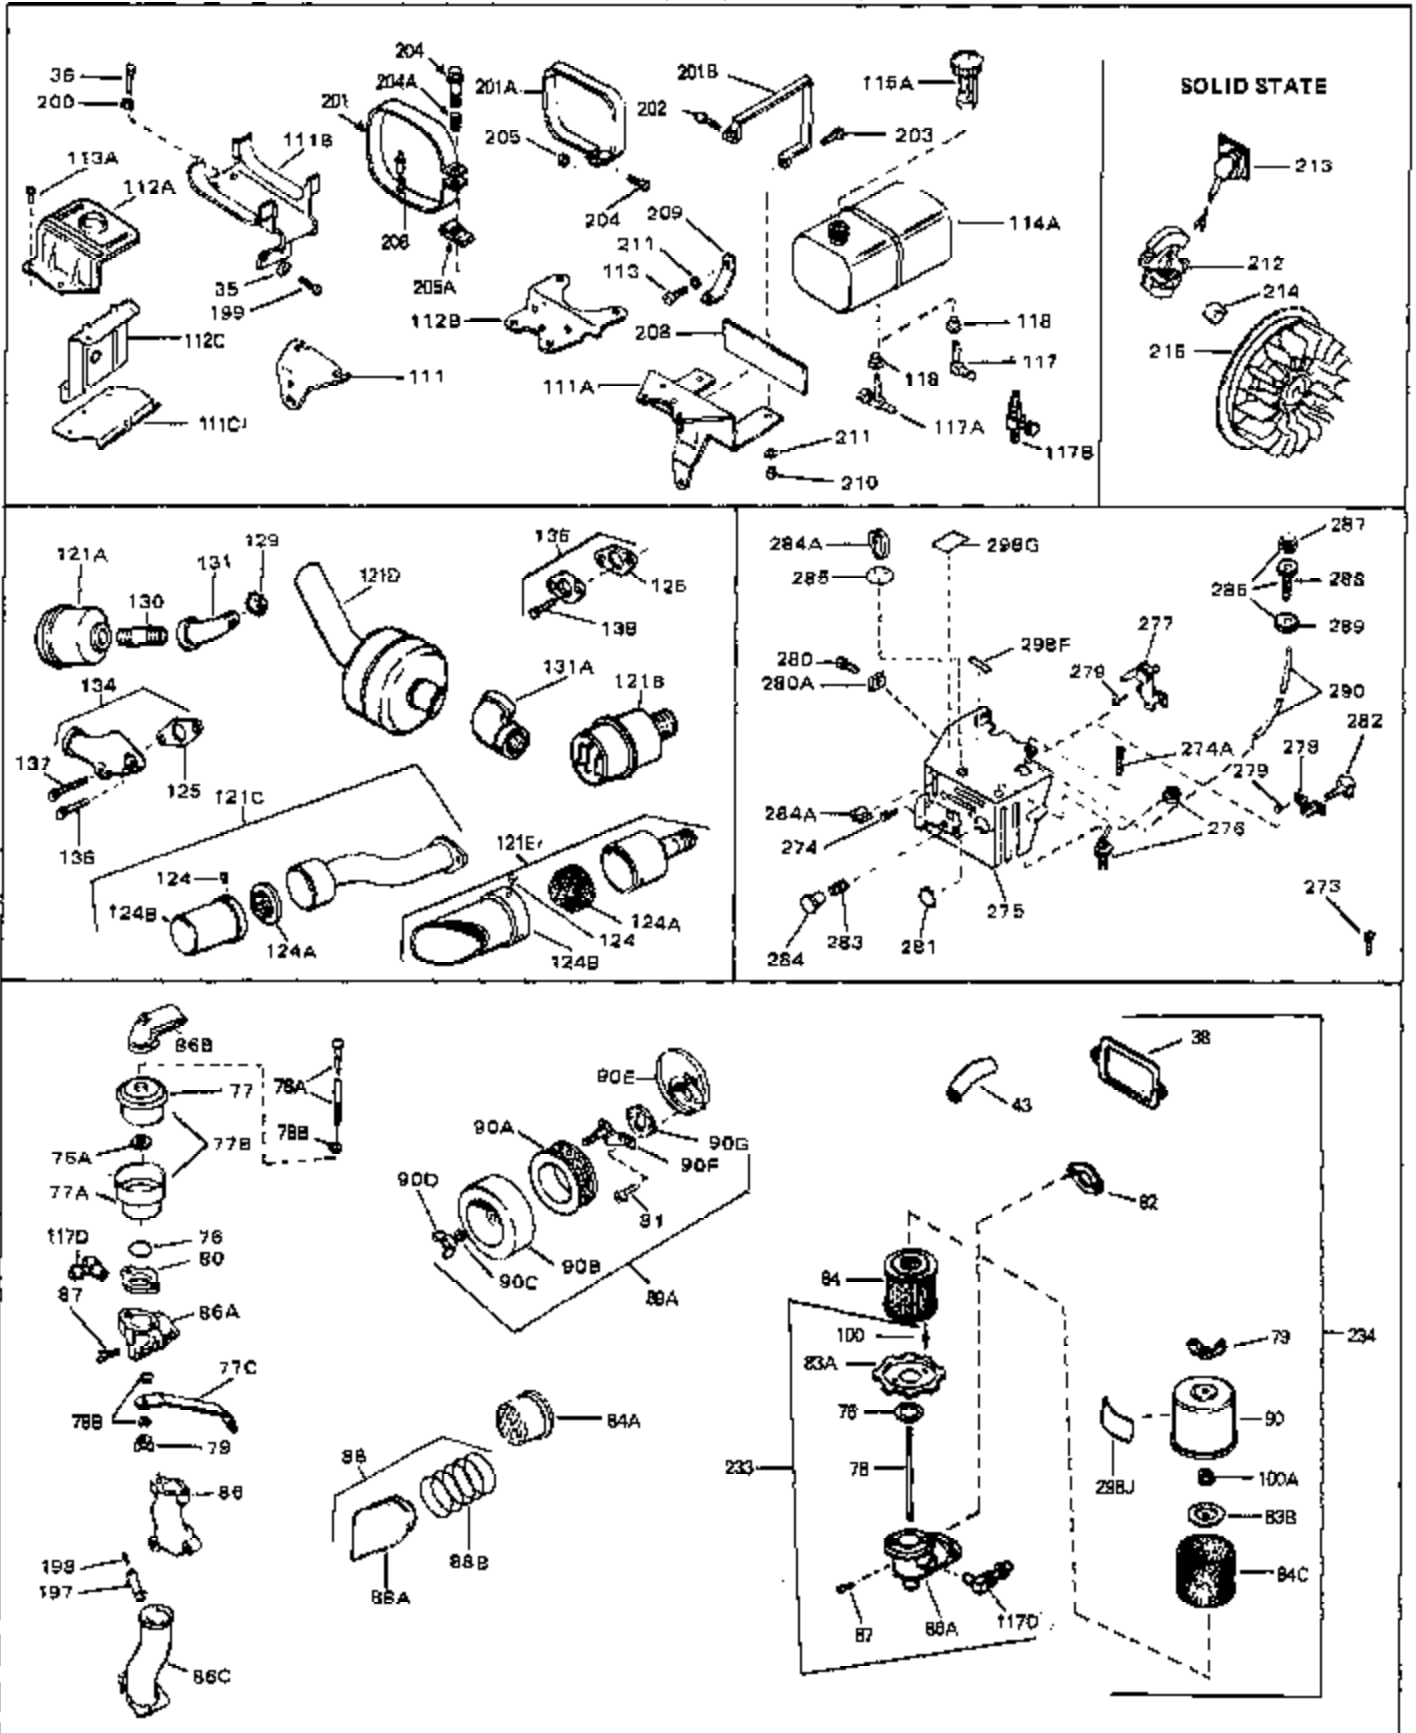

Engine Parts List #2

Ref #	Part Number	Qty	Description
35	26073	0	Washer, Connecting rod bolt
35	650570	0	Washer, Flat
35	650691	0	Washer, Flat
36	650694A	0	Screw, Hex flange hd., 5/16-18 x 2
36	650695A	0	Screw, Hex flange hd., 5/16-18 x 2-1/4
36	650697A	0	Screw, Hex flange hd., 5/16-18 x 2-1/2
38	27896	0	Gasket, Breather cover
43	27627	0	Tube, Breather
81	28820	0	Screw
81	30196	0	Screw
81	650521	0	Screw
82	27272	0	Gasket, Air cleaner
86A	34697	0	Elbow, Air cleaner
88	730512	0	Kit, Pre-cleaner
88A	31668	0	Bag, Pre-cleaner
88B	31667	0	Spring, Pre-cleaner bag
89A	730128	0	Cleaner Assy., Air
113	30688	0	Screw, Hex hd. Sems, 1/4-20 x 1/2
117B	33053	0	Valve, Fuel strainer & shut-off
121E	391026	0	Muffler
124A	33171	0	Screen, Muffler
124B	33185	0	Cover & Tube, Muffler
124	650578	0	Screw
125	27930	0	Gasket, Exhaust
129	32862	0	Nut, Conduit (1/4" thick)
131	29574	0	Elbow, Exhaust (90°)
134	31288	0	Muffler Adapter Kit
135	730130	0	Muffler Adapter Kit
136	6021A	0	Screw, Hex flange hd., 5/16-18 x 1-1/2
137	650697A	0	Screw, Hex flange hd., 5/16-18 x 2-1/2
138	30196	0	Screw
233	34819	0	Elbow Assy., Air cleaner
234	730561	0	Air Cleaner Kit, Dual Element upright,
273	650687	0	Screw, Pan hd. self-tap, 10-32 x 5/16