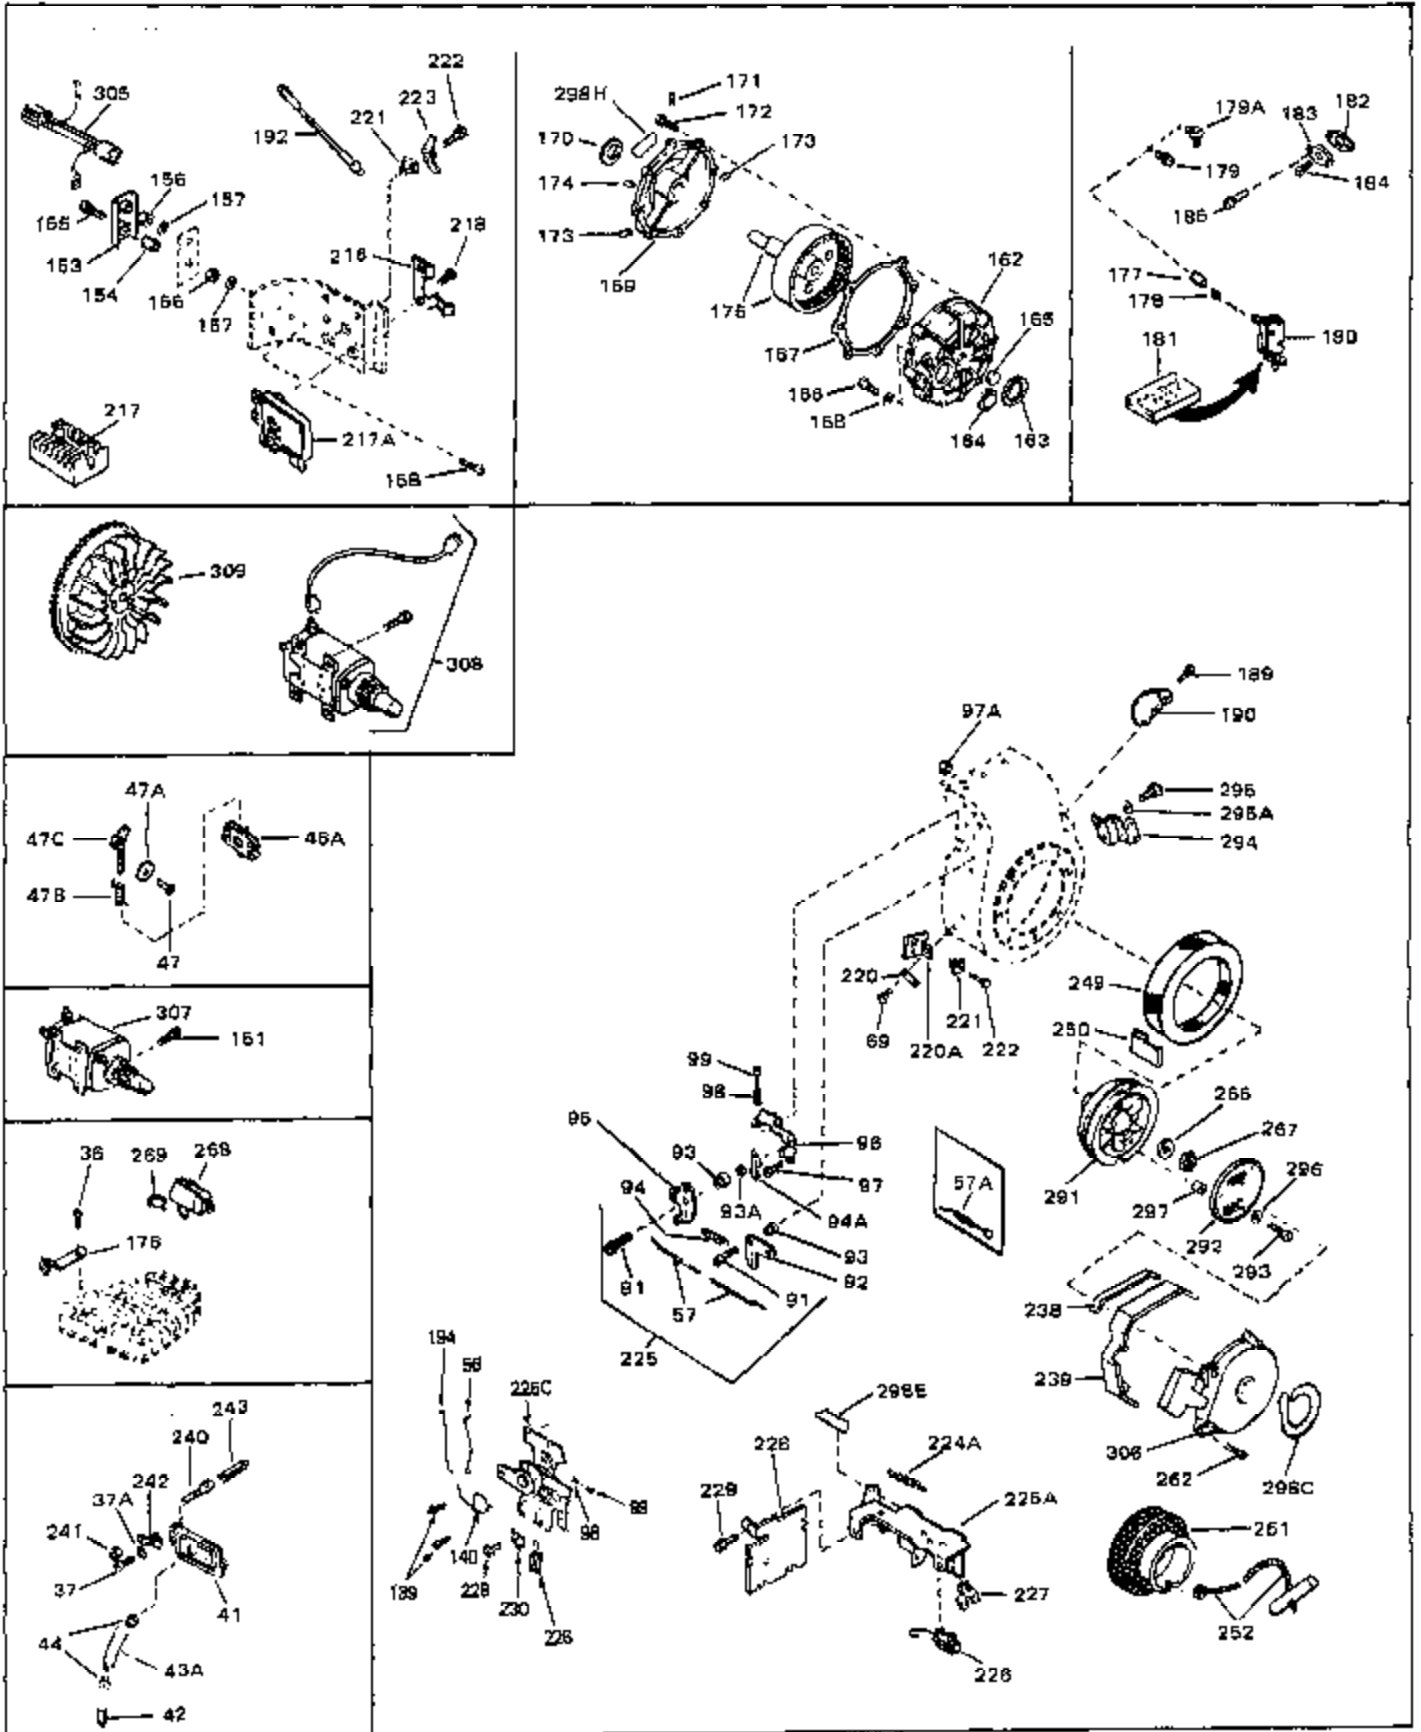

Ref #	Part Number	Qty	Description
36	650694A	0	Screw, Hex flange hd., 5/16-18 x 2
36	650695A	0	Screw, Hex flange hd., 5/16-18 x 2-1/4
36	650697A	0	Screw, Hex flange hd., 5/16-18 x 2-1/2
37	650128	0	Screw
37	650597	0	Screw, Hex washer hd., 10-24 x 5/8
37A	27261	0	Washer, Flat
41	28425	0	Cover, Valve chamber
56	30824	0	Link, Throttle
69	29747A	0	Screw
98	28569	0	Spring, Compression
98	31342	0	Spring, Compression
98	32924	0	Spring, Compression
99	29500	0	Screw, Fil. hd. mach., Sems, 8-32 x 3/4
99	650549	0	Screw
99	650688	0	Screw, Hex hd., 10-32 x 1-5/16" (Drilled
182	32683	0	Gasket, Fuel pump
183	32955	0	Cover, Fuel pump pad
184	9556	0	Plug, Oil drain (Sq. hd. pipe, 1/8-27)
185	30688	0	Screw, Hex hd. Sems, 1/4-20 x 1/2
224A	30826	0	Spring, Extension
225	730152	0	Control Assy., Speed
225A	33110A	0	Control Assy., Speed (Remote)
226	610973	0	Terminal Assy.
227	33177	0	Terminal
228	30820	0	Baffle, Heat
229	28942	0	Screw
230	27793	0	Clip, Conduit
262	29716	0	Screw
266	650815	0	Washer, Belleville
267	8115	0	Nut, Hex
305	33018	0	Harness, Adapter
306	590420	0	Starter, Rewind
308	32386	0	Starter Motor Kit (110-120 Volt)
308	32901	0	Starter Motor Kit (110-120 Volt)
308	33328	0	Starter Motor Kit (110-120 Volt)
308	33328A	0	Starter Motor Kit (110-120 Volt)
308	33518	0	Starter Motor Kit (110-120 Volt)
308	33518A	0	Starter Motor Kit (110-120 Volt)
308	33518B	0	Starter Motor Kit (110-120 Volt)
309	30811A	0	Flywheel