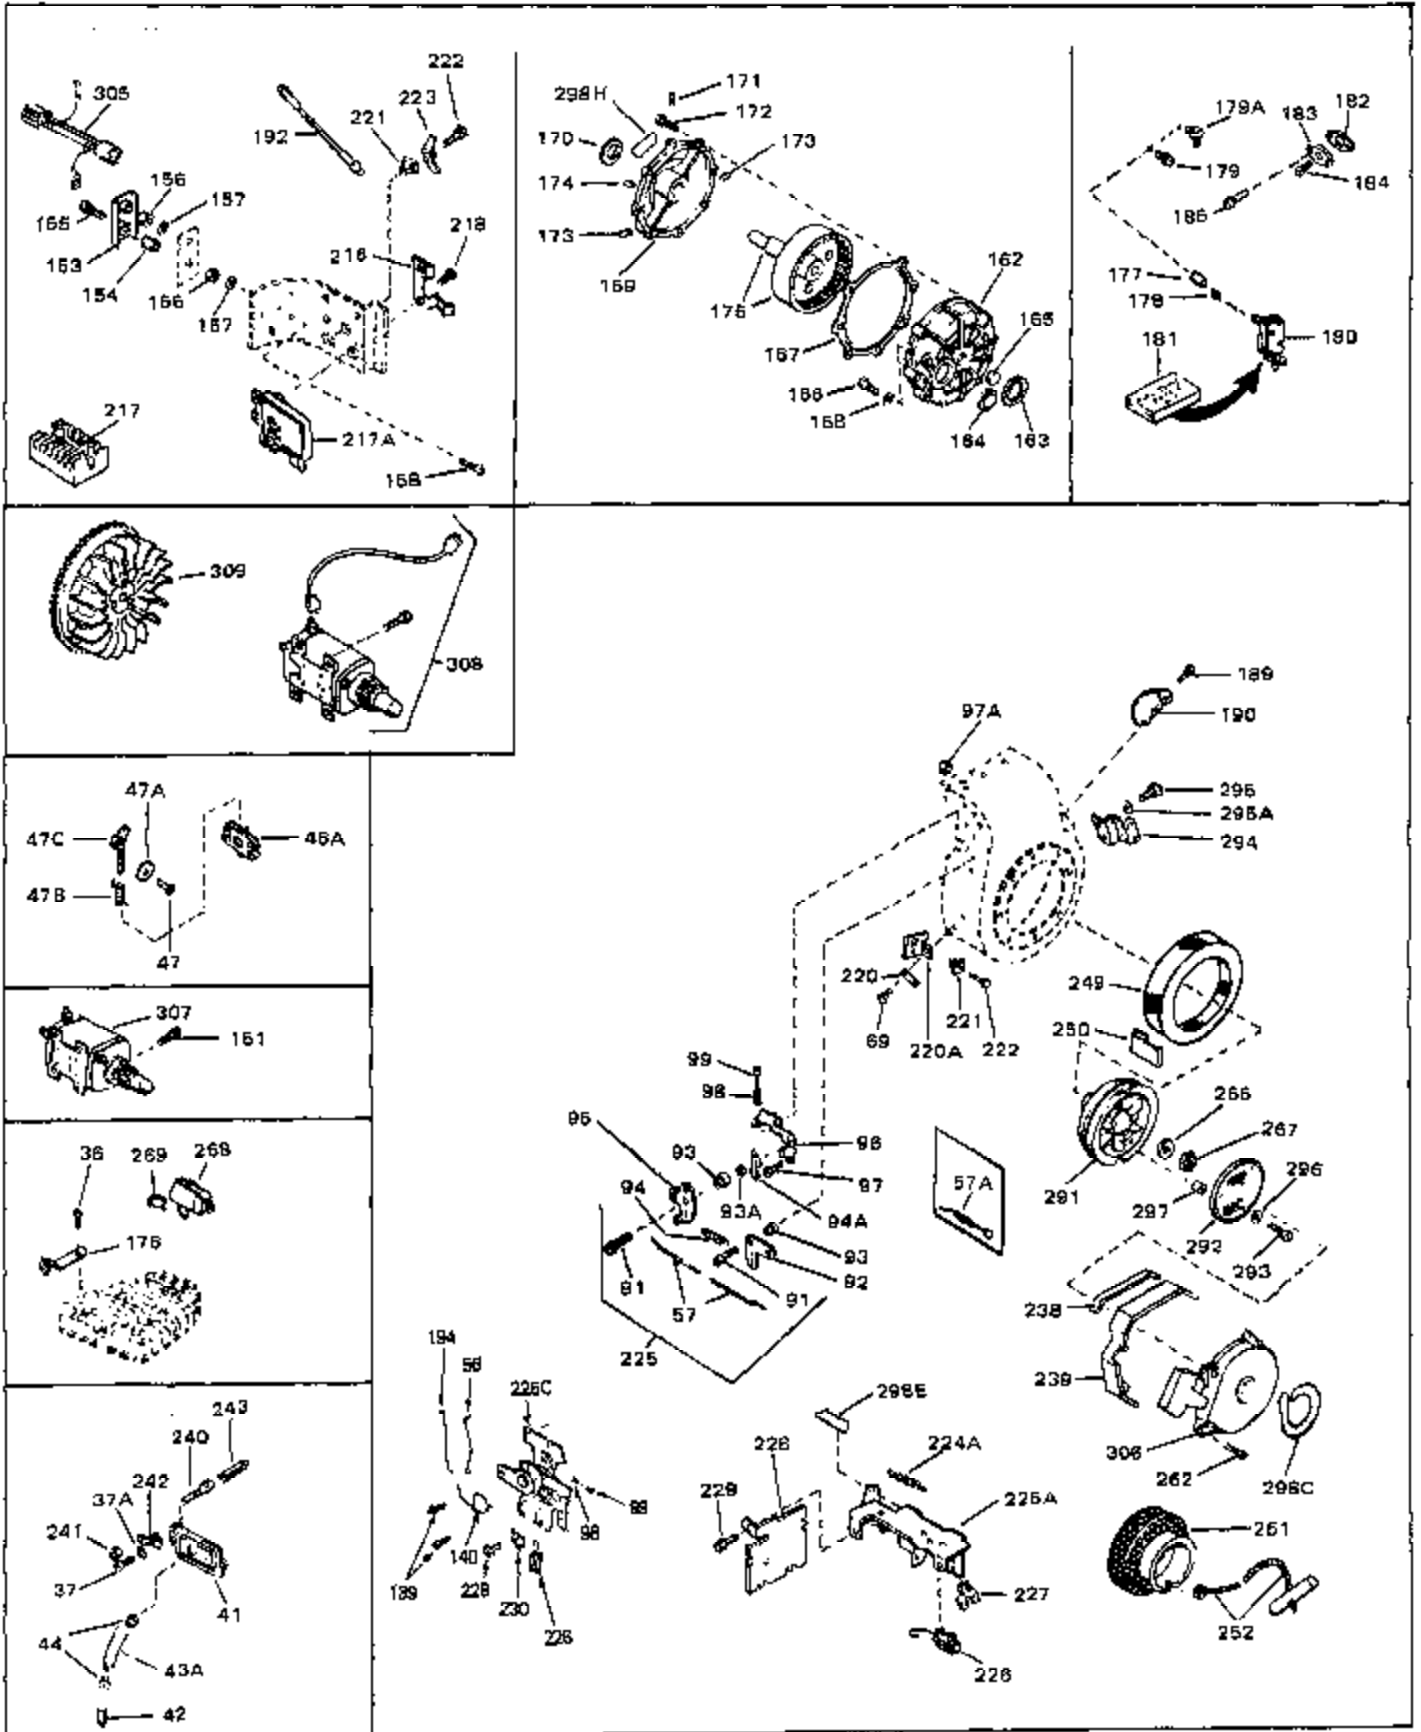

Ref #	Part Number	Qty	Description
36	650694A	0	Screw, Hex flange hd., 5/16-18 x 2
36	650695A	0	Screw, Hex flange hd., 5/16-18 x 2-1/4
36	650697A	0	Screw, Hex flange hd., 5/16-18 x 2-1/2
37	650128	0	Screw
37	650597	0	Screw, Hex washer hd., 10-24 x 5/8
37A	27261	0	Washer, Flat
41	28425	0	Cover, Valve chamber
56	31710	0	Link, Throttle
69	29747A	0	Screw
98	32924	0	Spring, Compression
98	28569	0	Spring, Compression
98	31342	0	Spring, Compression
99	29500	0	Screw, Fil. hd. mach., Sems, 8-32 x 3/4
99	650549	0	Screw
99	650688	0	Screw, Hex hd., 10-32 x 1-5/16" (Drilled
182	32683	0	Gasket, Fuel pump
183	32955	0	Cover, Fuel pump pad
184	9556	0	Plug, Oil drain (Sq. hd. pipe, 1/8-27)
185	30688	0	Screw, Hex hd. Sems, 1/4-20 x 1/2
225	730152	0	Control Assy., Speed
226	610973	0	Terminal Assy.
227	33177	0	Terminal
229	28942	0	Screw
230	27793	0	Clip, Conduit
262	29716	0	Screw
266	650815	0	Washer, Belleville
267	8115	0	Nut, Hex
305	33018	0	Harness, Adapter
306	590420	0	Starter, Rewind
308	32386	0	Starter Motor Kit (110-120 Volt)
308	32901	0	Starter Motor Kit (110-120 Volt)
308	33328	0	Starter Motor Kit (110-120 Volt)
308	33328A	0	Starter Motor Kit (110-120 Volt)
308	33518	0	Starter Motor Kit (110-120 Volt)
308	33518A	0	Starter Motor Kit (110-120 Volt)
308	33518B	0	Starter Motor Kit (110-120 Volt)
309	30811A	0	Flywheel