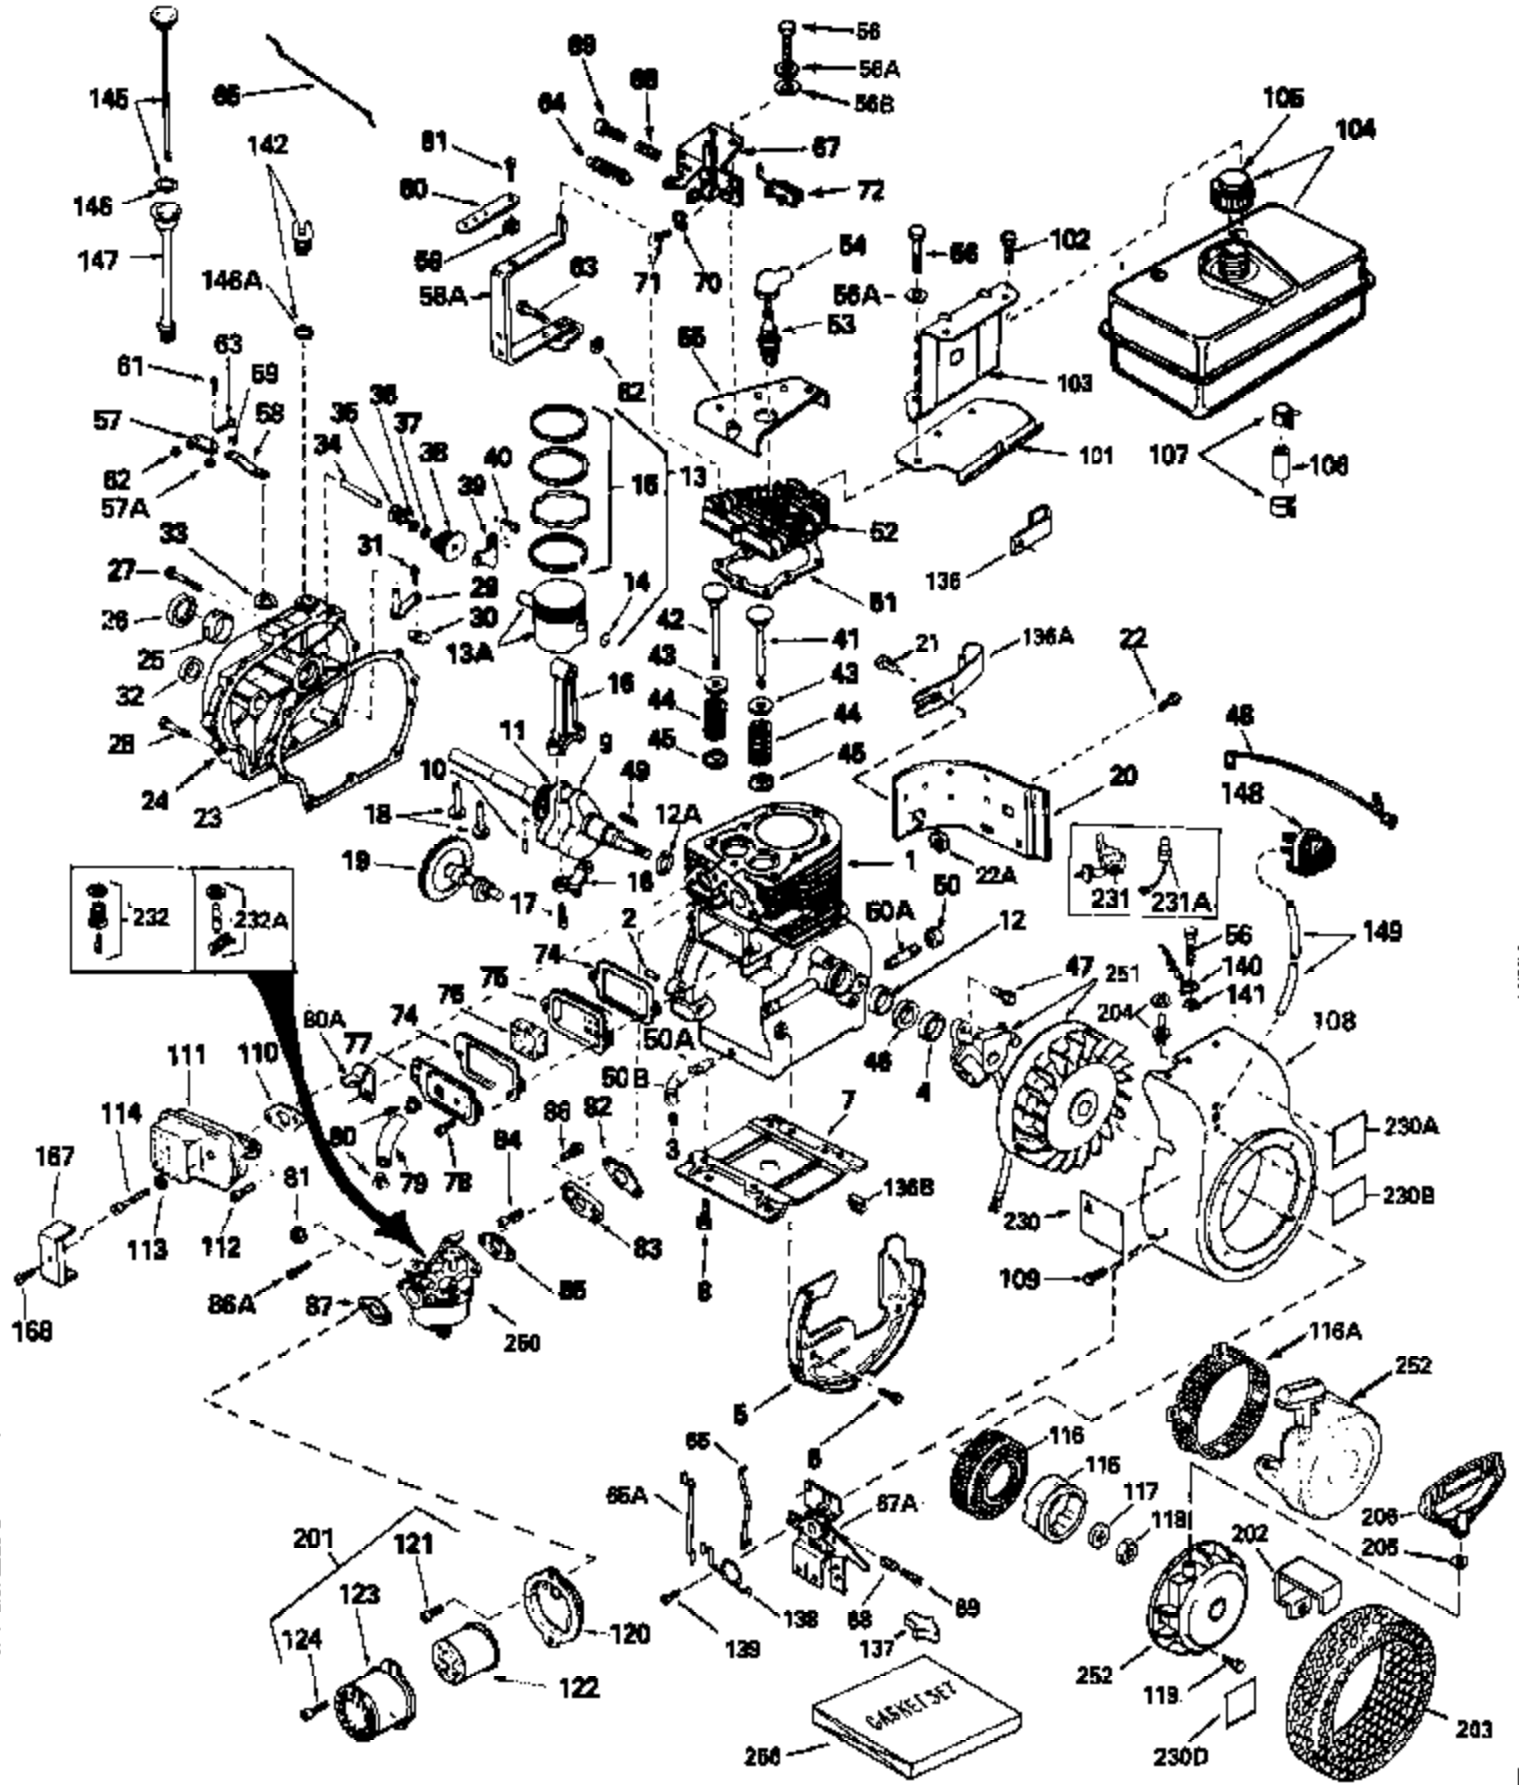

ILLUSTRATION SHOWS TYPICAL PARTS ONLY. ORDER BY PART NUMBER. PARTS NOT LISTED ARE SUPPLIED BY OEM.

Engine Parts List

Ref #	Part Number	Qty	Description
1	34919A		Cylinder (Incl. 2,3 & 4) (2-5/8" Bore)
2	27652		Pin, Dowel
3	27642		Pipe plug, 1/4-18
4	32630		Seal, Oil
5	29536		Blower Housing Baffle (Without electric starter knock out) (Use as required)
5	35256A		Blower Housing Baffle (With electric starter knockout) (As req.)(point ign.)
6	650561		Screw, 1/4-20 x 5/8"
7	29538		Base, Engine mounting
8	650542		Screw, 5/16-18 x 3/4"
9	34886		Crankshaft
10	29783		Pin, Crankshaft gear (Used on early p rod.)
11	27884		Gear, Crankshaft (Used on early produ ction) This gear is serviceable ONLY when it is pinned to the crankshaft.
13A	33312B		Piston & Pin Ass'y. (Std.)(2-5/8")(In cl.14)
13A	33313B		Piston & Pin Ass'y. (.010" OS) (Incl. 14)
13A	33314B		Piston & Pin Ass'y. (.020" OS) (Incl. 14)
13	34531		Piston, Pin & Ring Set (Std.) (2-5/8" Bore)
13	34532		Piston, Pin & Ring Set (.010" OS)
13	34533		Piston, Pin & Ring Set (.020" OS)
14	27888		Ring, Piston pin retaining
15	34854		Ring Set (Std.) (2-5/8" Bore)
15	34855		Ring Set (.010" OS)
15	34856		Ring Set (.020" OS)
16	31380C		Rod Assy., Connecting (Incl. 17)
17	650662C		Bolt, Connecting rod (Incl. 2 pieces)
18	34034		Lifter, Valve
20	30622A		Extension, Blower housing
21	650128		Screw, 10-24 x 1/2"
22	650561		Screw, 1/4-20 x 5/8" (Use as required)
22	30063		Screw, 1/4-20 x 1/2" (Use as required)
23	30684		Gasket Cylinder Cover
24	31451A		Cylinder Cover (Incl.26, 34, 127A, 12 9 & 130)
26	28460		Seal, Oil
27	650488		Screw, 1/4-20 x 1-1/4"
28	650493		Screw, 1/4-20 x 1-3/4"
29	30699C		Rod Assy., Governor (Incl. 30 & 31)
30	30700		Yoke, Governor
31	650494		Screw, 6-40 x 5/16"
33	29642		Ring, Retaining
34	31845		Shaft, Mechanical governor
35	30588A		Spool, Governor
36	35479		Washer, Flat
37	29193		Ring, Retaining
38	30591		Gear Assy., Governor
39	31843A		Bracket, Governor gear
40	650836		Screw, 10-24 x 1/2"
41	32783		Intake Valve (Std.)
41	32784		Intake Valve (1/32" OS)
42	27878A		Exhaust Valve (Std.)
42	27880A		Exhaust Valve (1/32" OS)
43	27882		Cap, Upper valve spring
44	27881		Spring, valve
45	32581		Cap, Lower valve spring
46	33876		Gasket, Stator