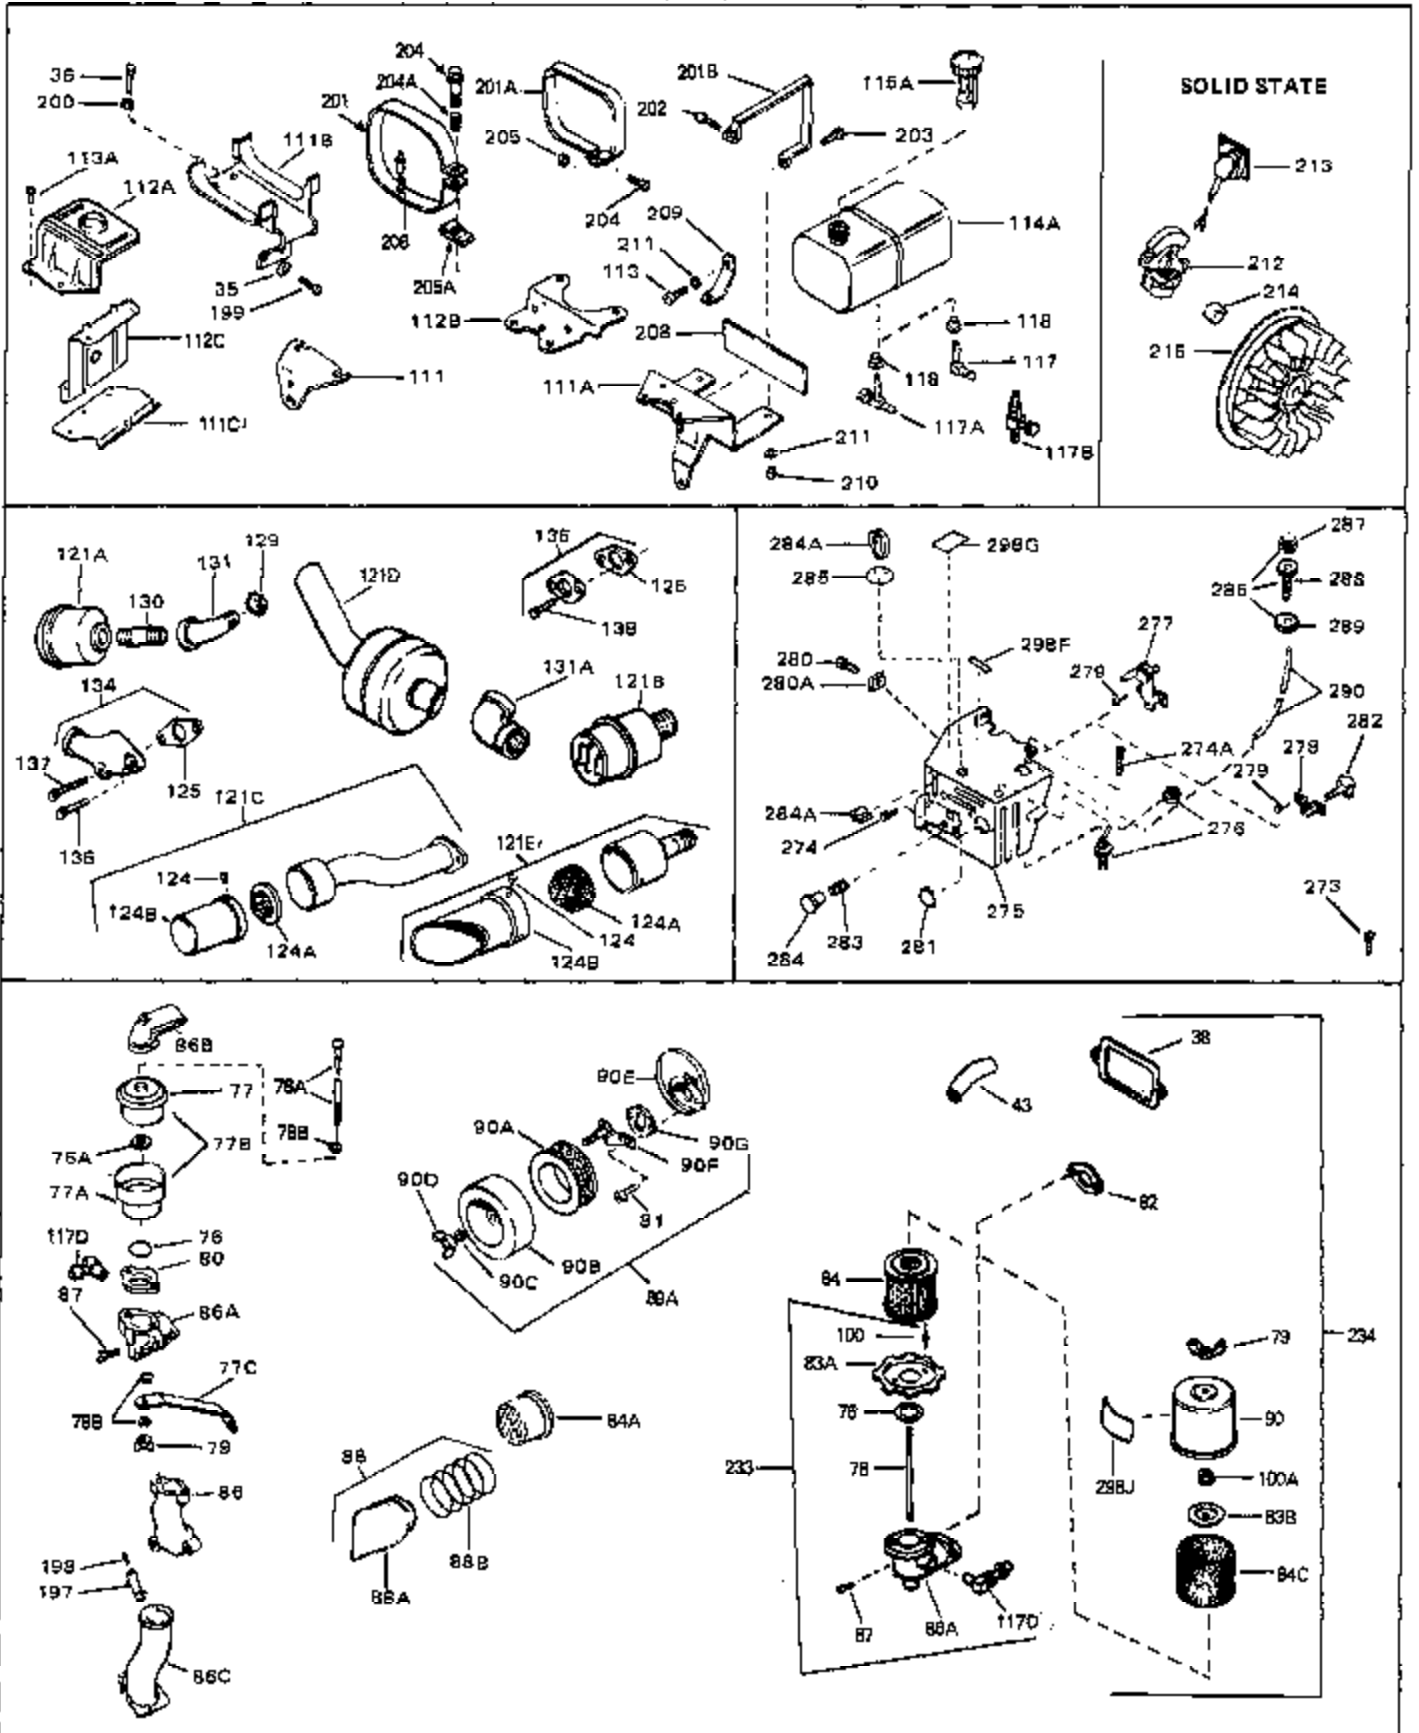

Engine Parts List #2

Ref #	Part Number	Qty	Description
35	26073	0	Washer, Connecting rod bolt
35	650570	0	Washer, Flat
35	650691	0	Washer, Flat
36	650694A	0	Screw, Hex flange hd., 5/16-18 x 2
36	650695A	0	Screw, Hex flange hd., 5/16-18 x 2-1/4
36	650697A	0	Screw, Hex flange hd., 5/16-18 x 2-1/2
38	27896	0	Gasket, Breather cover
43	27627	0	Tube, Breather
81	28820	0	Screw
81	30196	0	Screw
81	650521	0	Screw
82	27272	0	Gasket, Air cleaner
86A	31431	0	Elbow, Air cleaner
86A	34697	0	Elbow, Air cleaner
87	650163	0	Screw, Fil. hd. Sems, 10-32 x 7/8
89A	730128	0	Cleaner Assy., Air
111B	34823	0	Bracket, Lower fuel tank
113	30688	0	Screw, Hex hd. Sems, 1/4-20 x 1/2
114A	31977	0	Tank Assy., Fuel (6 qt.)
117A	29683	0	Strainer & Shut-off
117B	33053	0	Valve, Fuel strainer & shut-off
121E	391026	0	Muffler
124A	33171	0	Screen, Muffler
124B	33185	0	Cover & Tube, Muffler
124	650578	0	Screw
125	27930	0	Gasket, Exhaust
134	31288	0	Muffler Adapter Kit
135	730130	0	Muffler Adapter Kit
136	6021A	0	Screw, Hex flange hd., 5/16-18 x 1-1/2
137	650697A	0	Screw, Hex flange hd., 5/16-18 x 2-1/2
138	30196	0	Screw
199	29212	0	Screw
200	650570	0	Washer, Flat
201A	31979	0	Strap, Fuel tank
204	650451	0	Screw
233	34819	0	Elbow Assy., Air cleaner
234	730561	0	Air Cleaner Kit, Dual Element upright,
273	650687	0	Screw, Pan hd. self-tap, 10-32 x 5/16