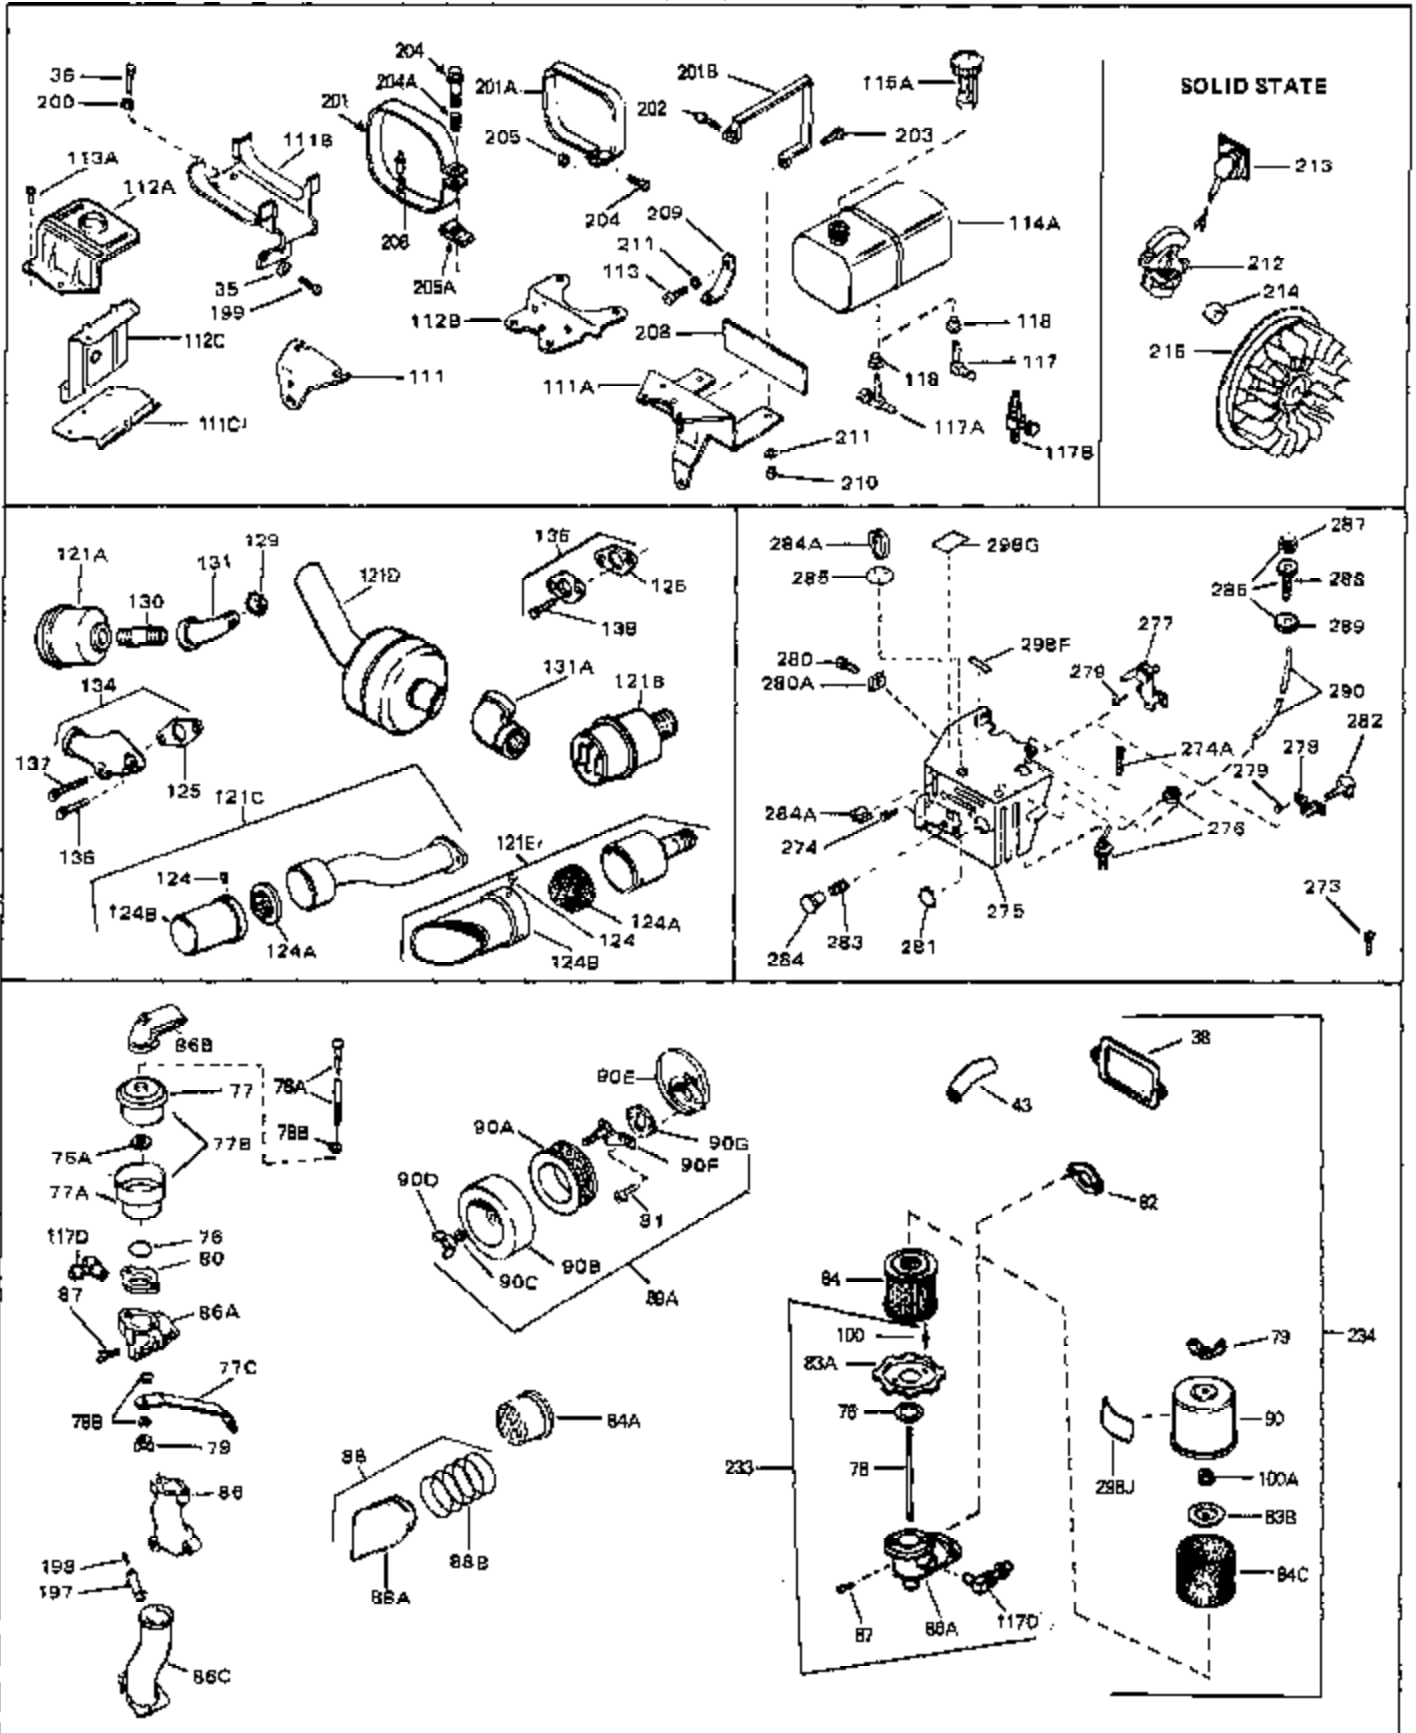

Engine Parts List #2

Ref #	Part Number	Qty	Description
35	26073	0	Washer, Connecting rod bolt
35	650570	0	Washer, Flat
35	650691	0	Washer, Flat
36	650694A	0	Screw, Hex flange hd., 5/16-18 x 2
36	650695A	0	Screw, Hex flange hd., 5/16-18 x 2-1/4
36	650697A	0	Screw, Hex flange hd., 5/16-18 x 2-1/2
38	27896	0	Gasket, Breather cover
43	27627	0	Tube, Breather
81	28820	0	Screw
81	30196	0	Screw
81	650521	0	Screw
82	27272	0	Gasket, Air cleaner
86A	34697	0	Elbow, Air cleaner
89A	730128	0	Cleaner Assy., Air
111A	31694	0	Bracket, Fuel tank
113	650561	0	Screw
117	28584	0	Strainer & Elbow
117B	33053	0	Valve, Fuel strainer & shut-off
121E	391026	0	Muffler
124A	33171	0	Screen, Muffler
124B	33185	0	Cover & Tube, Muffler
124	650578	0	Screw
125	27930	0	Gasket, Exhaust
134	31288	0	Muffler Adapter Kit
135	730130	0	Muffler Adapter Kit
136	6021A	0	Screw, Hex flange hd., 5/16-18 x 1-1/2
137	650697A	0	Screw, Hex flange hd., 5/16-18 x 2-1/2
138	30196	0	Screw
201B	31697	0	Strap, Fuel tank
202	29212	0	Screw
203	6202	0	Screw
210	29752	0	Nut
233	34819	0	Elbow Assy., Air cleaner
234	730561	0	Air Cleaner Kit, Dual Element upright,
273	650687	0	Screw, Pan hd. self-tap, 10-32 x 5/16