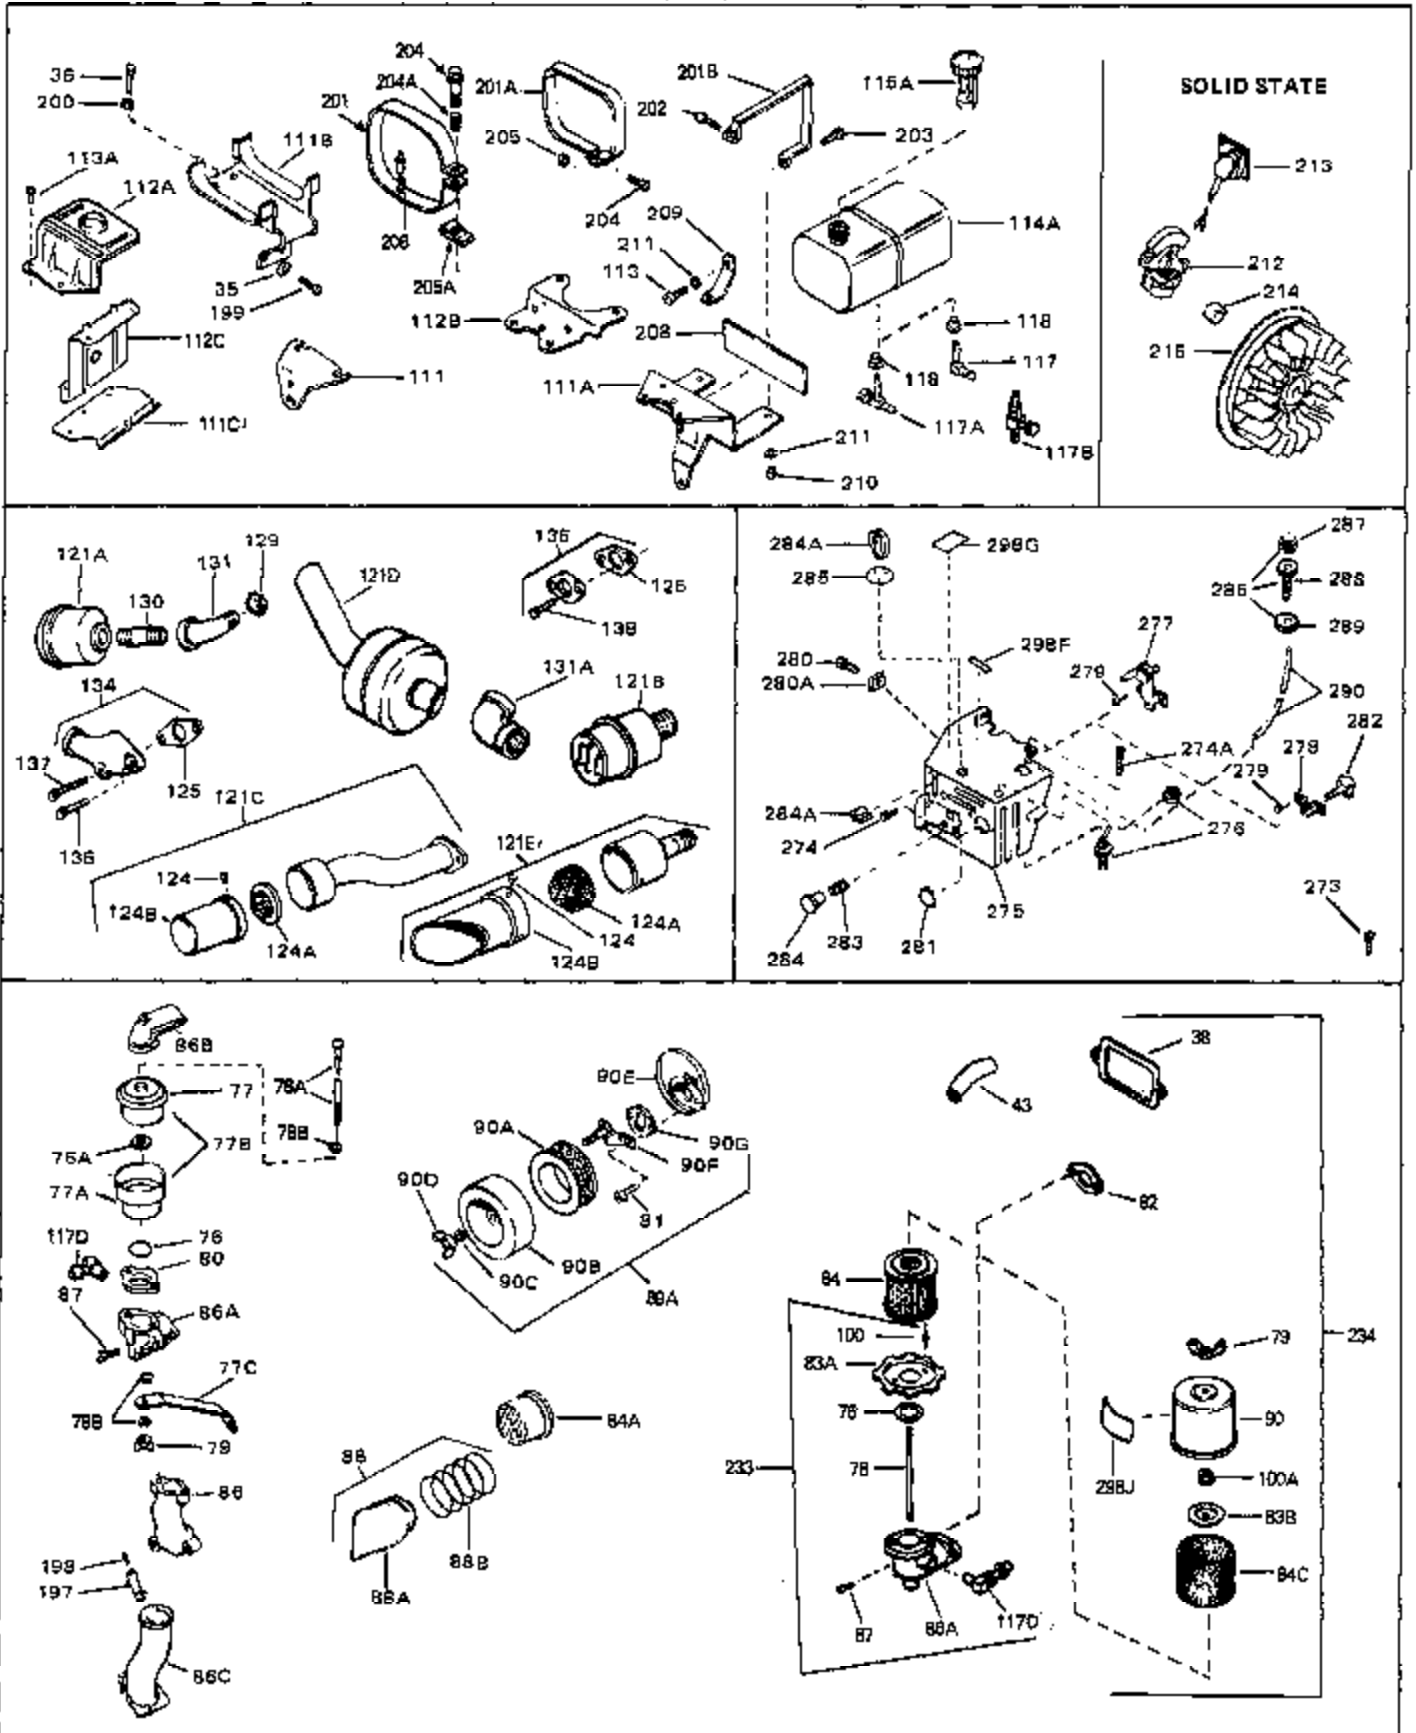

Engine Parts List #2

Ref #	Part Number	Qty	Description
35	26073	0	Washer, Connecting rod bolt
35	650570	0	Washer, Flat
35	650691	0	Washer, Flat
36	650694A	0	Screw, Hex flange hd., 5/16-18 x 2
36	650695A	0	Screw, Hex flange hd., 5/16-18 x 2-1/4
36	650697A	0	Screw, Hex flange hd., 5/16-18 x 2-1/2
38	27896	0	Gasket, Breather cover
81	28820	0	Screw
81	30196	0	Screw
81	650521	0	Screw
82	27272	0	Gasket, Air cleaner
84A	31700	0	Element, Air cleaner
86A	34697	0	Elbow, Air cleaner
89A	730128	0	Cleaner Assy., Air
111A	33353	0	Bracket, Lower fuel tank
112A	33352A	0	Bracket, Upper fuel tank
113A	650273	0	Screw
113	650561	0	Screw
117	33395	0	Fitting, Fuel line
117B	33053	0	Valve, Fuel strainer & shut-off
118	33679	0	Bushing, Fuel fitting
121E	391026	0	Muffler
124A	33171	0	Screen, Muffler
124B	33185	0	Cover & Tube, Muffler
124	650578	0	Screw
125	27930	0	Gasket, Exhaust
134	31288	0	Muffler Adapter Kit
135	730130	0	Muffler Adapter Kit
136	6021A	0	Screw, Hex flange hd., 5/16-18 x 1-1/2
137	650697A	0	Screw, Hex flange hd., 5/16-18 x 2-1/2
138	30196	0	Screw
233	34819	0	Elbow Assy., Air cleaner
234	730561	0	Air Cleaner Kit, Dual Element upright,
273	650687	0	Screw, Pan hd. self-tap, 10-32 x 5/16