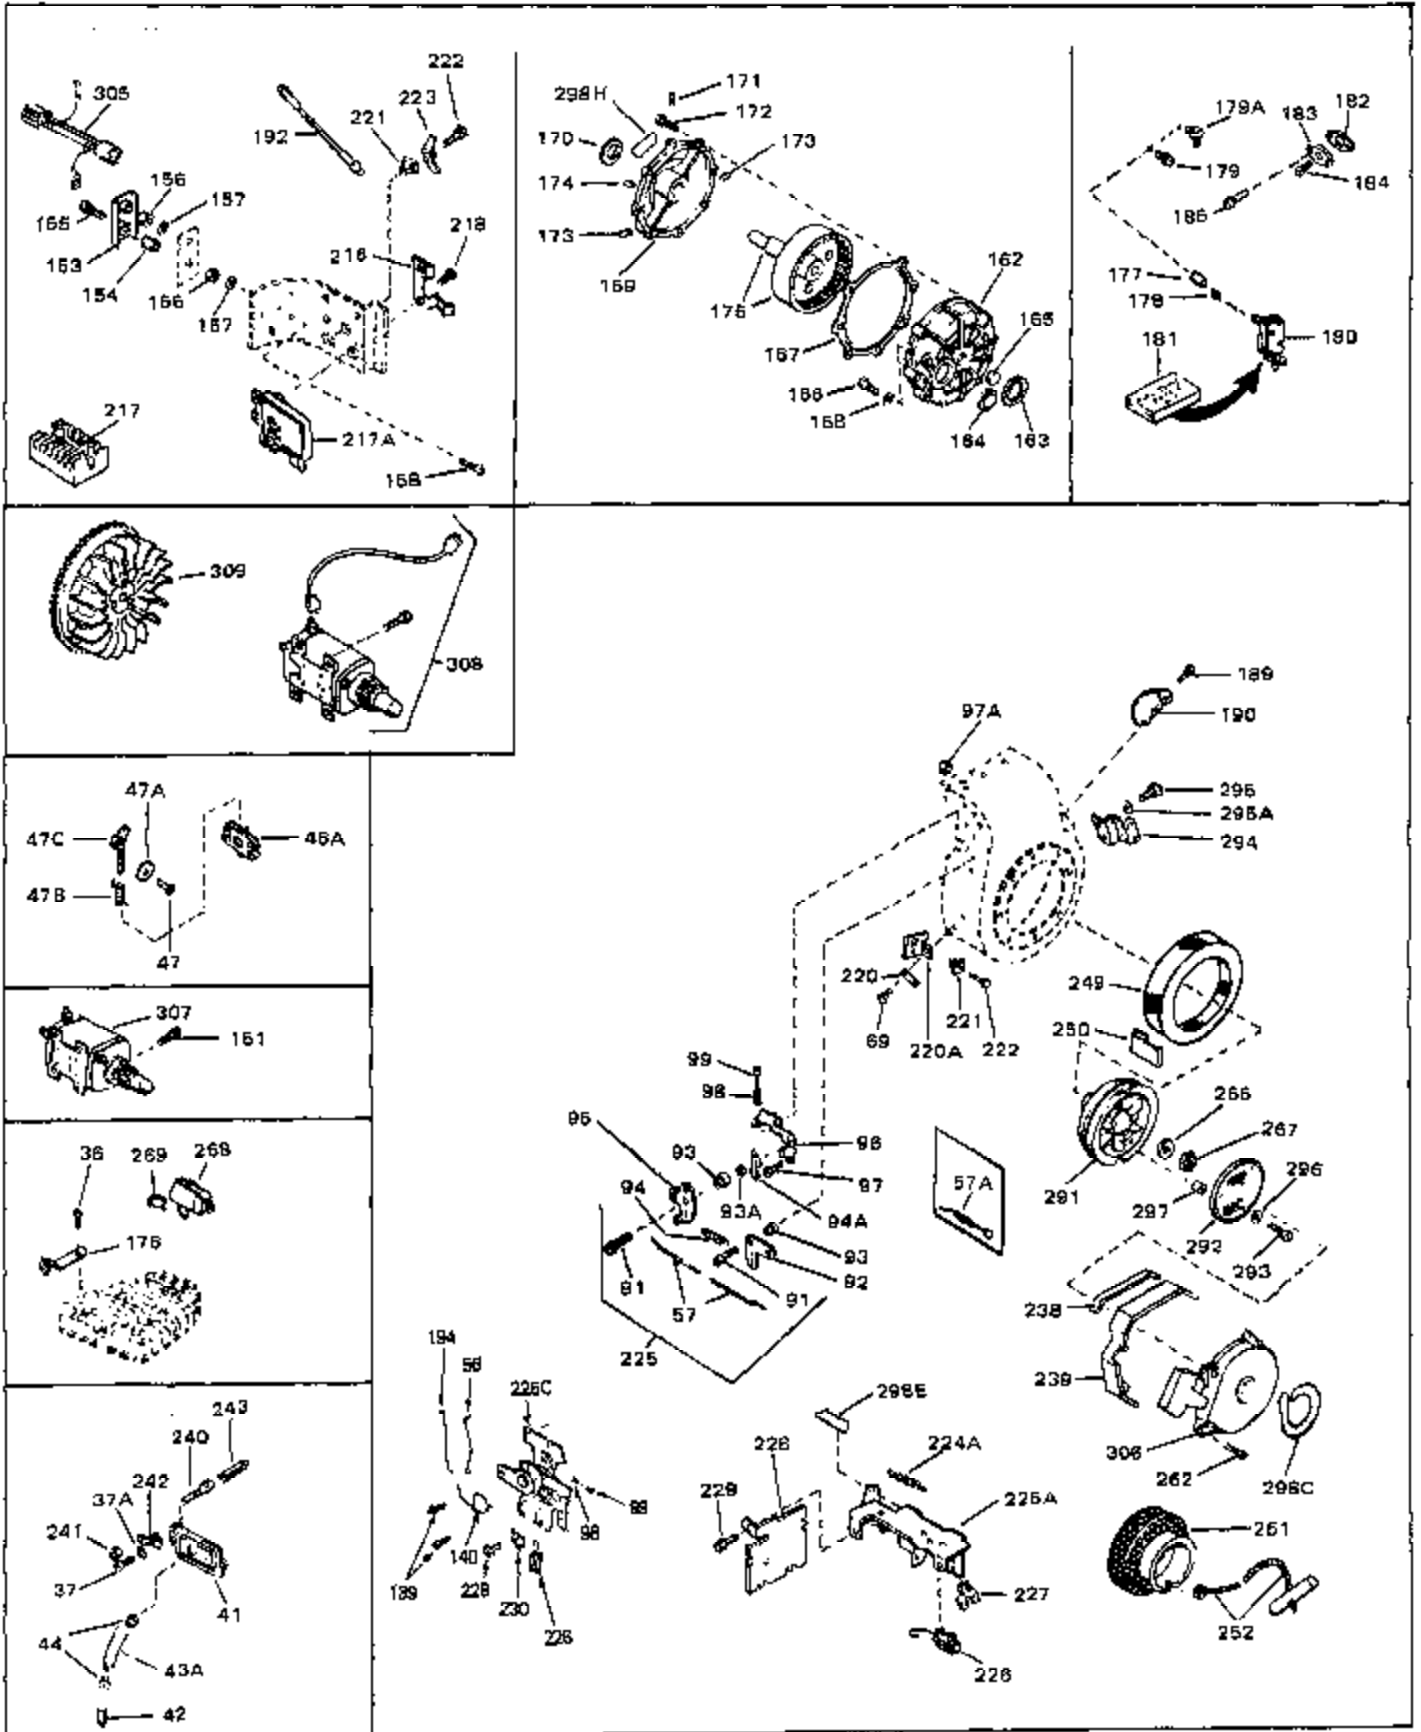

Ref #	Part Number	Qty	Description
36	650694A	0	Screw, Hex flange hd., 5/16-18 x 2
36	650695A	0	Screw, Hex flange hd., 5/16-18 x 2-1/4
36	650697A	0	Screw, Hex flange hd., 5/16-18 x 2-1/2
37	650128	0	Screw
37	650597	0	Screw, Hex washer hd., 10-24 x 5/8
37A	27261	0	Washer, Flat
41	28425	0	Cover, Valve chamber
43A	32447	0	Tube, Breather
44	32446	0	Grommet, Breather tube
56	30824	0	Link, Throttle
69	29747A	0	Screw
98	32924	0	Spring, Compression
98	28569	0	Spring, Compression
98	31342	0	Spring, Compression
99	29500	0	Screw, Fil. hd. mach., Sems, 8-32 x 3/4
99	650549	0	Screw
99	650688	0	Screw, Hex hd., 10-32 x 1-5/16" (Drilled
182	32683	0	Gasket, Fuel pump
183	32955	0	Cover, Fuel pump pad
184	9556	0	Plug, Oil drain (Sq. hd. pipe, 1/8-27)
185	30688	0	Screw, Hex hd. Sems, 1/4-20 x 1/2
224A	30826	0	Spring, Extension
225	730152	0	Control Assy., Speed
225A	33110A	0	Control Assy., Speed (Remote)
226	610973	0	Terminal Assy.
227	33177	0	Terminal
229	28942	0	Screw
230	27793	0	Clip, Conduit
262	29716	0	Screw
266	650815	0	Washer, Belleville
267	8115	0	Nut, Hex
305	33018	0	Harness, Adapter
306	590420	0	Starter, Rewind
308	32386	0	Starter Motor Kit (110-120 Volt)
308	32901	0	Starter Motor Kit (110-120 Volt)
308	33328	0	Starter Motor Kit (110-120 Volt)
308	33328A	0	Starter Motor Kit (110-120 Volt)
308	33518	0	Starter Motor Kit (110-120 Volt)
308	33518A	0	Starter Motor Kit (110-120 Volt)
308	33518B	0	Starter Motor Kit (110-120 Volt)
309	30811A	0	Flywheel