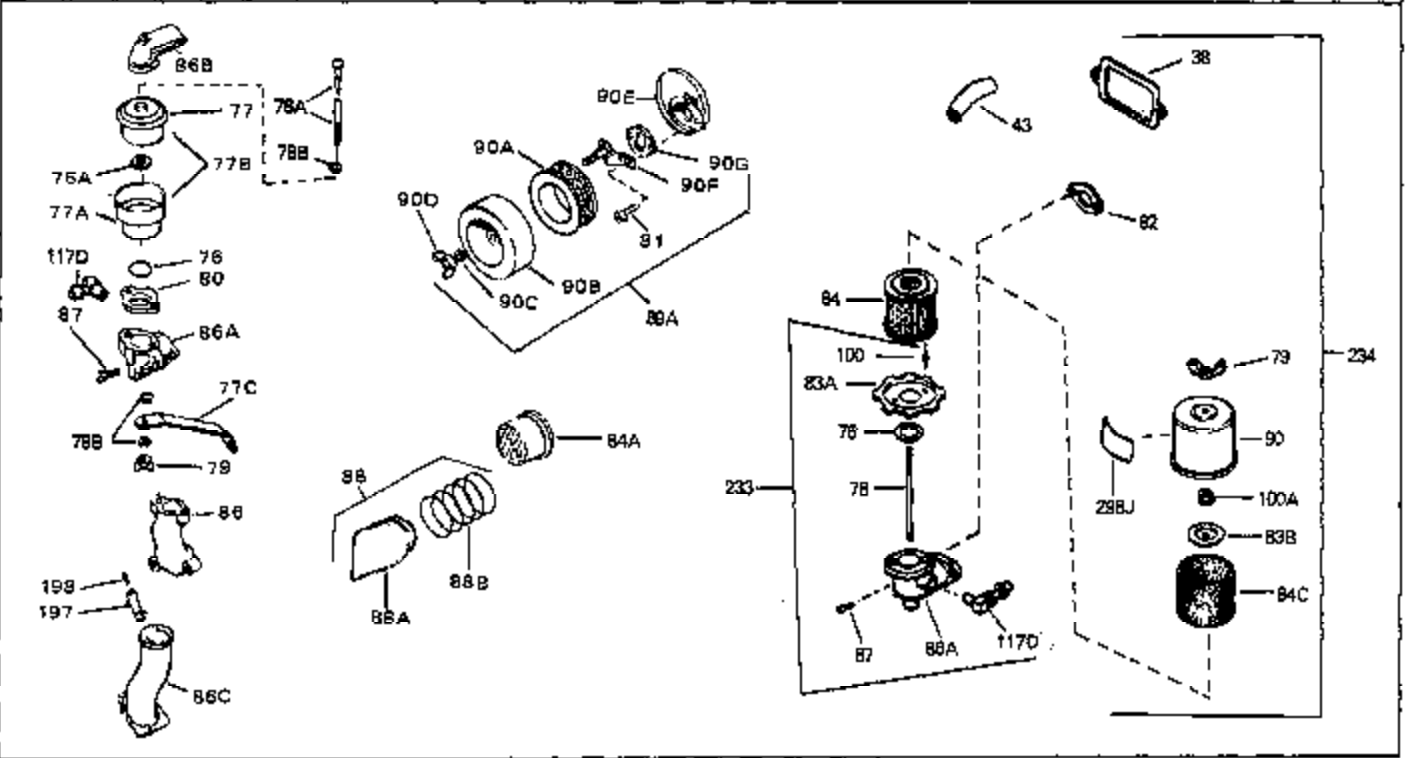

Engine Parts List #2

Ref #	Part Number	Qty	Description
35	26073	0	Washer, Connecting rod bolt
35	650570	0	Washer, Flat
35	650691	0	Washer, Flat
36	650694A	0	Screw, Hex flange hd., 5/16-18 x 2
36	650695A	0	Screw, Hex flange hd., 5/16-18 x 2-1/4
36	650697A	0	Screw, Hex flange hd., 5/16-18 x 2-1/2
38	27896	0	Gasket, Breather cover
81	28820	0	Screw
81	30196	0	Screw
81	650521	0	Screw
82	27272	0	Gasket, Air cleaner
84A	31700	0	Element, Air cleaner
86A	34697	0	Elbow, Air cleaner
89A	730128	0	Cleaner Assy., Air
111	33167	0	Bracket, Lower fuel tank
112B	33166A	0	Bracket, Upper fuel tank
113A	650665	0	Screw
113	650561	0	Screw
117	33395	0	Fitting, Fuel line
117B	33053	0	Valve, Fuel strainer & shut-off
118	33679	0	Bushing, Fuel fitting
121E	391026	0	Muffler
124A	33171	0	Screen, Muffler
124B	33185	0	Cover & Tube, Muffler
124	650578	0	Screw
125	27930	0	Gasket, Exhaust
134	31288	0	Muffler Adapter Kit
135	730130	0	Muffler Adapter Kit
136	6021A	0	Screw, Hex flange hd., 5/16-18 x 1-1/2
137	650697A	0	Screw, Hex flange hd., 5/16-18 x 2-1/2
138	30196	0	Screw
233	34819	0	Elbow Assy., Air cleaner
234	730561	0	Air Cleaner Kit, Dual Element upright,
273	650687	0	Screw, Pan hd. self-tap, 10-32 x 5/16