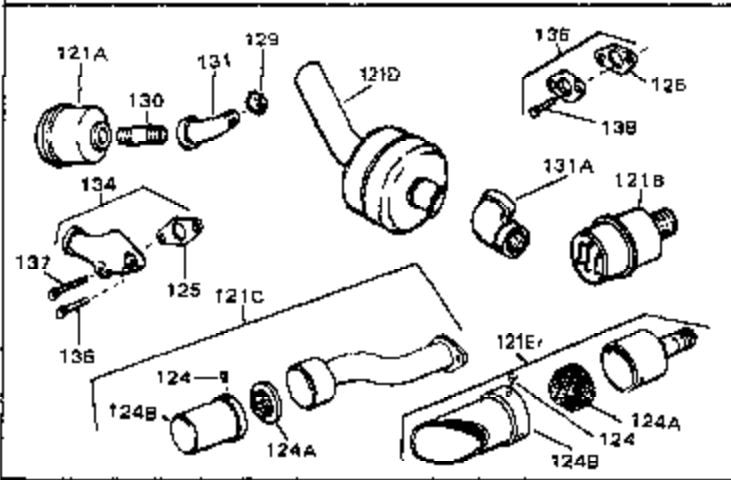

Engine Parts List #1

Ref #	Part Number	Qty	Description
121	32401	0	Muffler
125	27930	0	Gasket, Exhaust
126	30196	0	Screw
127	26073	0	Washer, Connecting rod bolt
128	650694A	0	Screw, Hex flange hd., 5/16-18 x 2
132	650139	0	Screw
132	650548	0	Screw, Hex washer hd., 8-32 x 5/16
144	650542	0	Screw, Hex hd. cap, 5/16 18 x 13/16
146	29538	0	Base, Mounting
147	650128	0	Screw
148	30622	0	Extension, Blower housing
186	27275	0	Clip, Hi-tension wire
186	29443	0	Clip, Fuel line
186	33685	0	Clip, Hi-tension wire
226	610973	0	Terminal Assy.
229	28942	0	Screw
230	27793	0	Clip, Conduit
232	28468	0	Wire, Ground (Female fitting both ends)
262	29716	0	Screw
264	32125	0	Cup, Starter
265	590417	0	Screen, Starter cup
266	650815	0	Washer, Belleville
267	8115	0	Nut, Hex
298A	31517	0	Decal, H.P. (5 H.P.)
298A	32173	0	Decal, H.P. (6 H.P.)
298A	33310	0	Decal, Mini-Bike (5 H.P.)
298A	34316	0	Decal, Name
298	34346	0	Decal, Instruction
299	30547A	0	Contact Assy., Breaker
300	30548B	0	Condenser
301	631021	0	Inlet Needle, Seat & Clip Assy.
303	630994A	0	Carburetor
304	610689A	0	Magneto, Tecumseh
306	590420	0	Starter, Rewind
310	33235	0	Gasket Set