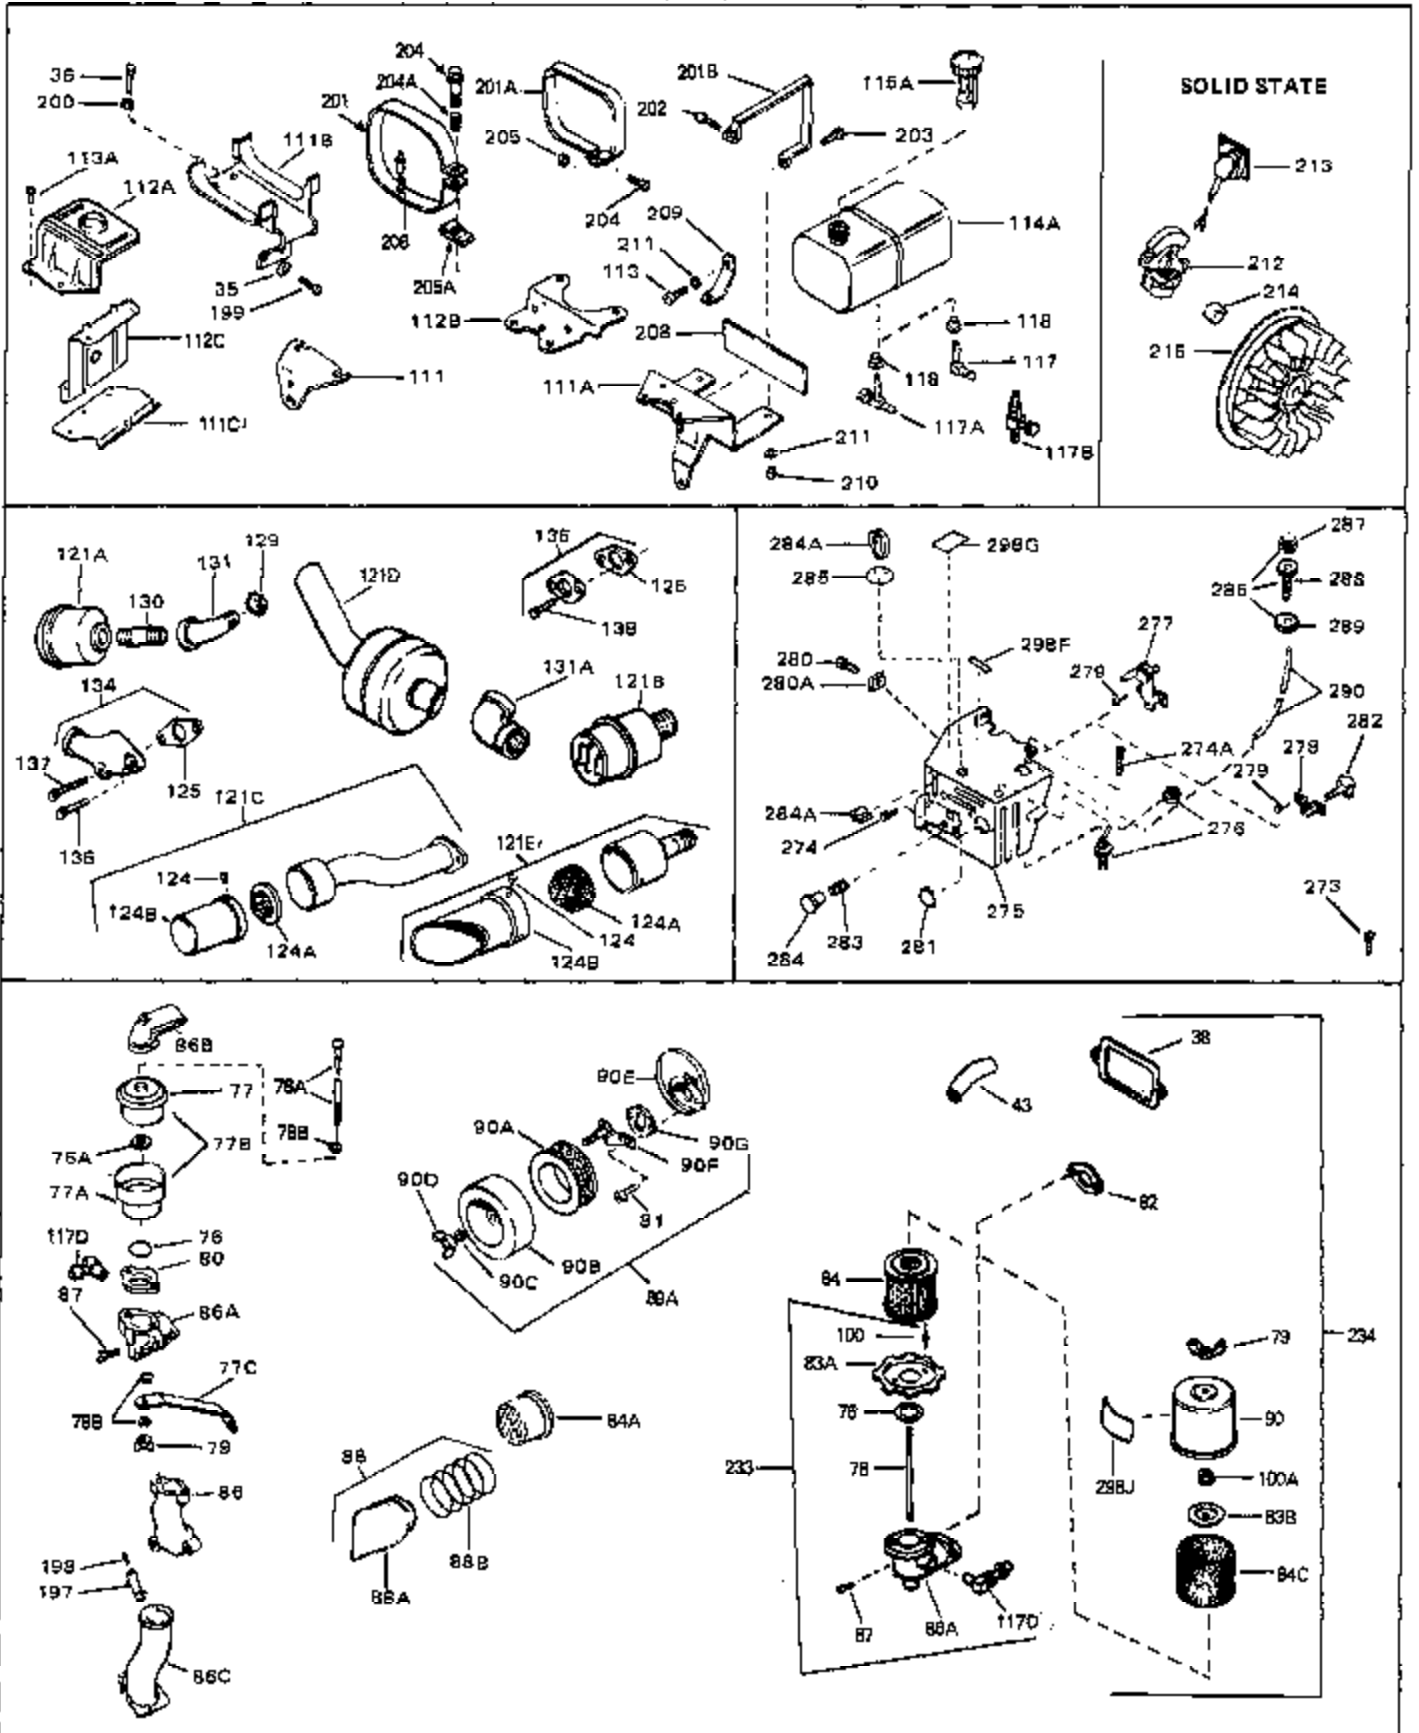

Engine Parts List #2

Ref #	Part Number	Qty	Description
35	26073	0	Washer, Connecting rod bolt
35	650570	0	Washer, Flat
35	650691	0	Washer, Flat
36	650694A	0	Screw, Hex flange hd., 5/16-18 x 2
36	650695A	0	Screw, Hex flange hd., 5/16-18 x 2-1/4
36	650697A	0	Screw, Hex flange hd., 5/16-18 x 2-1/2
38	27896	0	Gasket, Breather cover
43	27627	0	Tube, Breather
81	28820	0	Screw
81	30196	0	Screw
81	650521	0	Screw
82	27272	0	Gasket, Air cleaner
86A	34697	0	Elbow, Air cleaner
89A	730128	0	Cleaner Assy., Air
111	33167	0	Bracket, Lower fuel tank
112B	33166A	0	Bracket, Upper fuel tank
113A	650665	0	Screw
113	650561	0	Screw
117B	33053	0	Valve, Fuel strainer & shut-off
121C	391006	0	Muffler
121E	391026	0	Muffler
124A	33171	0	Screen, Muffler
124B	33185	0	Cover & Tube, Muffler
124	650578	0	Screw
125	27930	0	Gasket, Exhaust
134	31288	0	Muffler Adapter Kit
135	730130	0	Muffler Adapter Kit
136	6021A	0	Screw, Hex flange hd., 5/16-18 x 1-1/2
137	650697A	0	Screw, Hex flange hd., 5/16-18 x 2-1/2
138	30196	0	Screw
233	34819	0	Elbow Assy., Air cleaner
234	730561	0	Air Cleaner Kit, Dual Element upright,
273	650687	0	Screw, Pan hd. self-tap, 10-32 x 5/16