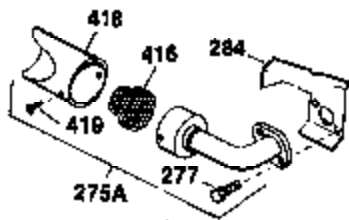

OPTIONAL SPARK ARREST MUFFLER