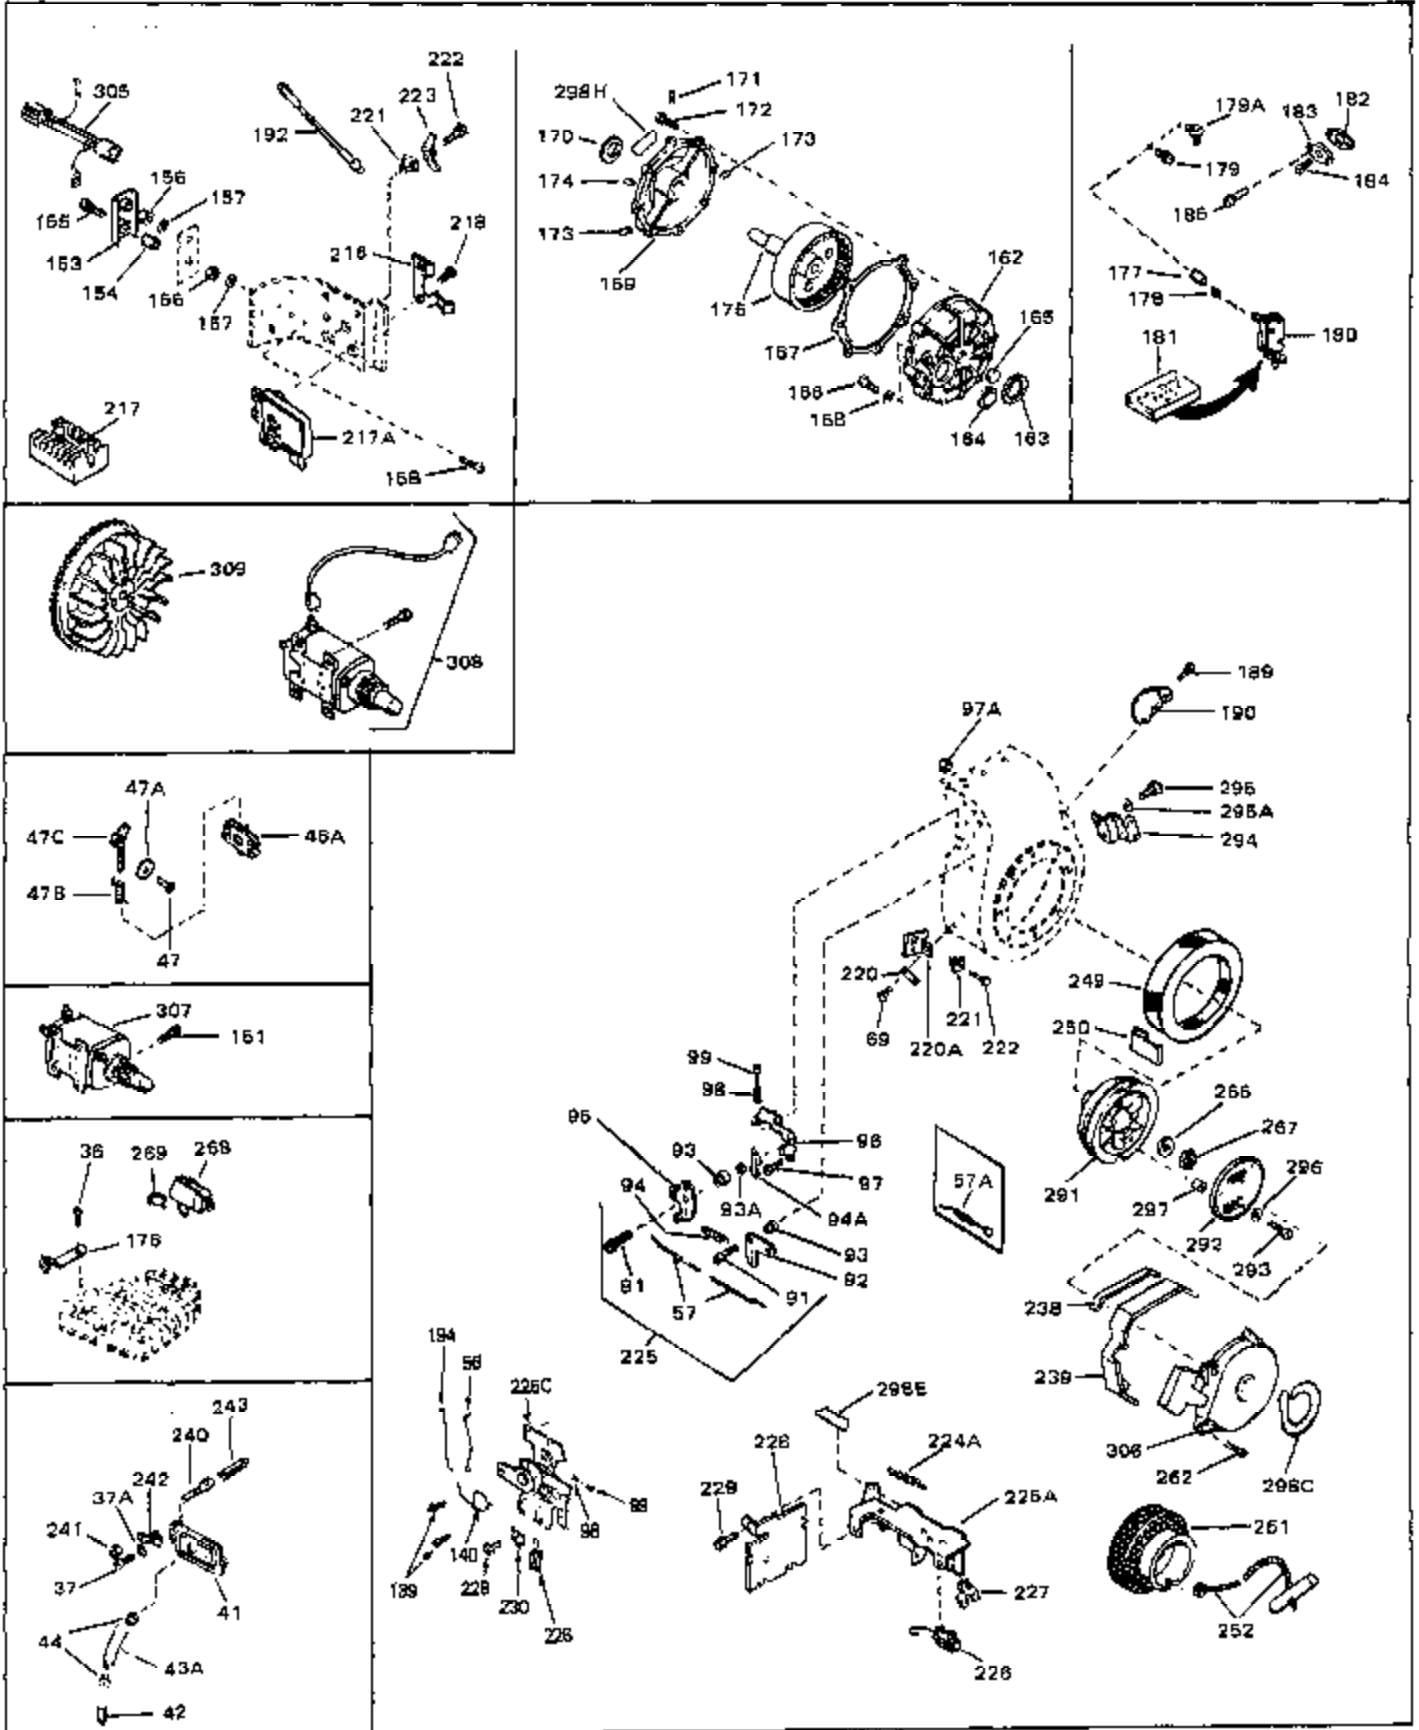

Ref #	Part Number	Qty	Description
36	650694A	0	Screw, Hex flange hd., 5/16-18 x 2
36	650695A	0	Screw, Hex flange hd., 5/16-18 x 2-1/4
36	650697A	0	Screw, Hex flange hd., 5/16-18 x 2-1/2
37	650128	0	Screw
37	650597	0	Screw, Hex washer hd., 10-24 x 5/8
37A	27261	0	Washer, Flat
41	28425	0	Cover, Valve chamber
56	31710	0	Link, Throttle
69	29747A	0	Screw
98	28569	0	Spring, Compression
98	31342	0	Spring, Compression
98	32924	0	Spring, Compression
99	29500	0	Screw, Fil. hd. mach., Sems, 8-32 x 3/4
99	650549	0	Screw
99	650688	0	Screw, Hex hd., 10-32 x 1-5/16" (Drilled
182	32683	0	Gasket, Fuel pump
183	32955	0	Cover, Fuel pump pad
184	9556	0	Plug, Oil drain (Sq. hd. pipe, 1/8-27)
185	30688	0	Screw, Hex hd. Sems, 1/4-20 x 1/2
225	730152	0	Control Assy., Speed
226	610973	0	Terminal Assy.
227	33177	0	Terminal
262	29716	0	Screw
266	650815	0	Washer, Belleville
267	8115	0	Nut, Hex
305	33018	0	Harness, Adapter
306	590420	0	Starter, Rewind
308	32386	0	Starter Motor Kit (110-120 Volt)
308	32901	0	Starter Motor Kit (110-120 Volt)
308	33328	0	Starter Motor Kit (110-120 Volt)
308	33328A	0	Starter Motor Kit (110-120 Volt)
308	33518	0	Starter Motor Kit (110-120 Volt)
308	33518A	0	Starter Motor Kit (110-120 Volt)
308	33518B	0	Starter Motor Kit (110-120 Volt)
309	30811A	0	Flywheel