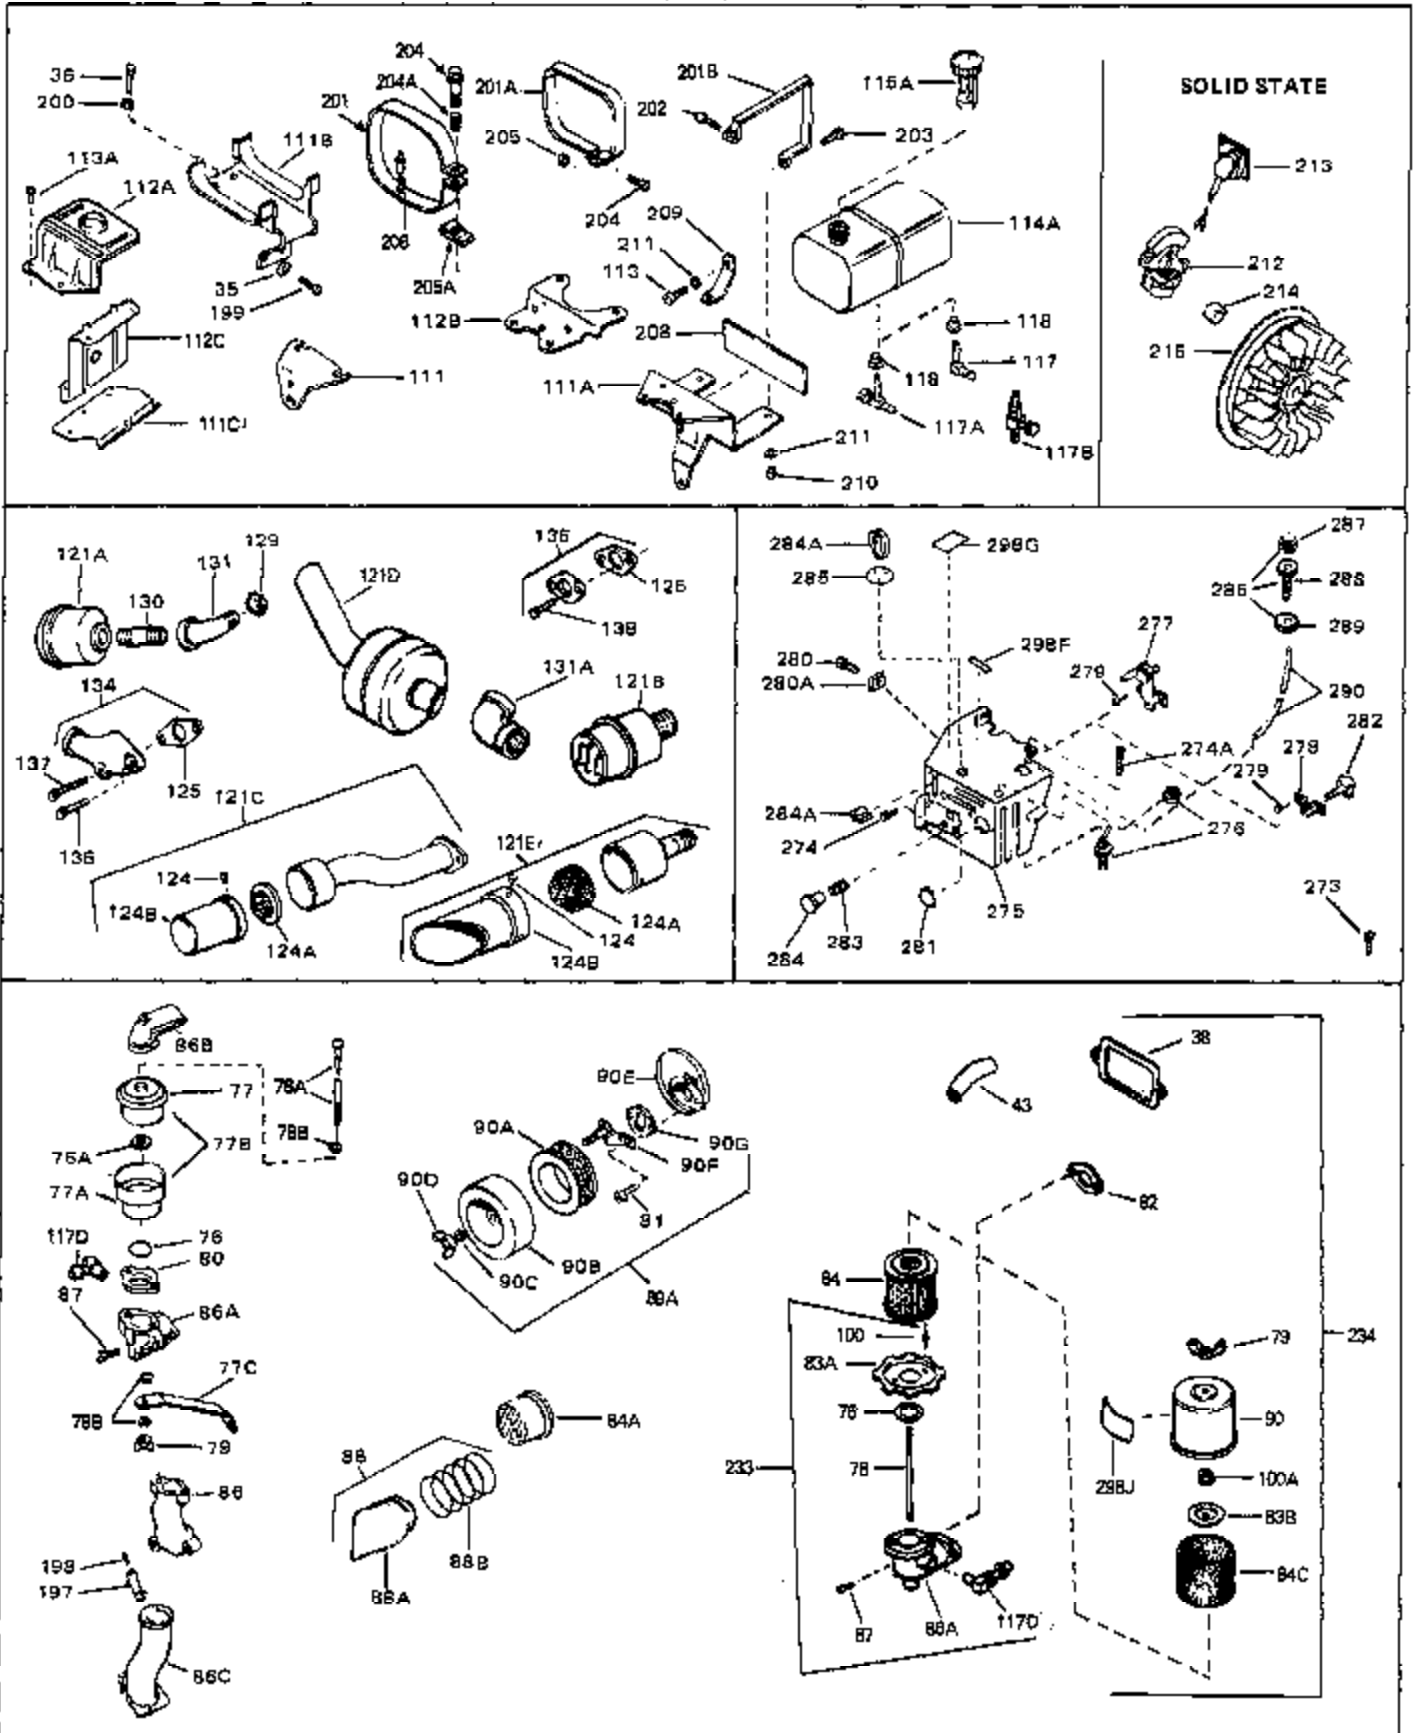

Engine Parts List #2

Ref #	Part Number	Qty	Description
35	26073	0	Washer, Connecting rod bolt
35	650570	0	Washer, Flat
35	650691	0	Washer, Flat
36	650694A	0	Screw, Hex flange hd., 5/16-18 x 2
36	650695A	0	Screw, Hex flange hd., 5/16-18 x 2-1/4
36	650697A	0	Screw, Hex flange hd., 5/16-18 x 2-1/2
38	27896	0	Gasket, Breather cover
43	27627	0	Tube, Breather
81	28820	0	Screw
81	30196	0	Screw
81	650521	0	Screw
82	27272	0	Gasket, Air cleaner
86A	34697	0	Elbow, Air cleaner
89A	730128	0	Cleaner Assy., Air
111A	33353	0	Bracket, Lower fuel tank
112A	33352A	0	Bracket, Upper fuel tank
113A	650273	0	Screw
113	650561	0	Screw
117A	33351	0	Valve, Fuel shut-off
117B	33053	0	Valve, Fuel strainer & shut-off
118	33679	0	Bushing, Fuel fitting
121E	391026	0	Muffler
124A	33171	0	Screen, Muffler
124B	33185	0	Cover & Tube, Muffler
124	650578	0	Screw
125	27930	0	Gasket, Exhaust
134	31288	0	Muffler Adapter Kit
135	730130	0	Muffler Adapter Kit
136	6021A	0	Screw, Hex flange hd., 5/16-18 x 1-1/2
137	650697A	0	Screw, Hex flange hd., 5/16-18 x 2-1/2
138	30196	0	Screw
233	34819	0	Elbow Assy., Air cleaner
234	730561	0	Air Cleaner Kit, Dual Element upright,
273	650687	0	Screw, Pan hd. self-tap, 10-32 x 5/16