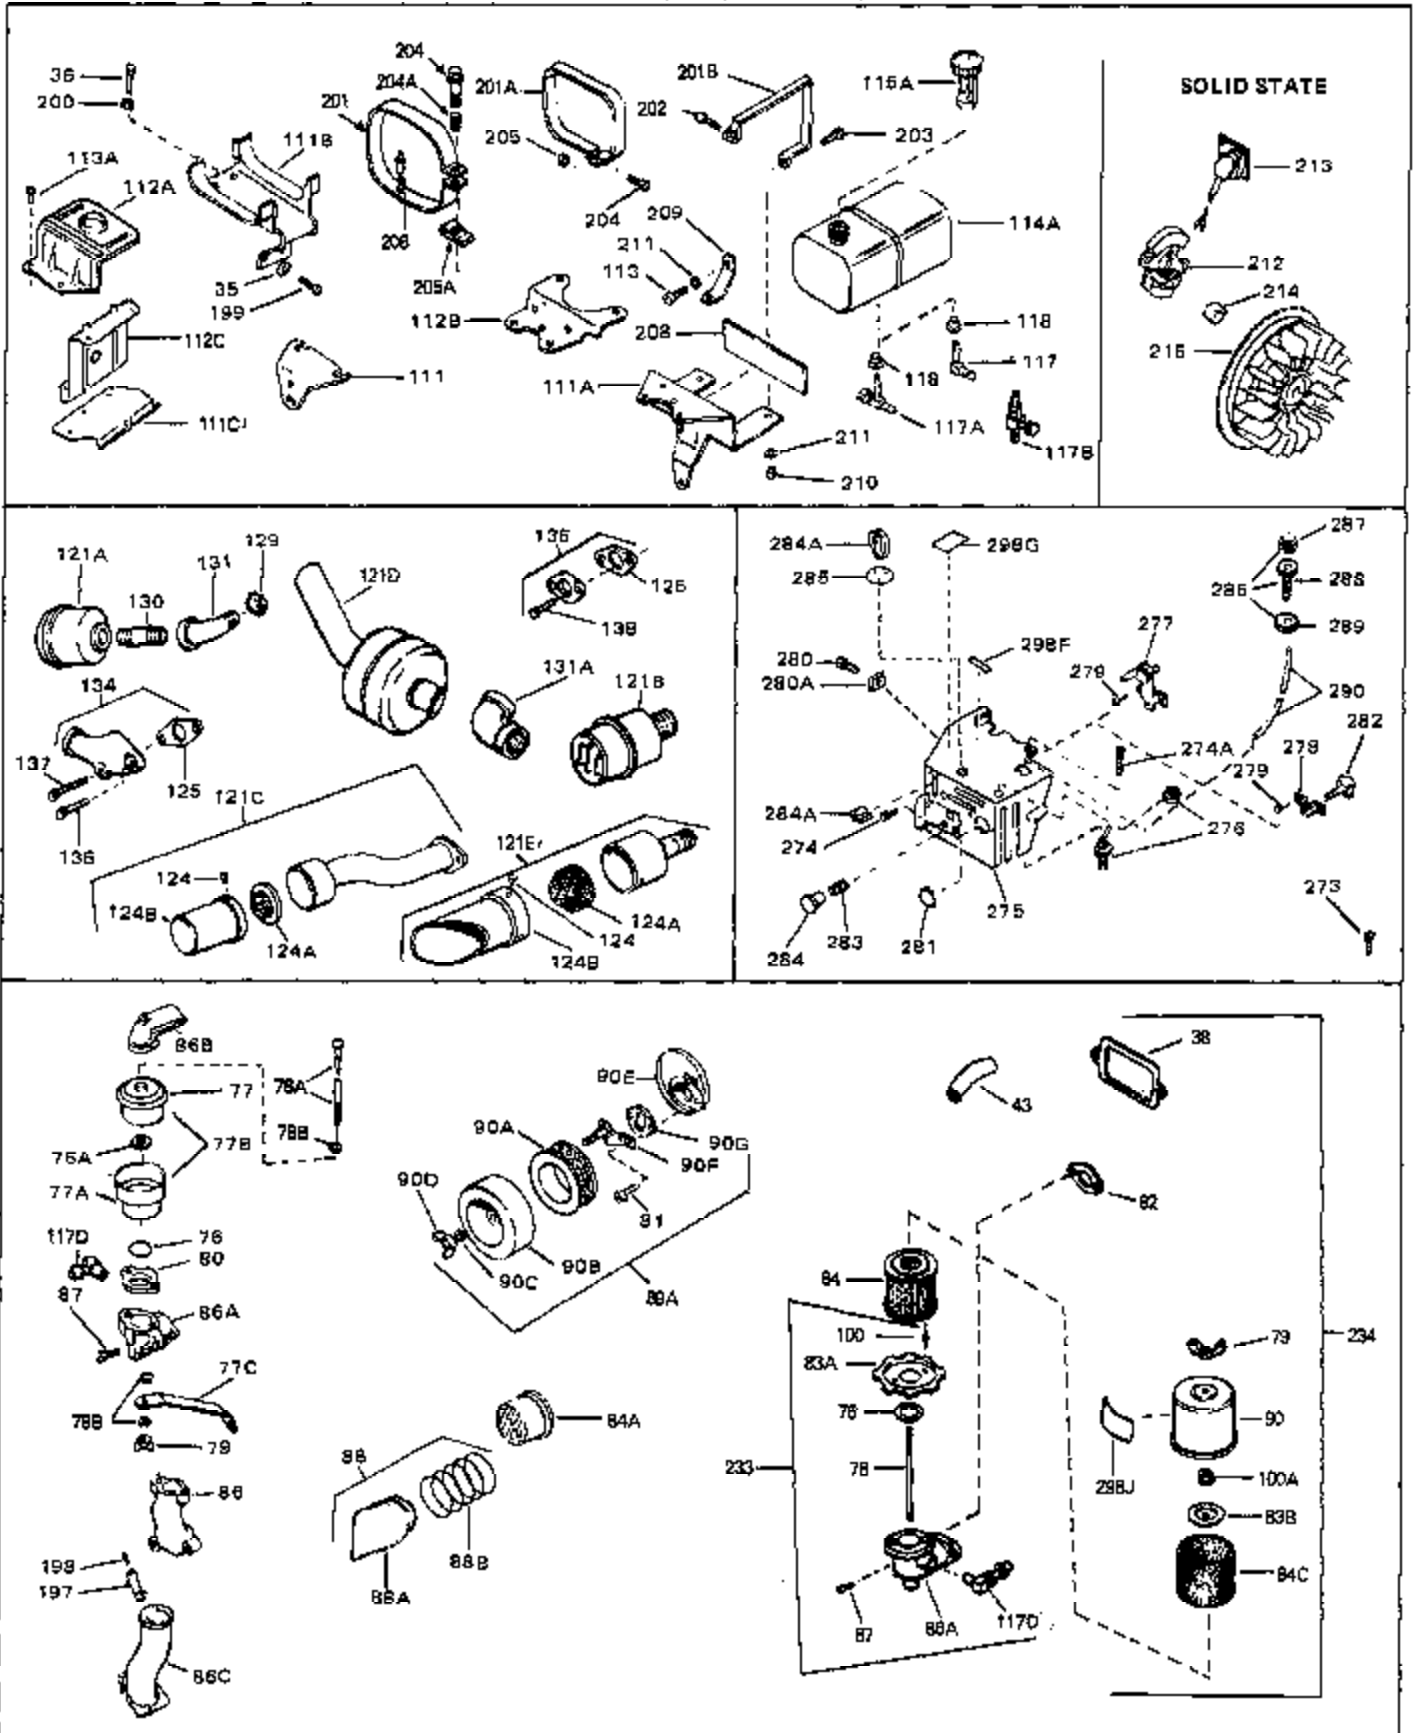

Engine Parts List #2

Ref #	Part Number	Qty	Description
35	26073	0	Washer, Connecting rod bolt
35	650570	0	Washer, Flat
35	650691	0	Washer, Flat
36	650694A	0	Screw, Hex flange hd., 5/16-18 x 2
36	650695A	0	Screw, Hex flange hd., 5/16-18 x 2-1/4
36	650697A	0	Screw, Hex flange hd., 5/16-18 x 2-1/2
38	27896	0	Gasket, Breather cover
43	27627	0	Tube, Breather
81	28820	0	Screw
81	30196	0	Screw
81	650521	0	Screw
82	27272	0	Gasket, Air cleaner
86A	34697	0	Elbow, Air cleaner
89A	730128	0	Cleaner Assy., Air
111A	33353	0	Bracket, Lower fuel tank
112A	33352A	0	Bracket, Upper fuel tank
113A	650273	0	Screw
113	650561	0	Screw
117B	33053	0	Valve, Fuel strainer & shut-off
117	33395	0	Fitting, Fuel line
118	33679	0	Bushing, Fuel fitting
121E	391026	0	Muffler
124A	33171	0	Screen, Muffler
124B	33185	0	Cover & Tube, Muffler
124	650578	0	Screw
125	27930	0	Gasket, Exhaust
134	31288	0	Muffler Adapter Kit
135	730130	0	Muffler Adapter Kit
136	6021A	0	Screw, Hex flange hd., 5/16-18 x 1-1/2
137	650697A	0	Screw, Hex flange hd., 5/16-18 x 2-1/2
138	30196	0	Screw
233	34819	0	Elbow Assy., Air cleaner
234	730561	0	Air Cleaner Kit, Dual Element upright,
273	650687	0	Screw, Pan hd. self-tap, 10-32 x 5/16