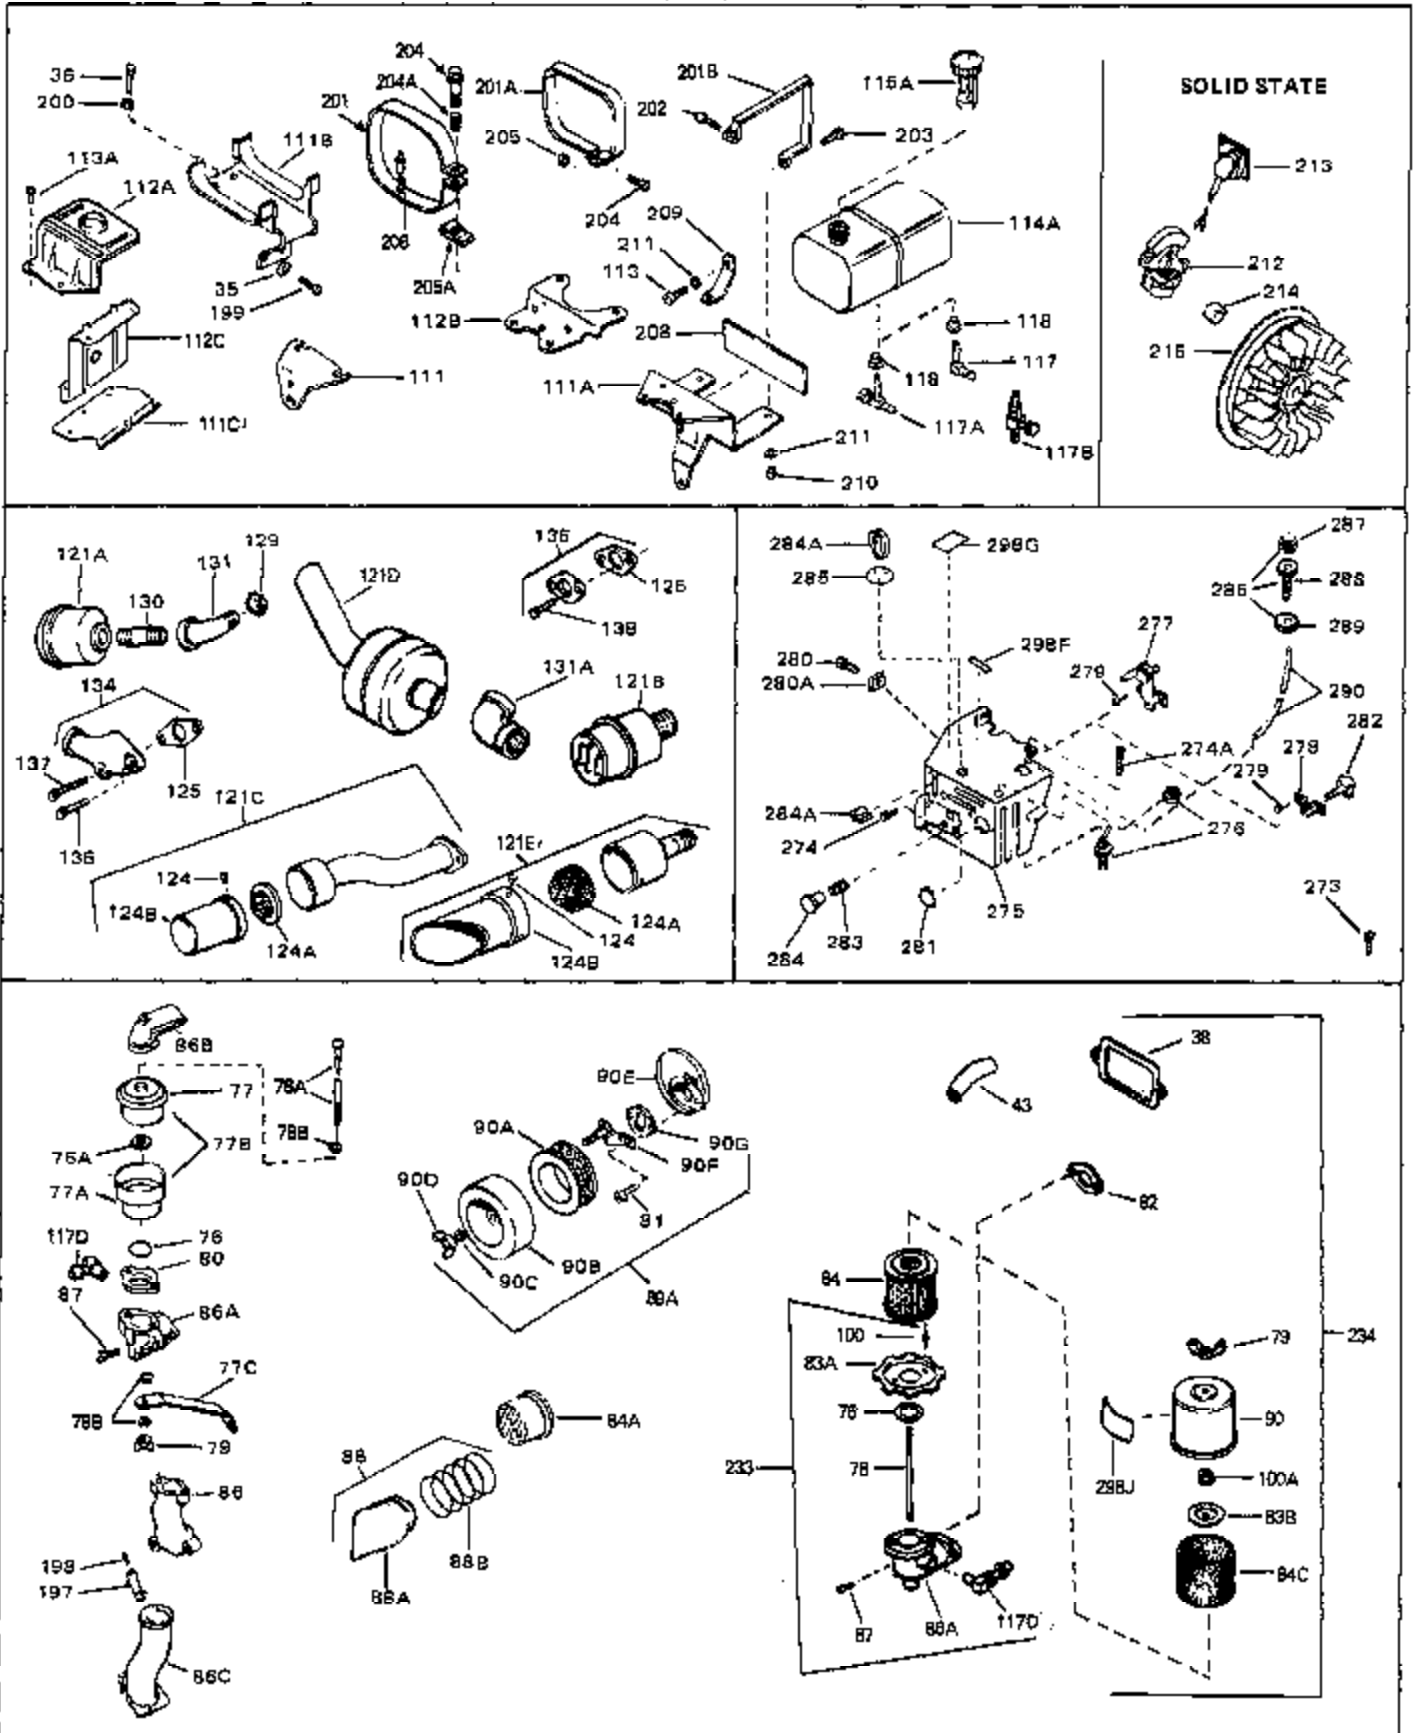

Engine Parts List #2

Ref #	Part Number	Qty	Description
35	26073	0	Washer, Connecting rod bolt
35	650570	0	Washer, Flat
35	650691	0	Washer, Flat
36	650694A	0	Screw, Hex flange hd., 5/16-18 x 2
36	650695A	0	Screw, Hex flange hd., 5/16-18 x 2-1/4
36	650697A	0	Screw, Hex flange hd., 5/16-18 x 2-1/2
38	27896	0	Gasket, Breather cover
43	27627	0	Tube, Breather
81	28820	0	Screw
81	30196	0	Screw
81	650521	0	Screw
86A	34697	0	Elbow, Air cleaner
89A	730128	0	Cleaner Assy., Air
111	33167	0	Bracket, Lower fuel tank
112B	33166A	0	Bracket, Upper fuel tank
113	650561	0	Screw
113A	650665	0	Screw
117B	33053	0	Valve, Fuel strainer & shut-off
117A	32961	0	Valve, Fuel shut-off
121E	391026	0	Muffler
124A	33171	0	Screen, Muffler
124B	33185	0	Cover & Tube, Muffler
124	650578	0	Screw
125	27930	0	Gasket, Exhaust
134	31288	0	Muffler Adapter Kit
135	730130	0	Muffler Adapter Kit
136	6021A	0	Screw, Hex flange hd., 5/16-18 x 1-1/2
137	650697A	0	Screw, Hex flange hd., 5/16-18 x 2-1/2
138	30196	0	Screw
233	34819	0	Elbow Assy., Air cleaner
234	730561	0	Air Cleaner Kit, Dual Element upright,
273	650687	0	Screw, Pan hd. self-tap, 10-32 x 5/16
274A	650765	0	Screw, Hex washer hd. self-drilling, 10-32 x
274	650257	0	Screw, Pan hd. Sems, 8-32 x 5/16
275	33134	0	Cover, Carburetor
278	32398	0	Bracket, Choke
279	28820	0	Screw
280	650760	0	Screw
280A	650764	0	"U" Clip Nut
282	32397	0	Plate Assy., Choke
283	32399	0	Spring, Choke knob
284	32400	0	Knob, Choke
298F	31682	0	Decal, Operation