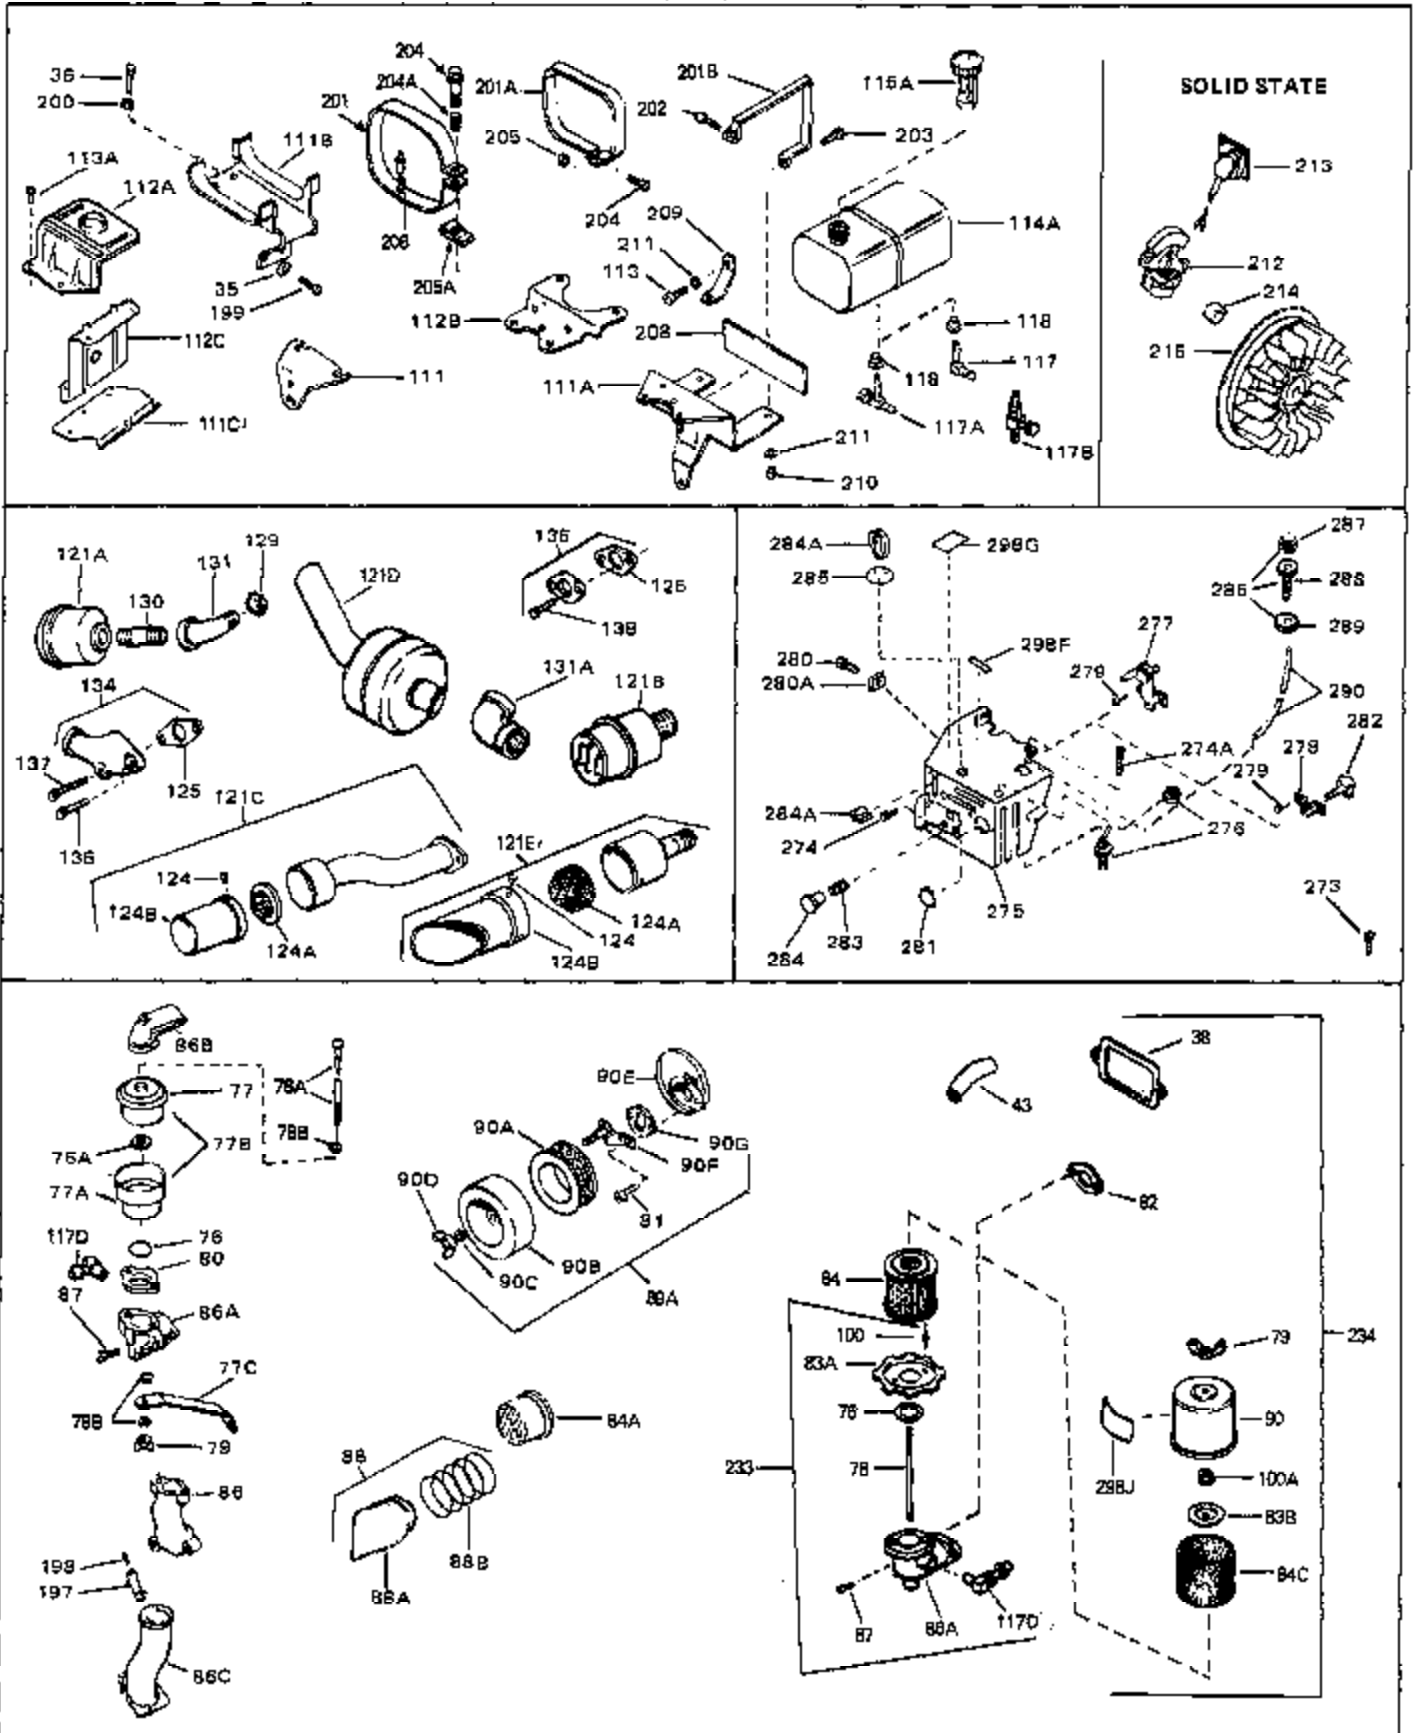

Engine Parts List #2

Ref #	Part Number	Qty	Description
35	26073	0	Washer, Connecting rod bolt
35	650570	0	Washer, Flat
35	650691	0	Washer, Flat
36	650694A	0	Screw, Hex flange hd., 5/16-18 x 2
36	650695A	0	Screw, Hex flange hd., 5/16-18 x 2-1/4
36	650697A	0	Screw, Hex flange hd., 5/16-18 x 2-1/2
38	27896	0	Gasket, Breather cover
43	27627	0	Tube, Breather
81	28820	0	Screw
81	30196	0	Screw
81	650521	0	Screw
82	27272	0	Gasket, Air cleaner
86A	31431	0	Elbow, Air cleaner
86A	34697	0	Elbow, Air cleaner
87	650416	0	Screw, Rd. hd. Sems, 10-32 x 1
89A	730128	0	Cleaner Assy., Air
111A	31694	0	Bracket, Fuel tank
113	650561	0	Screw
117	28584	0	Strainer & Elbow
117B	33053	0	Valve, Fuel strainer & shut-off
121A	29633	0	Muffler
121E	391026	0	Muffler
124A	33171	0	Screen, Muffler
124B	33185	0	Cover & Tube, Muffler
124	650578	0	Screw
125	27930	0	Gasket, Exhaust
129	32862	0	Nut, Conduit (1/4" thick)
130	30244	0	Nipple, Exhaust pipe (2-1/2")
131	30209	0	Elbow, Exhaust (45°)
134	31288	0	Muffler Adapter Kit
135	730130	0	Muffler Adapter Kit
136	6021A	0	Screw, Hex flange hd., 5/16-18 x 1-1/2
137	650697A	0	Screw, Hex flange hd., 5/16-18 x 2-1/2
138	30196	0	Screw
201B	31697	0	Strap, Fuel tank
202	29212	0	Screw
203	6202	0	Screw
210	29752	0	Nut
233	34819	0	Elbow Assy., Air cleaner
234	730561	0	Air Cleaner Kit, Dual Element upright,
273	650687	0	Screw, Pan hd. self-tap, 10-32 x 5/16