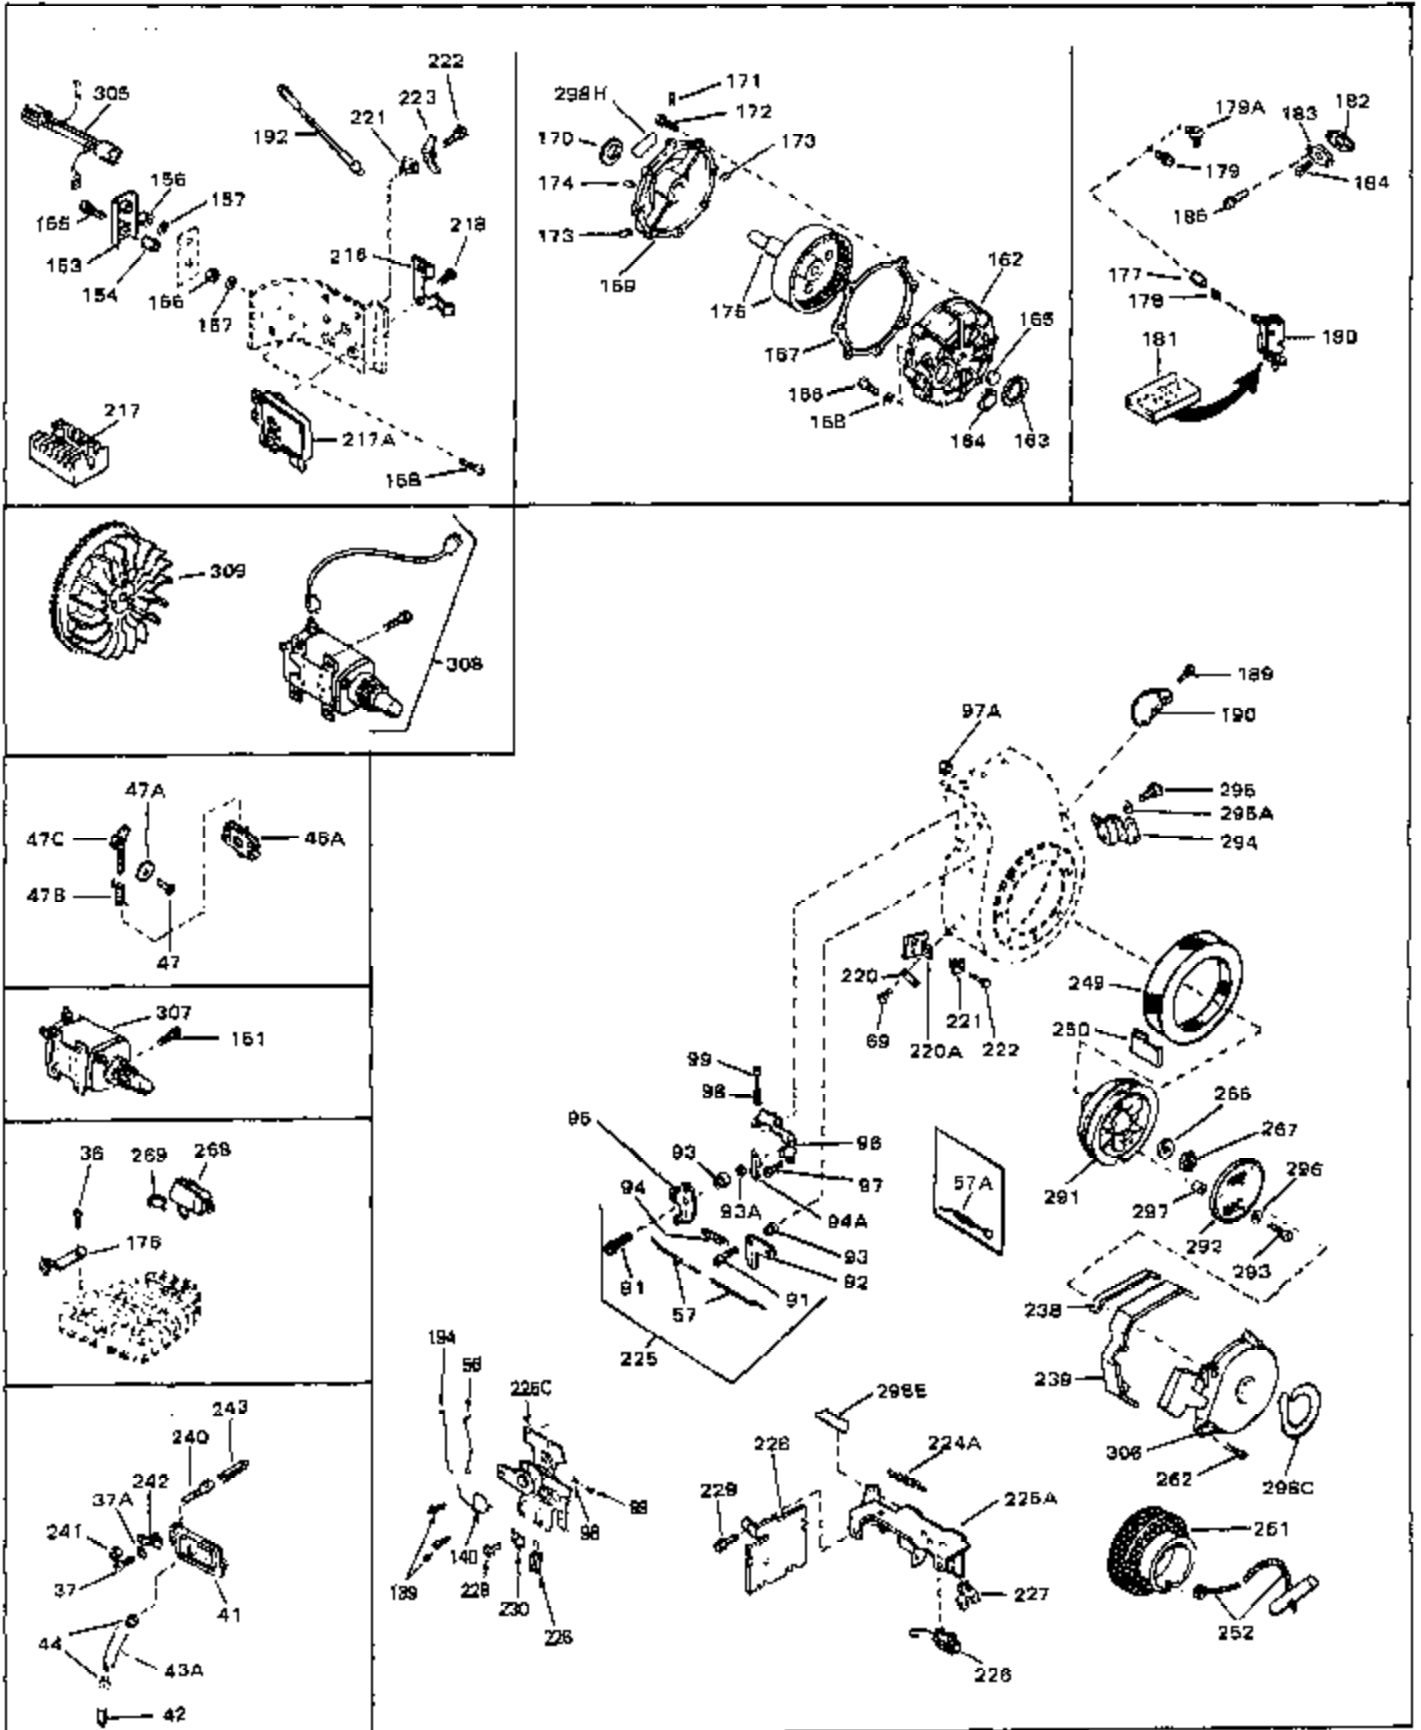

Ref #	Part Number	Qty	Description
36	650694A	0	Screw, Hex flange hd., 5/16-18 x 2
36	650695A	0	Screw, Hex flange hd., 5/16-18 x 2-1/4
36	650697A	0	Screw, Hex flange hd., 5/16-18 x 2-1/2
37	650128	0	Screw
37	650597	0	Screw, Hex washer hd., 10-24 x 5/8
37A	27261	0	Washer, Flat
41	28425	0	Cover, Valve chamber
56	30824	0	Link, Throttle
69	29747A	0	Screw
98	31342	0	Spring, Compression
98	32924	0	Spring, Compression
98	28569	0	Spring, Compression
99	29500	0	Screw, Fil. hd. mach., Sems, 8-32 x 3/4
99	650549	0	Screw
99	650688	0	Screw, Hex hd., 10-32 x 1-5/16" (Drilled
182	32683	0	Gasket, Fuel pump
183	32955	0	Cover, Fuel pump pad
184	9556	0	Plug, Oil drain (Sq. hd. pipe, 1/8-27)
185	30688	0	Screw, Hex hd. Sems, 1/4-20 x 1/2
224A	30826	0	Spring, Extension
225	730152	0	Control Assy., Speed
225A	33110A	0	Control Assy., Speed (Remote)
226	610973	0	Terminal Assy.
227	33177	0	Terminal
229	28942	0	Screw
230	27793	0	Clip, Conduit
262	29716	0	Screw
266	650815	0	Washer, Belleville
267	8115	0	Nut, Hex
305	33018	0	Harness, Adapter
306	590427	0	Starter, Rewind
308	32386	0	Starter Motor Kit (110-120 Volt)
308	32901	0	Starter Motor Kit (110-120 Volt)
308	33328	0	Starter Motor Kit (110-120 Volt)
308	33328A	0	Starter Motor Kit (110-120 Volt)
308	33518	0	Starter Motor Kit (110-120 Volt)
308	33518A	0	Starter Motor Kit (110-120 Volt)
308	33518B	0	Starter Motor Kit (110-120 Volt)
309	30811A	0	Flywheel