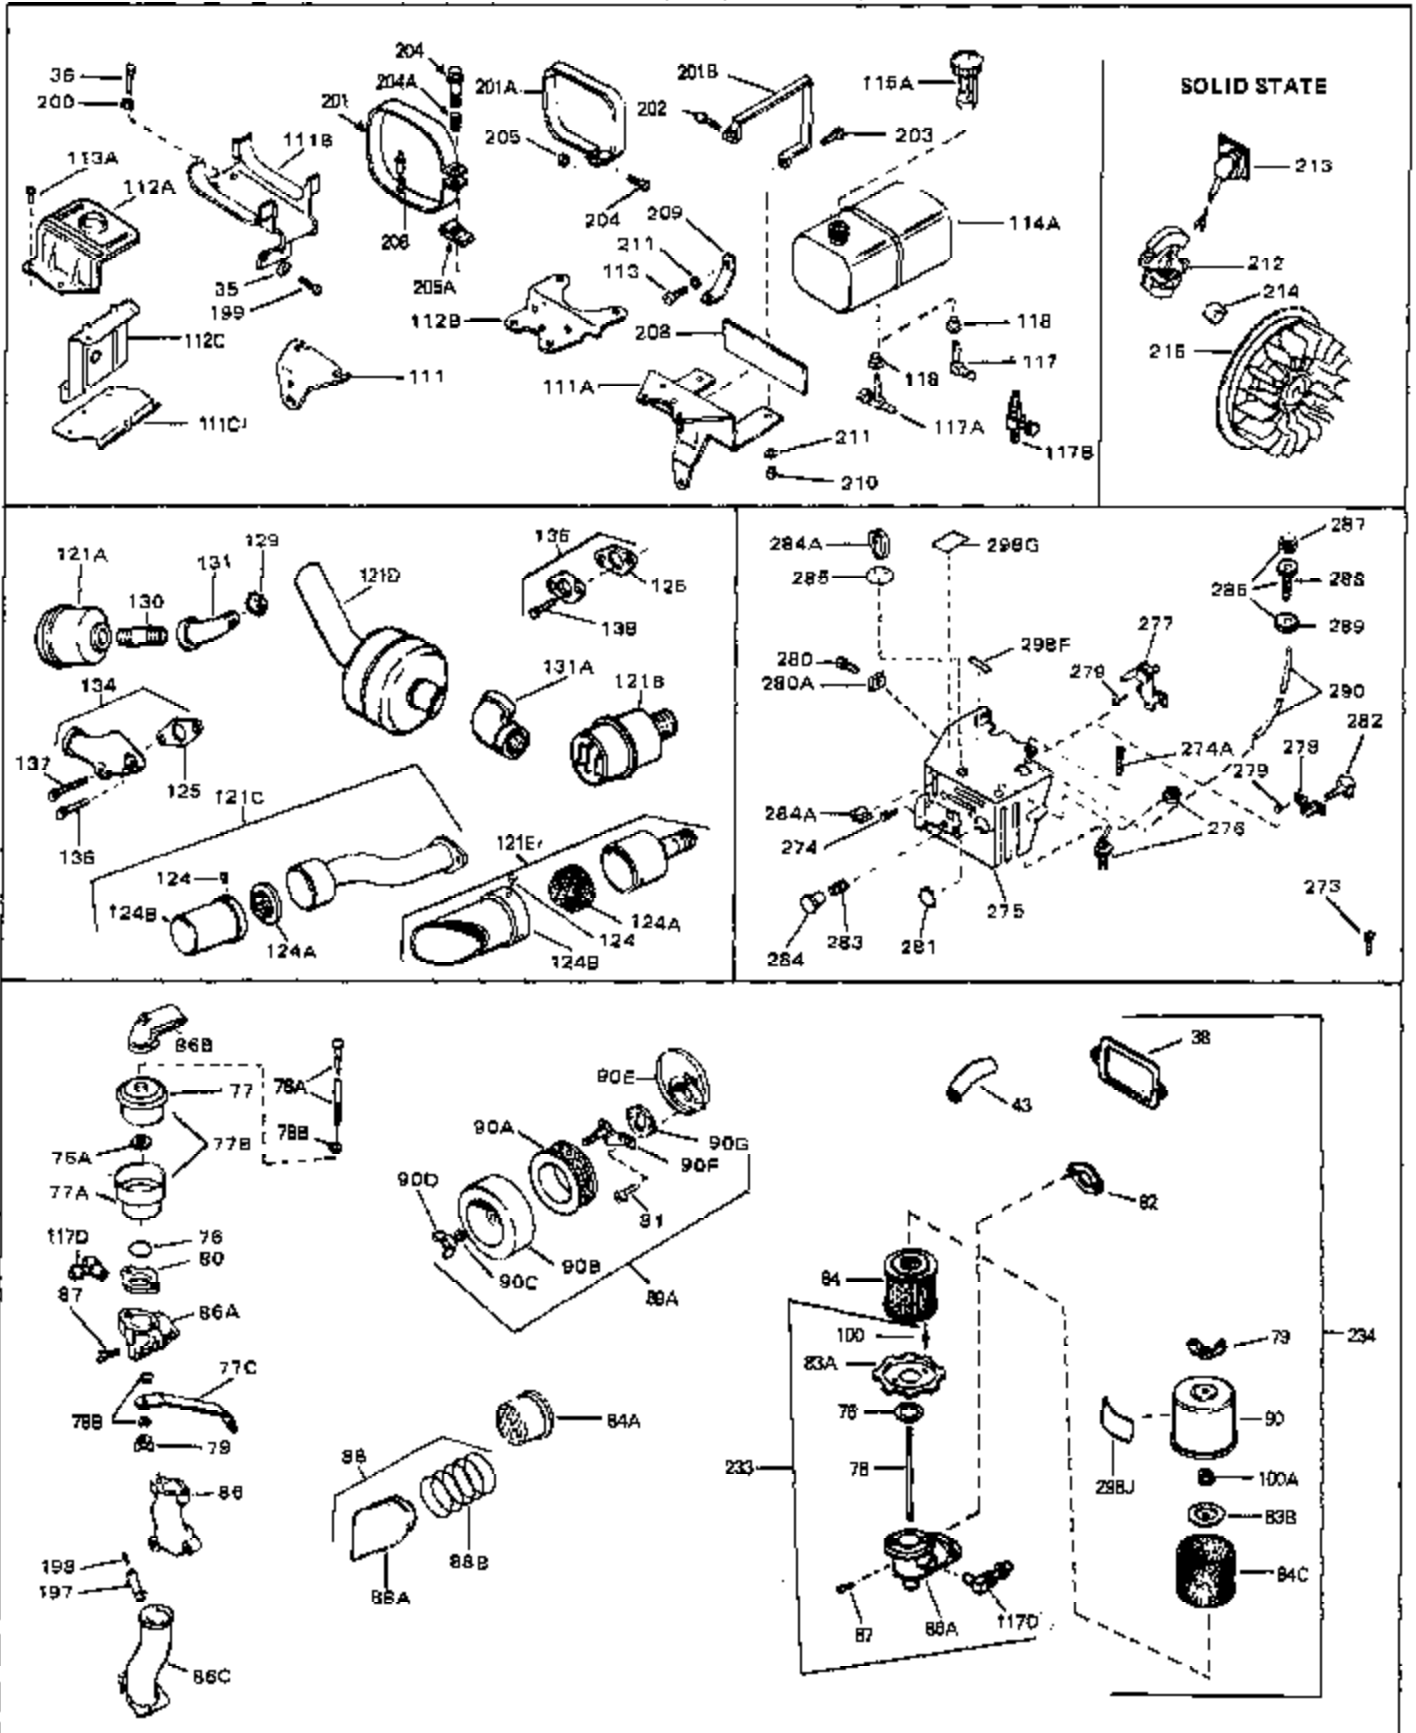

Engine Parts List #2

Ref #	Part Number	Qty	Description
35	26073	0	Washer, Connecting rod bolt
35	650570	0	Washer, Flat
35	650691	0	Washer, Flat
36	650694A	0	Screw, Hex flange hd., 5/16-18 x 2
36	650695A	0	Screw, Hex flange hd., 5/16-18 x 2-1/4
36	650697A	0	Screw, Hex flange hd., 5/16-18 x 2-1/2
38	27896	0	Gasket, Breather cover
43	27627	0	Tube, Breather
81	28820	0	Screw
81	30196	0	Screw
81	650521	0	Screw
82	27272	0	Gasket, Air cleaner
86A	34697	0	Elbow, Air cleaner
89A	730128	0	Cleaner Assy., Air
111A	33353	0	Bracket, Lower fuel tank
112A	33352A	0	Bracket, Upper fuel tank
113A	650273	0	Screw
113	650561	0	Screw
117B	33053	0	Valve, Fuel strainer & shut-off
117	33395	0	Fitting, Fuel line
118	33679	0	Bushing, Fuel fitting
121A	29633	0	Muffler
121E	391026	0	Muffler
124A	33171	0	Screen, Muffler
124B	33185	0	Cover & Tube, Muffler
124	650578	0	Screw
125	27930	0	Gasket, Exhaust
129	32862	0	Nut, Conduit (1/4" thick)
130	30244	0	Nipple, Exhaust pipe (2-1/2")
131	30209	0	Elbow, Exhaust (45°)
134	31288	0	Muffler Adapter Kit
135	730130	0	Muffler Adapter Kit
136	6021A	0	Screw, Hex flange hd., 5/16-18 x 1-1/2
137	650697A	0	Screw, Hex flange hd., 5/16-18 x 2-1/2
138	30196	0	Screw
233	34819	0	Elbow Assy., Air cleaner
234	730561	0	Air Cleaner Kit, Dual Element upright,
273	650687	0	Screw, Pan hd. self-tap, 10-32 x 5/16