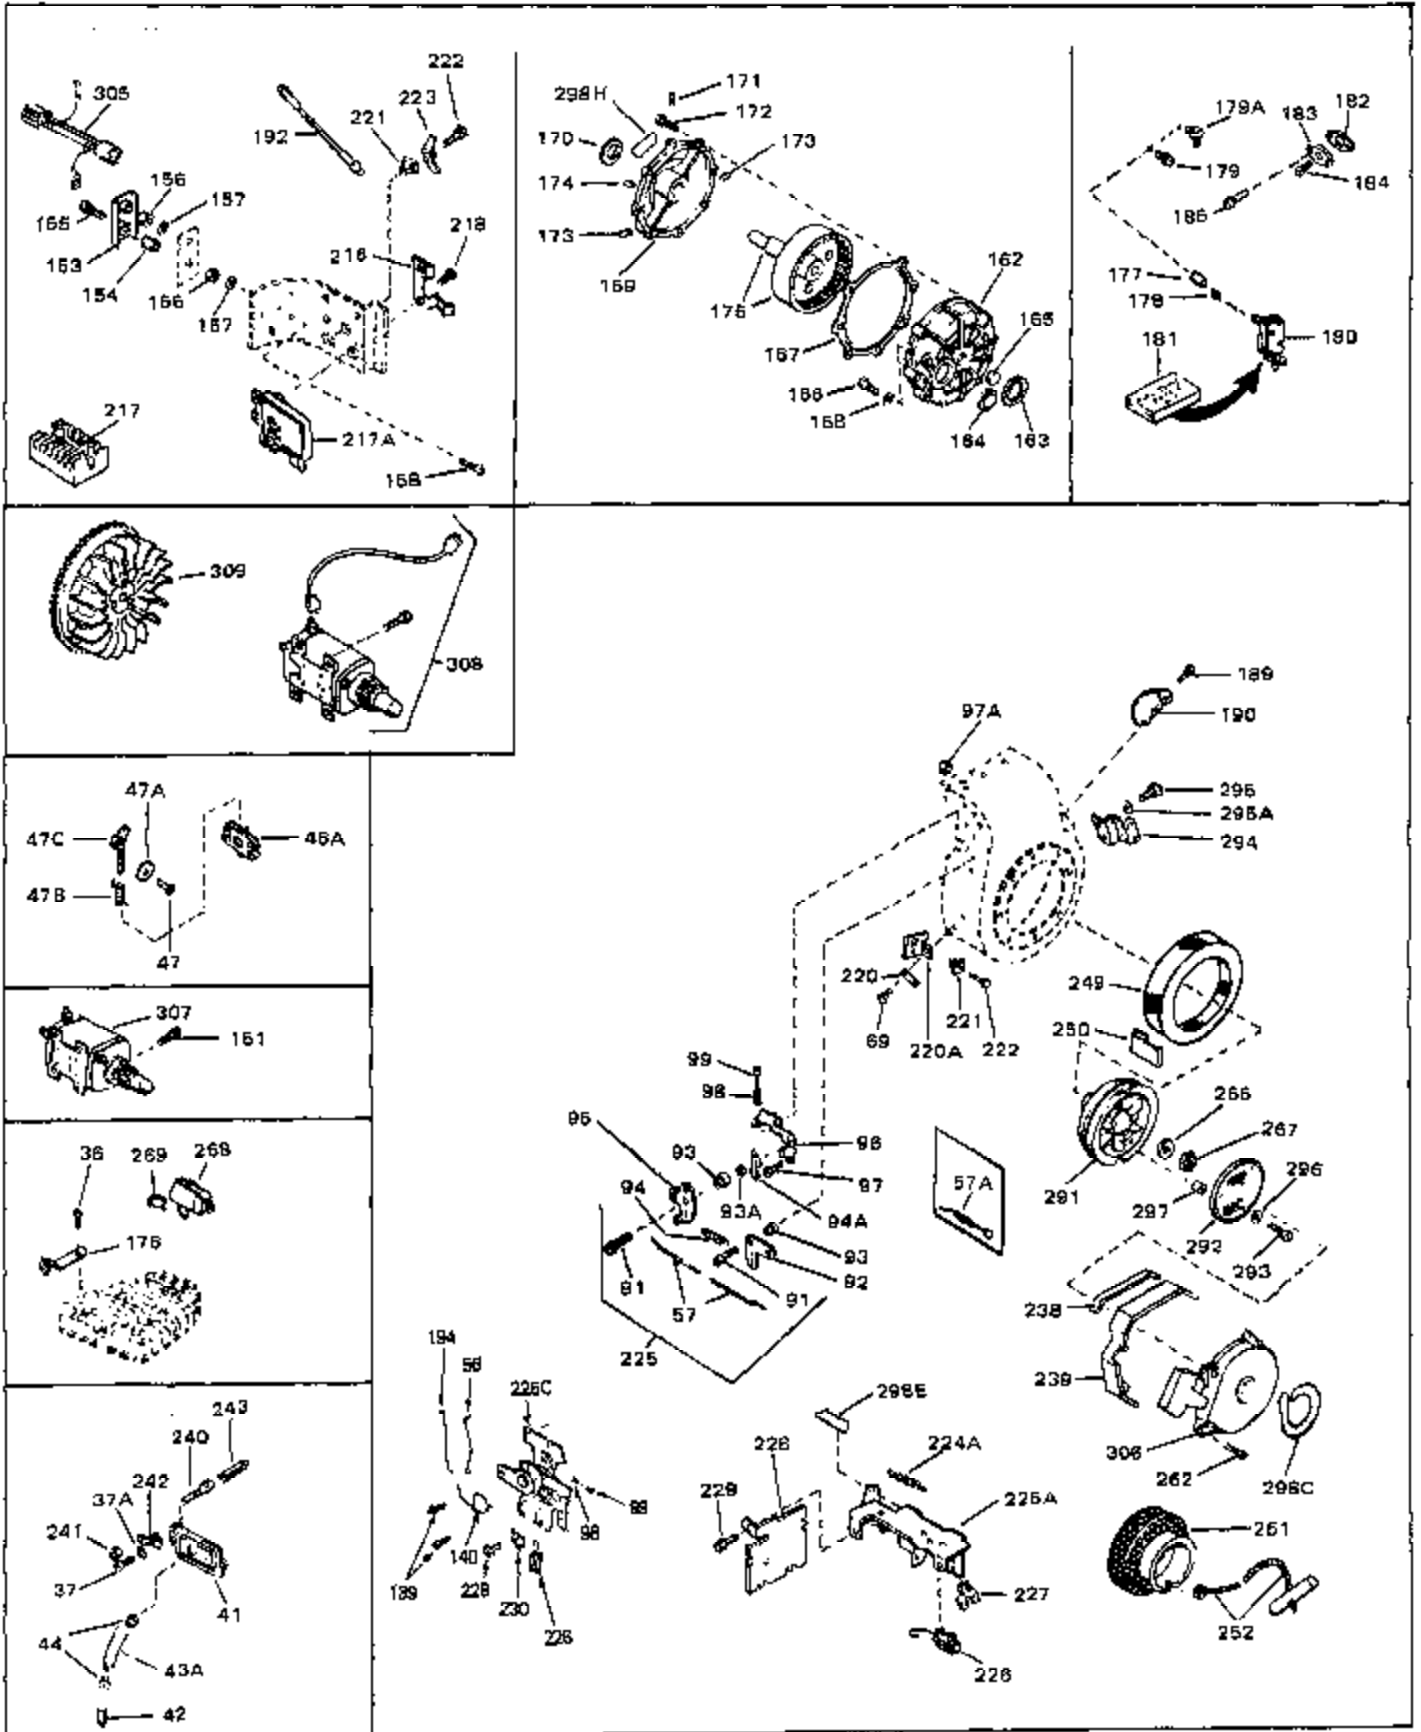

Ref #	Part Number	Qty	Description
36	650694A	0	Screw, Hex flange hd., 5/16-18 x 2
36	650695A	0	Screw, Hex flange hd., 5/16-18 x 2-1/4
36	650697A	0	Screw, Hex flange hd., 5/16-18 x 2-1/2
37	650128	0	Screw
37	650597	0	Screw, Hex washer hd., 10-24 x 5/8
37A	27261	0	Washer, Flat
41	28425	0	Cover, Valve chamber
43A	32447	0	Tube, Breather
44	32446	0	Grommet, Breather tube
56	30206	0	Link, Throttle
57	31879	0	Link, Governor lever to bellcrank
69	29747A	0	Screw
91	30312	0	Screw, Hex washer hd. Sems, 10-32 x 1/2
92	30712	0	Lever, Bellcrank
93A	28562	0	Bushing, Lever
93	29530	0	Bushing, Lever
94	30202	0	Spring, Extension
95	30201A	0	Lever, Speed control
96	30199A	0	Bracket, Speed control
97	650399	0	Screw, Phil. fil. hd. Sems, 10-32 x 5/8
97A	33450	0	Nut, Lock
98	28569	0	Spring, Compression
98	31342	0	Spring, Compression
98	32924	0	Spring, Compression
99	29500	0	Screw, Fil. hd. mach., Sems, 8-32 x 3/4
99	650549	0	Screw
99	650688	0	Screw, Hex hd., 10-32 x 1-5/16" (Drilled
182	32683	0	Gasket, Fuel pump
183	32955	0	Cover, Fuel pump pad
184	9556	0	Plug, Oil drain (Sq. hd. pipe, 1/8-27)
185	30688	0	Screw, Hex hd. Sems, 1/4-20 x 1/2
225	730152	0	Control Assy., Speed
227	33177	0	Terminal
229	28942	0	Screw
230	27793	0	Clip, Conduit
262	29716	0	Screw
266	650815	0	Washer, Belleville
267	8115	0	Nut, Hex
305	33018	0	Harness, Adapter
306	590420	0	Starter, Rewind
308	32386	0	Starter Motor Kit (110-120 Volt)
308	32901	0	Starter Motor Kit (110-120 Volt)
308	33328	0	Starter Motor Kit (110-120 Volt)
308	33328A	0	Starter Motor Kit (110-120 Volt)
308	33518	0	Starter Motor Kit (110-120 Volt)
308	33518A	0	Starter Motor Kit (110-120 Volt)
308	33518B	0	Starter Motor Kit (110-120 Volt)
309	30811A	0	Flywheel