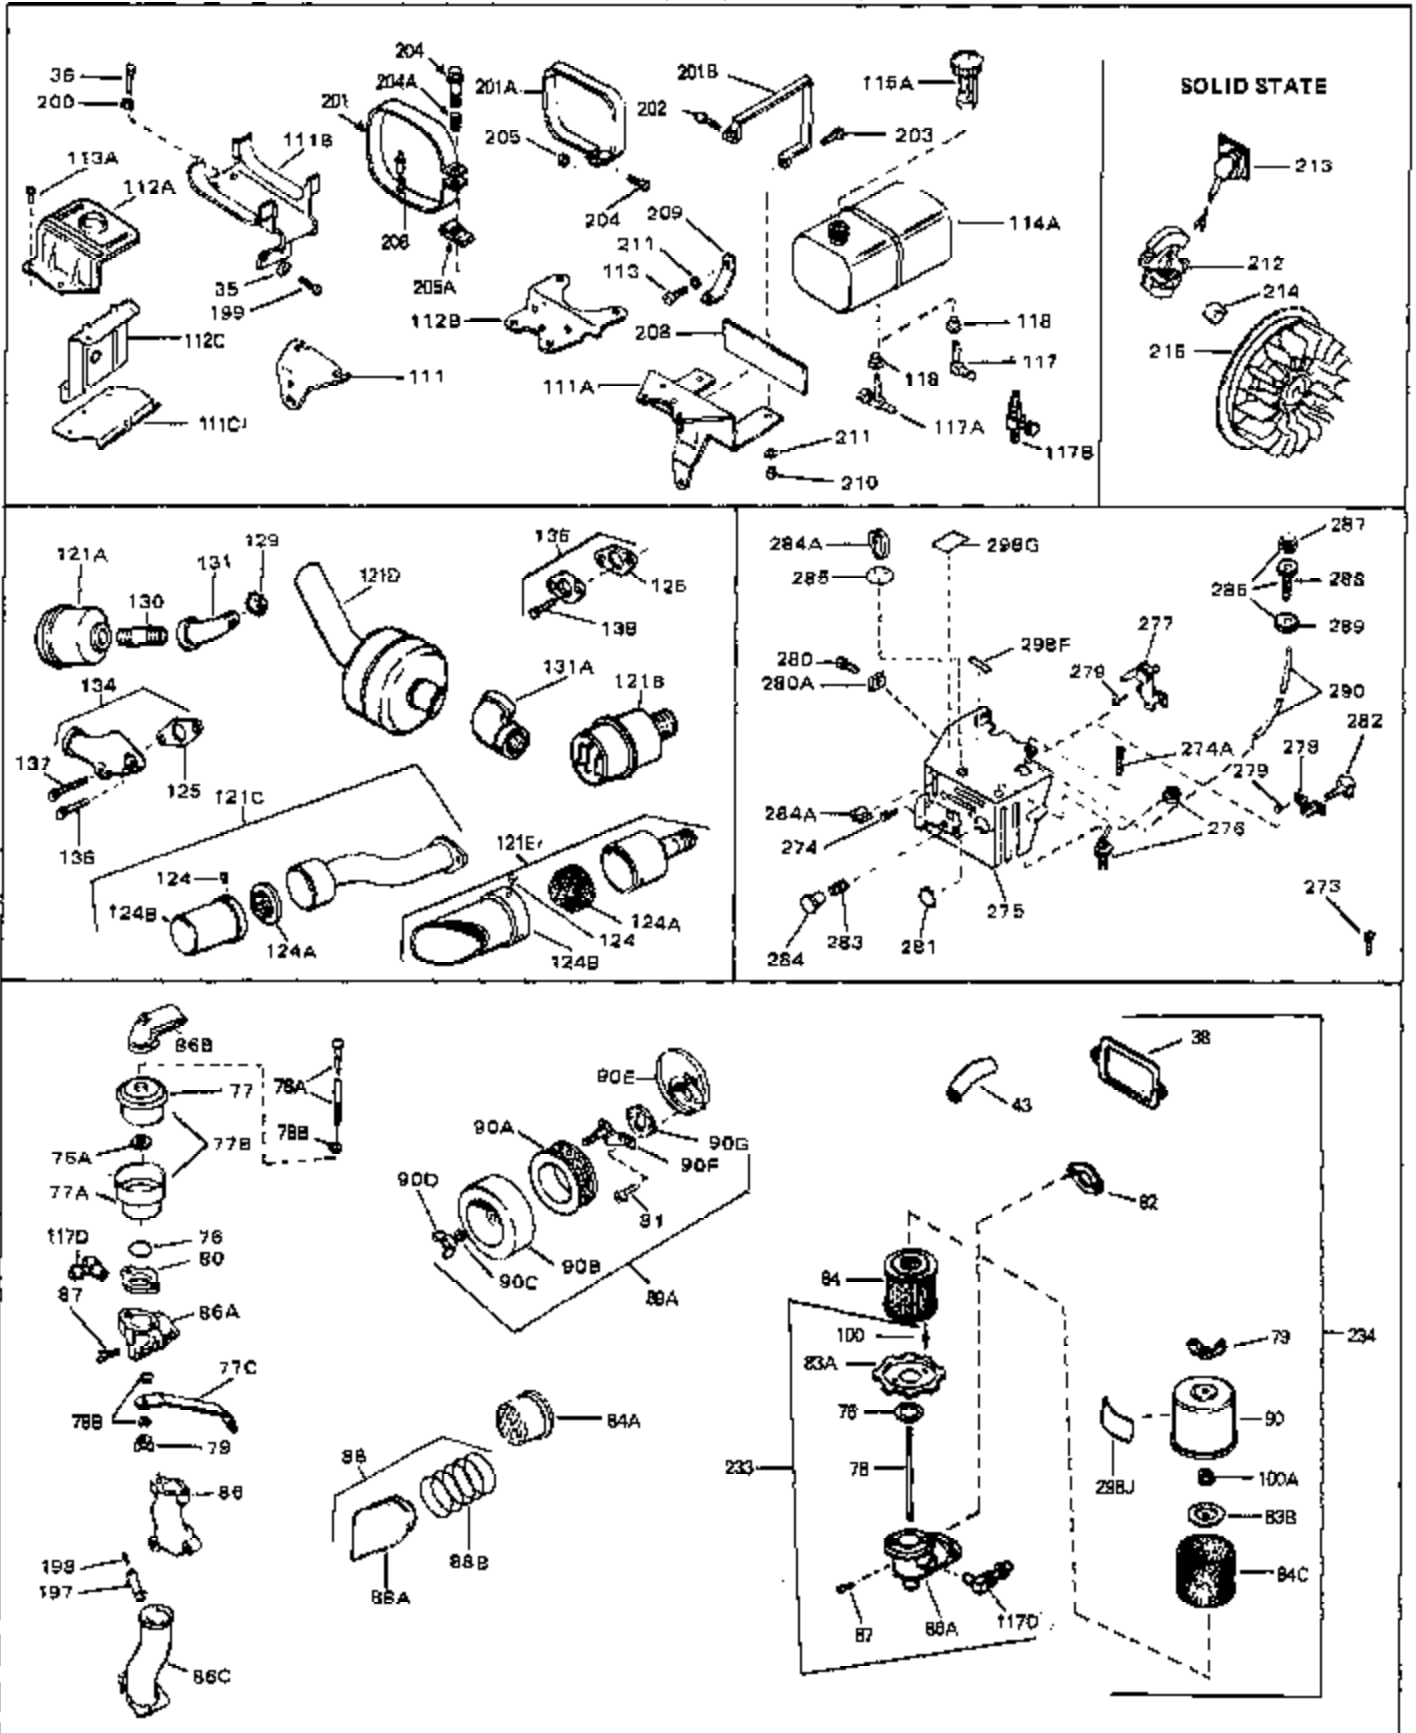

Ref #	Part Number	Qty	Description
35	26073	0	Washer, Connecting rod bolt
35	650570	0	Washer, Flat
35	650691	0	Washer, Flat
36	650694A	0	Screw, Hex flange hd., 5/16-18 x 2
36	650695A	0	Screw, Hex flange hd., 5/16-18 x 2-1/4
36	650697A	0	Screw, Hex flange hd., 5/16-18 x 2-1/2
38	27896	0	Gasket, Breather cover
43	27627	0	Tube, Breather
81	28820	0	Screw
81	30196	0	Screw
81	650521	0	Screw
82	27272	0	Gasket, Air cleaner
86A	34697	0	Elbow, Air cleaner
89A	730128	0	Cleaner Assy., Air
111A	33353	0	Bracket, Lower fuel tank
112A	33352A	0	Bracket, Upper fuel tank
113	650561	0	Screw
113A	650273	0	Screw
117B	33053	0	Valve, Fuel strainer & shut-off
117A	33351	0	Valve, Fuel shut-off
118	33679	0	Bushing, Fuel fitting
121E	391026	0	Muffler
124A	33171	0	Screen, Muffler
124B	33185	0	Cover & Tube, Muffler
124	650578	0	Screw
125	27930	0	Gasket, Exhaust
134	31288	0	Muffler Adapter Kit
135	730130	0	Muffler Adapter Kit
136	6021A	0	Screw, Hex flange hd., 5/16-18 x 1-1/2
137	650697A	0	Screw, Hex flange hd., 5/16-18 x 2-1/2
138	30196	0	Screw
233	34819	0	Elbow Assy., Air cleaner
234	730561	0	Air Cleaner Kit, Dual Element upright,
273	650687	0	Screw, Pan hd. self-tap, 10-32 x 5/16
274	650257	0	Screw, Pan hd. Sems, 8-32 x 5/16
274A	650765	0	Screw, Hex washer hd. self-drilling, 10-32 x
275	32395	0	Cover, Carburetor
278	32398	0	Bracket, Choke
279	28820	0	Screw
280	650760	0	Screw
280A	650764	0	"U" Clip Nut
281	31291	0	Plug, Cover
282	32397	0	Plate Assy., Choke
283	32399	0	Spring, Choke knob
284	32400	0	Knob, Choke
298F	31682	0	Decal, Operation