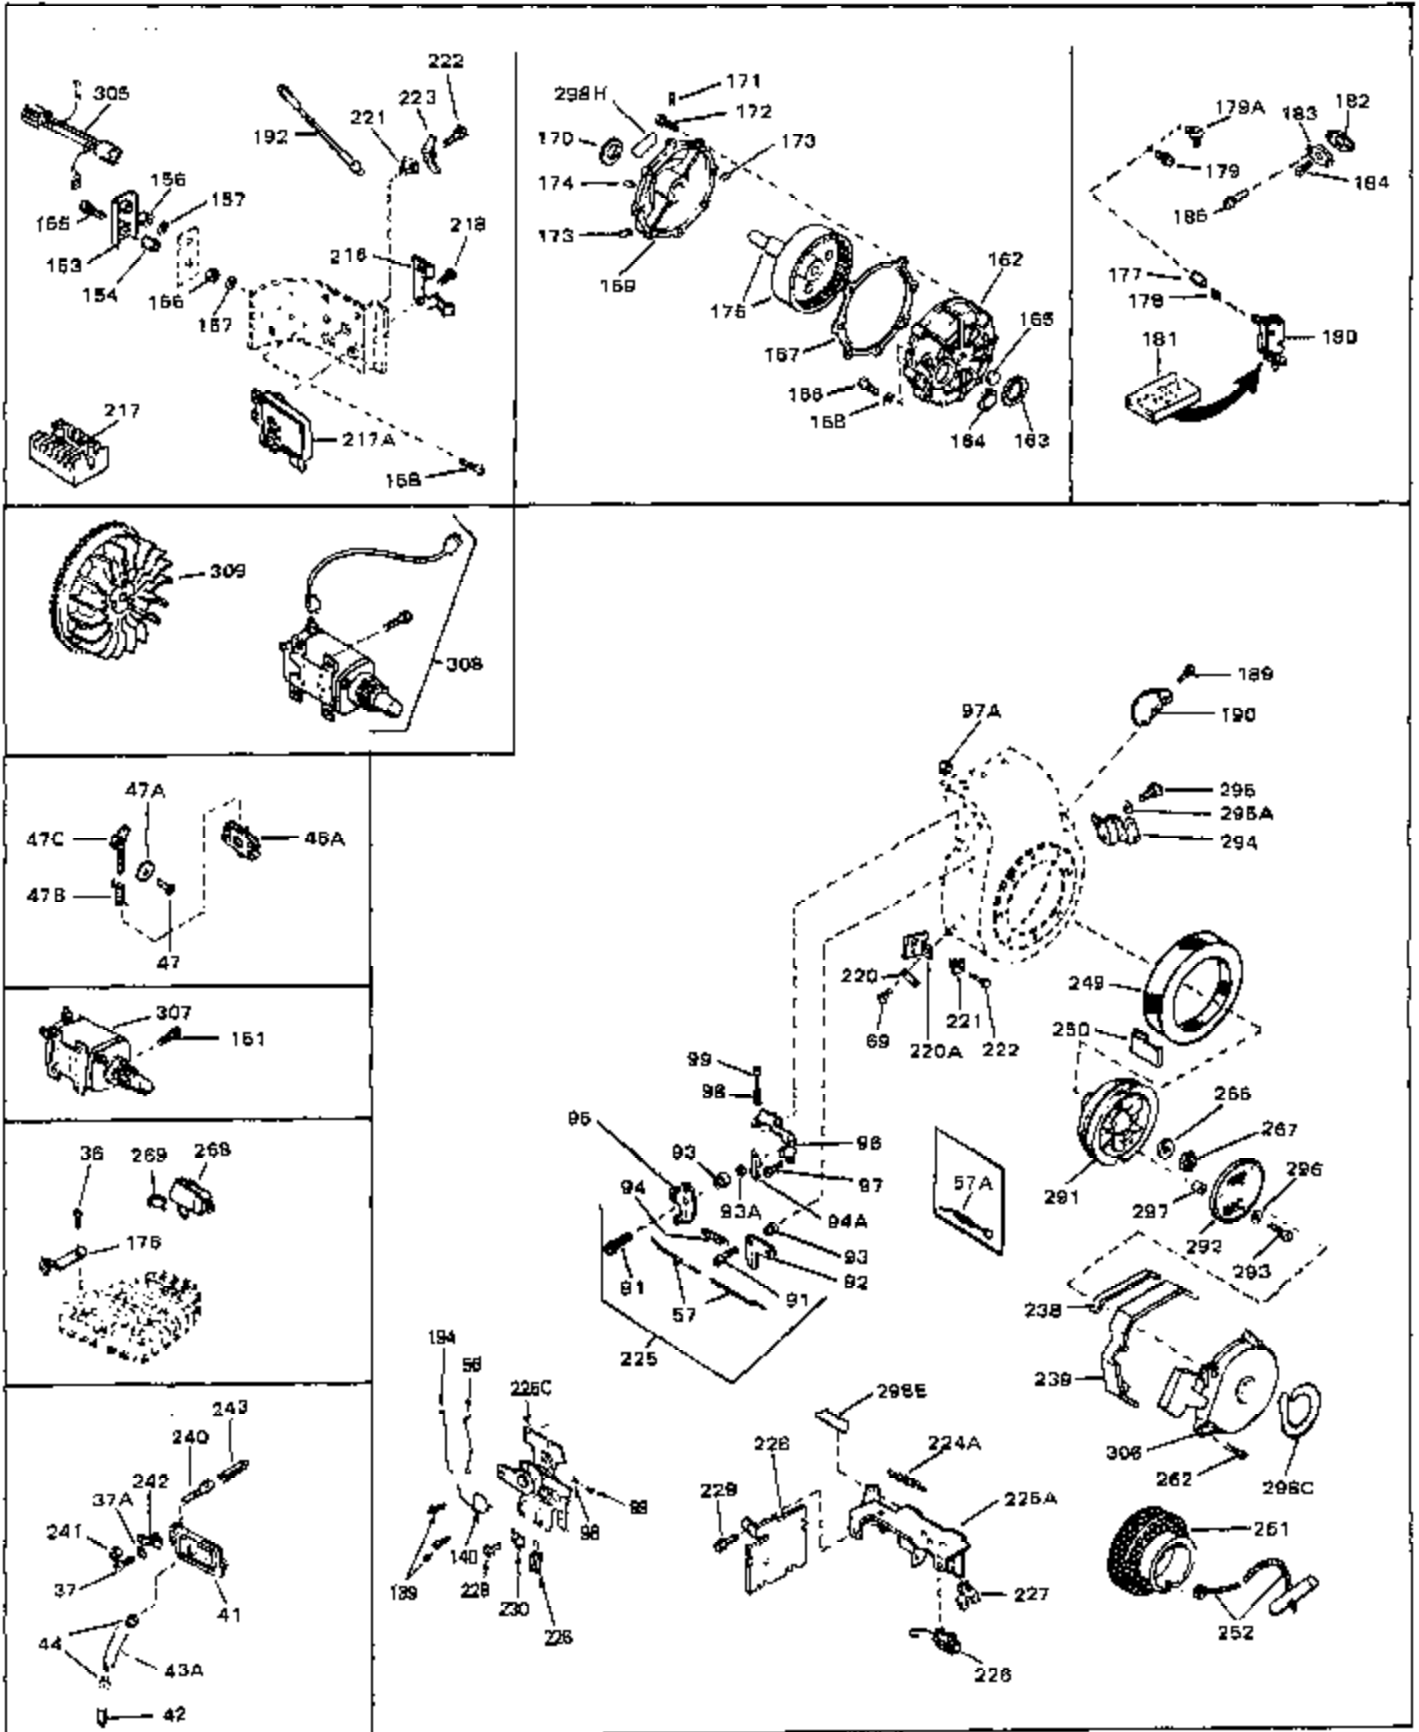

Ref #	Part Number	Qty	Description
36	650694A	0	Screw, Hex flange hd., 5/16-18 x 2
36	650695A	0	Screw, Hex flange hd., 5/16-18 x 2-1/4
36	650697A	0	Screw, Hex flange hd., 5/16-18 x 2-1/2
37	650128	0	Screw
37	650597	0	Screw, Hex washer hd., 10-24 x 5/8
37A	27261	0	Washer, Flat
41	28425	0	Cover, Valve chamber
56	30824	0	Link, Throttle
69	29747A	0	Screw
98	28569	0	Spring, Compression
98	31342	0	Spring, Compression
98	32924	0	Spring, Compression
99	650549	0	Screw
99	650688	0	Screw, Hex hd., 10-32 x 1-5/16" (Drilled
99	29500	0	Screw, Fil. hd. mach., Sems, 8-32 x 3/4
182	32683	0	Gasket, Fuel pump
183	32955	0	Cover, Fuel pump pad
184	9556	0	Plug, Oil drain (Sq. hd. pipe, 1/8-27)
185	30688	0	Screw, Hex hd. Sems, 1/4-20 x 1/2
224A	30826	0	Spring, Extension
225A	33108A	0	Control Assy., Speed (Remote Snow King)
225	730152	0	Control Assy., Speed
226	610973	0	Terminal Assy.
227	33177	0	Terminal
229	28942	0	Screw
230	27793	0	Clip, Conduit
238	32576	0	Seal, Snow guard
239	31680	0	Guard, Starter
262	29716	0	Screw
266	650815	0	Washer, Belleville
267	8115	0	Nut, Hex
298E	31718	0	Decal, Choke
305	33018	0	Harness, Adapter
306	590473	0	Starter, Rewind
308	32386	0	Starter Motor Kit (110-120 Volt)
308	32901	0	Starter Motor Kit (110-120 Volt)
308	33328	0	Starter Motor Kit (110-120 Volt)
308	33328A	0	Starter Motor Kit (110-120 Volt)
308	33518	0	Starter Motor Kit (110-120 Volt)
308	33518A	0	Starter Motor Kit (110-120 Volt)
308	33518B	0	Starter Motor Kit (110-120 Volt)
309	30811A	0	Flywheel