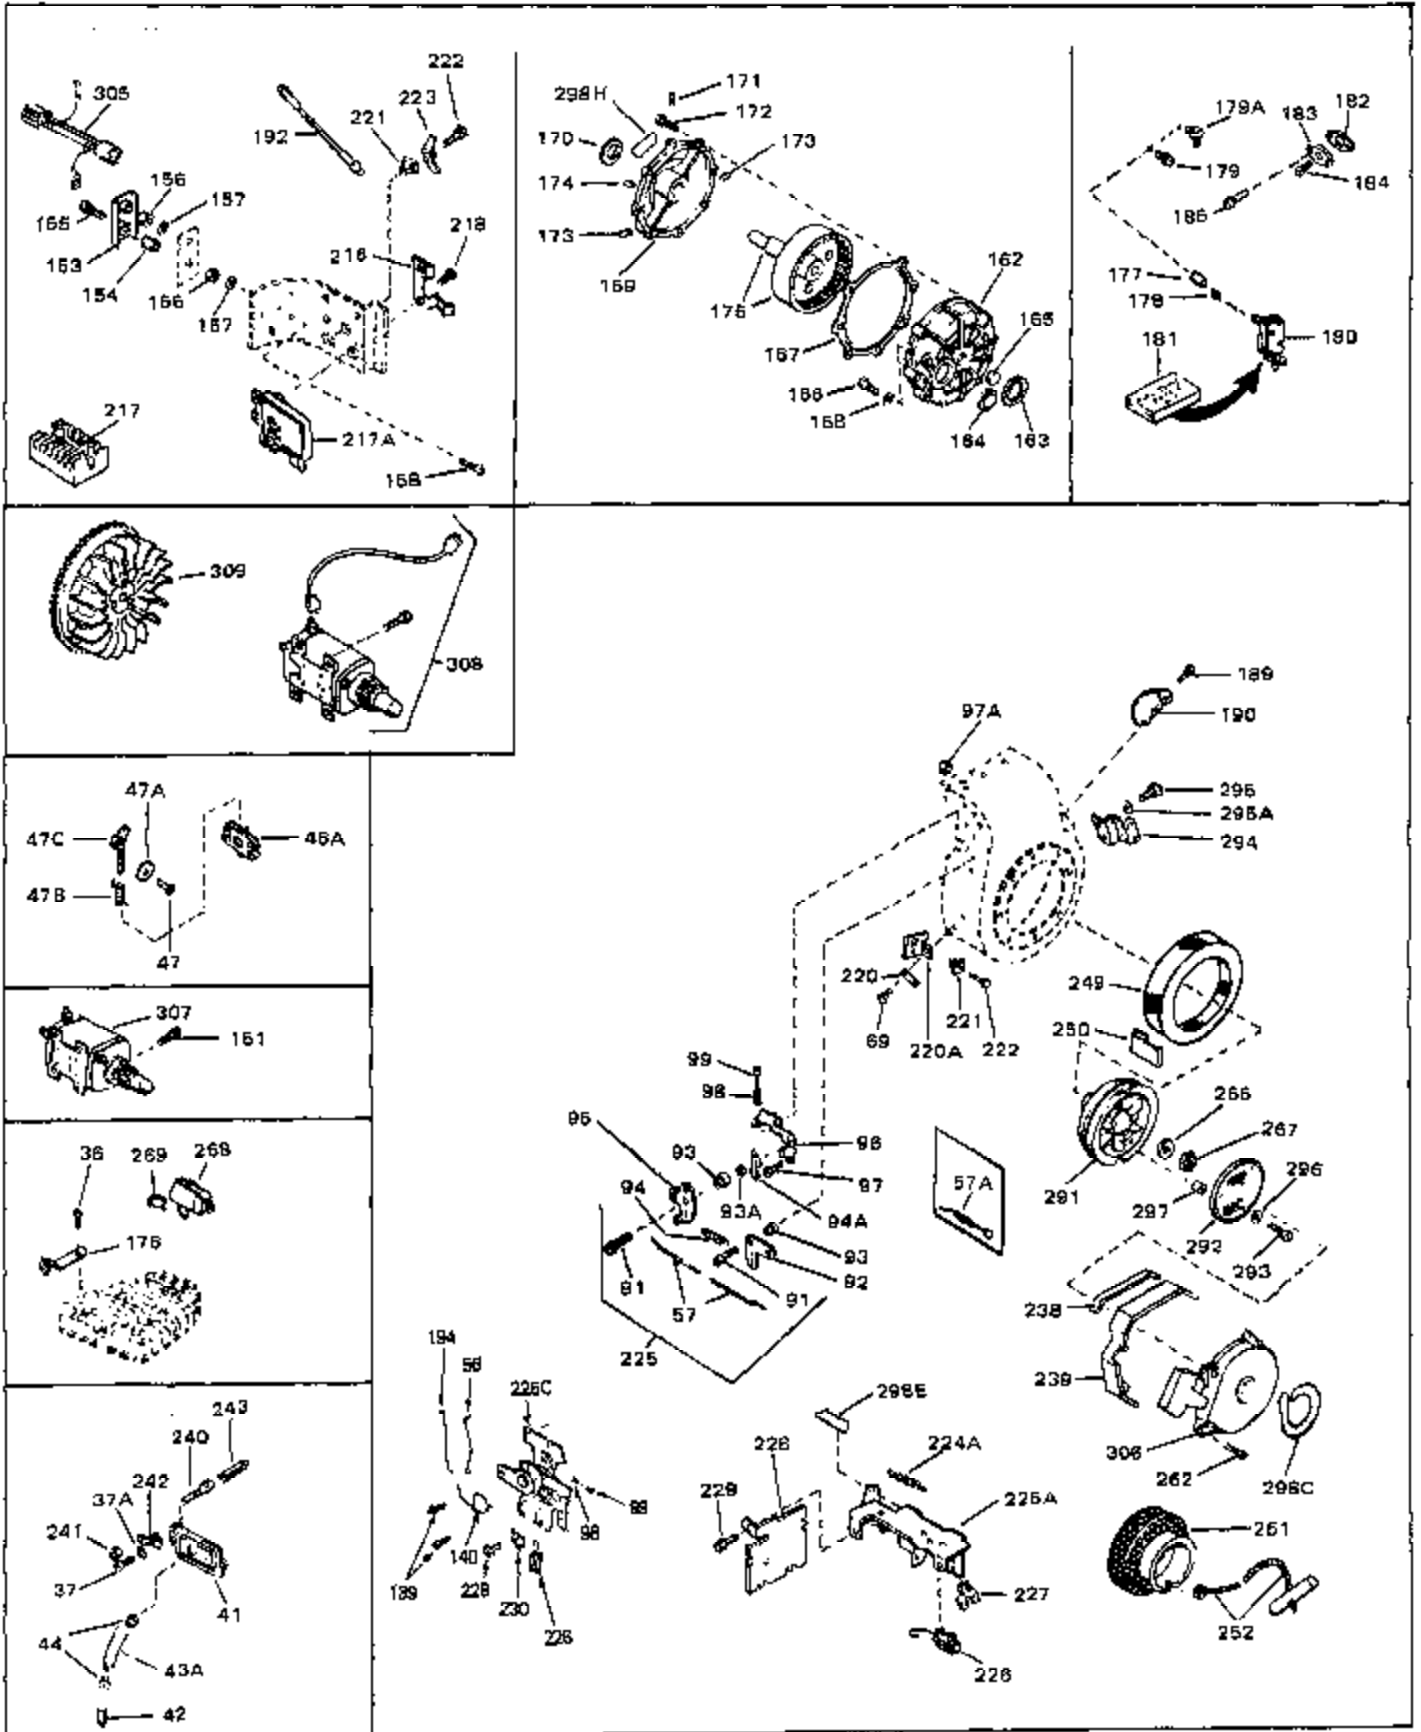

Ref #	Part Number	Qty	Description
36	650694A	0	Screw, Hex flange hd., 5/16-18 x 2
36	650695A	0	Screw, Hex flange hd., 5/16-18 x 2-1/4
36	650697A	0	Screw, Hex flange hd., 5/16-18 x 2-1/2
37	650128	0	Screw
37	650597	0	Screw, Hex washer hd., 10-24 x 5/8
37A	27261	0	Washer, Flat
41	28425	0	Cover, Valve chamber
56	30824	0	Link, Throttle
69	29747A	0	Screw
98	28569	0	Spring, Compression
98	31342	0	Spring, Compression
98	32924	0	Spring, Compression
99	29500	0	Screw, Fil. hd. mach., Sems, 8-32 x 3/4
99	650549	0	Screw
99	650688	0	Screw, Hex hd., 10-32 x 1-5/16" (Drilled
182	32683	0	Gasket, Fuel pump
183	32955	0	Cover, Fuel pump pad
184	9556	0	Plug, Oil drain (Sq. hd. pipe, 1/8-27)
185	30688	0	Screw, Hex hd. Sems, 1/4-20 x 1/2
224A	30826	0	Spring, Extension
225	730152	0	Control Assy., Speed
225A	33109A	0	Control Assy., Speed (Manual)
226	610973	0	Terminal Assy.
227	33177	0	Terminal
238	32576	0	Seal, Snow guard
239	31680	0	Guard, Starter
262	29716	0	Screw
266	650815	0	Washer, Belleville
267	8115	0	Nut, Hex
298E	31683	0	Decal, Choke
305	33018	0	Harness, Adapter
306	590473	0	Starter, Rewind
308	32386	0	Starter Motor Kit (110-120 Volt)
308	32901	0	Starter Motor Kit (110-120 Volt)
308	33328	0	Starter Motor Kit (110-120 Volt)
308	33328A	0	Starter Motor Kit (110-120 Volt)
308	33518	0	Starter Motor Kit (110-120 Volt)
308	33518A	0	Starter Motor Kit (110-120 Volt)
308	33518B	0	Starter Motor Kit (110-120 Volt)
309	30811A	0	Flywheel